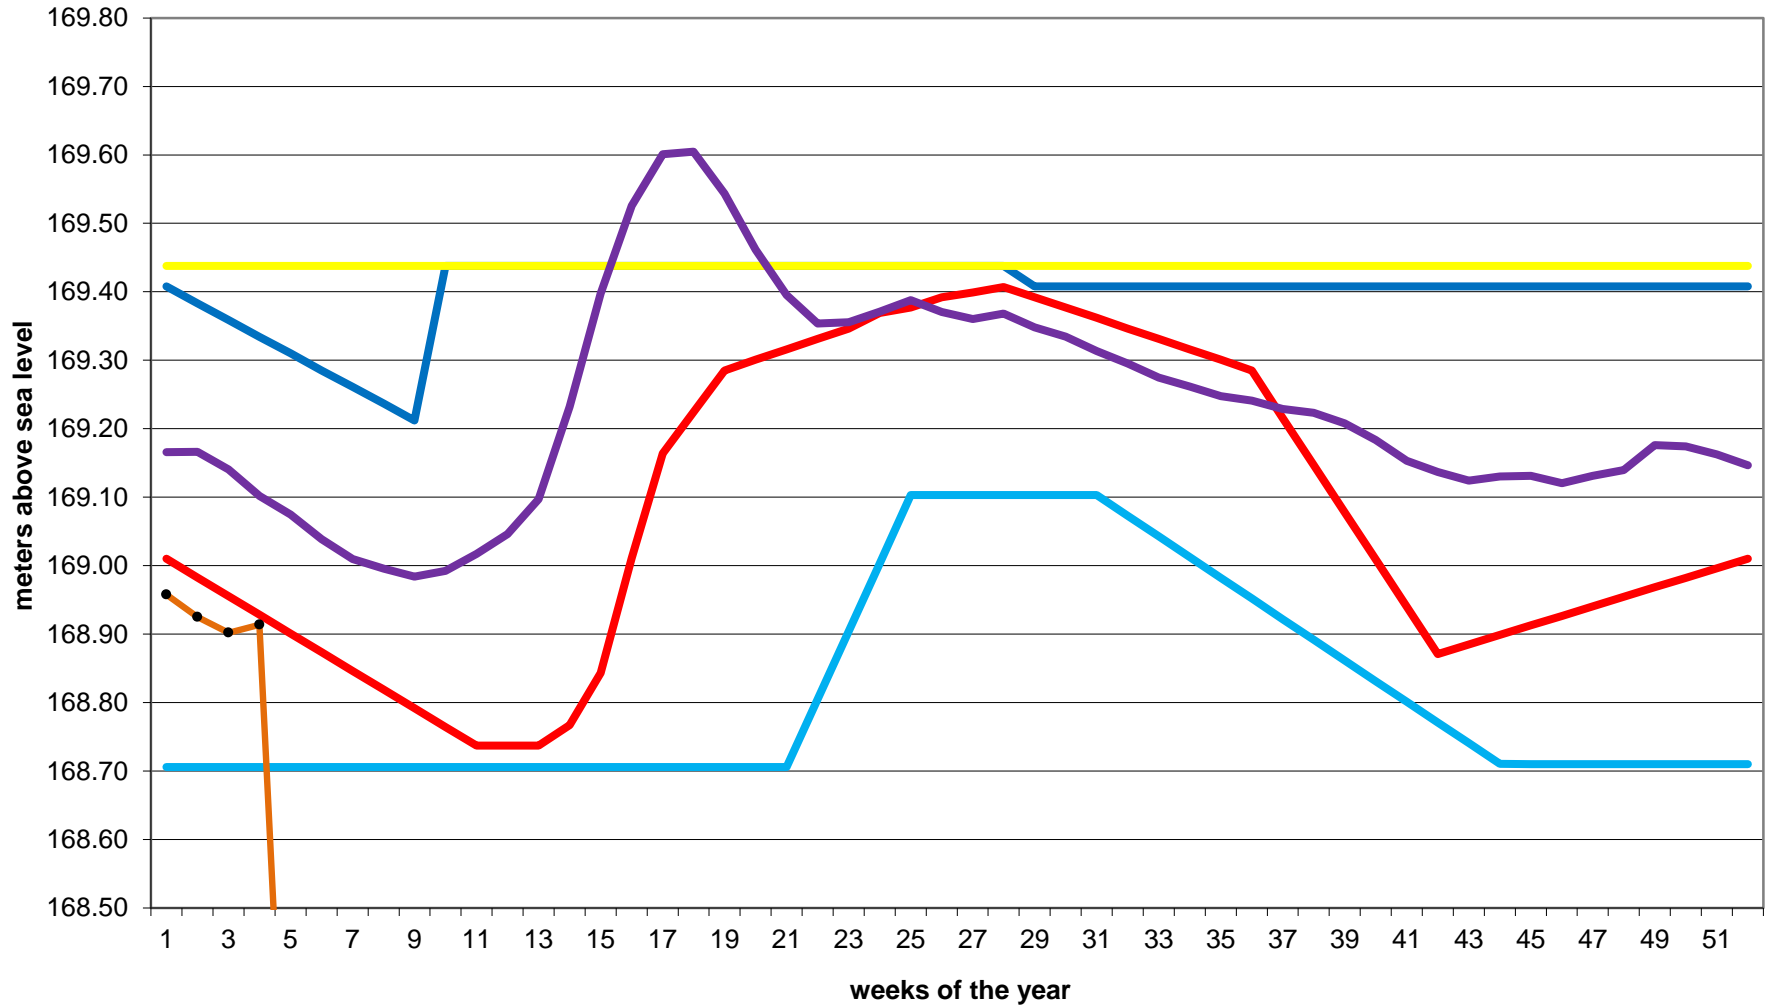

Golden Lake Weekly Regime 2012 Week 4 Jan 23 to Jan 29 Total logs 0

— Upper Limit
 — Lower Limit
 — Typical Operating line
 — License of Occupation
 —●— Actual Operating
 — 7 year operating avg.