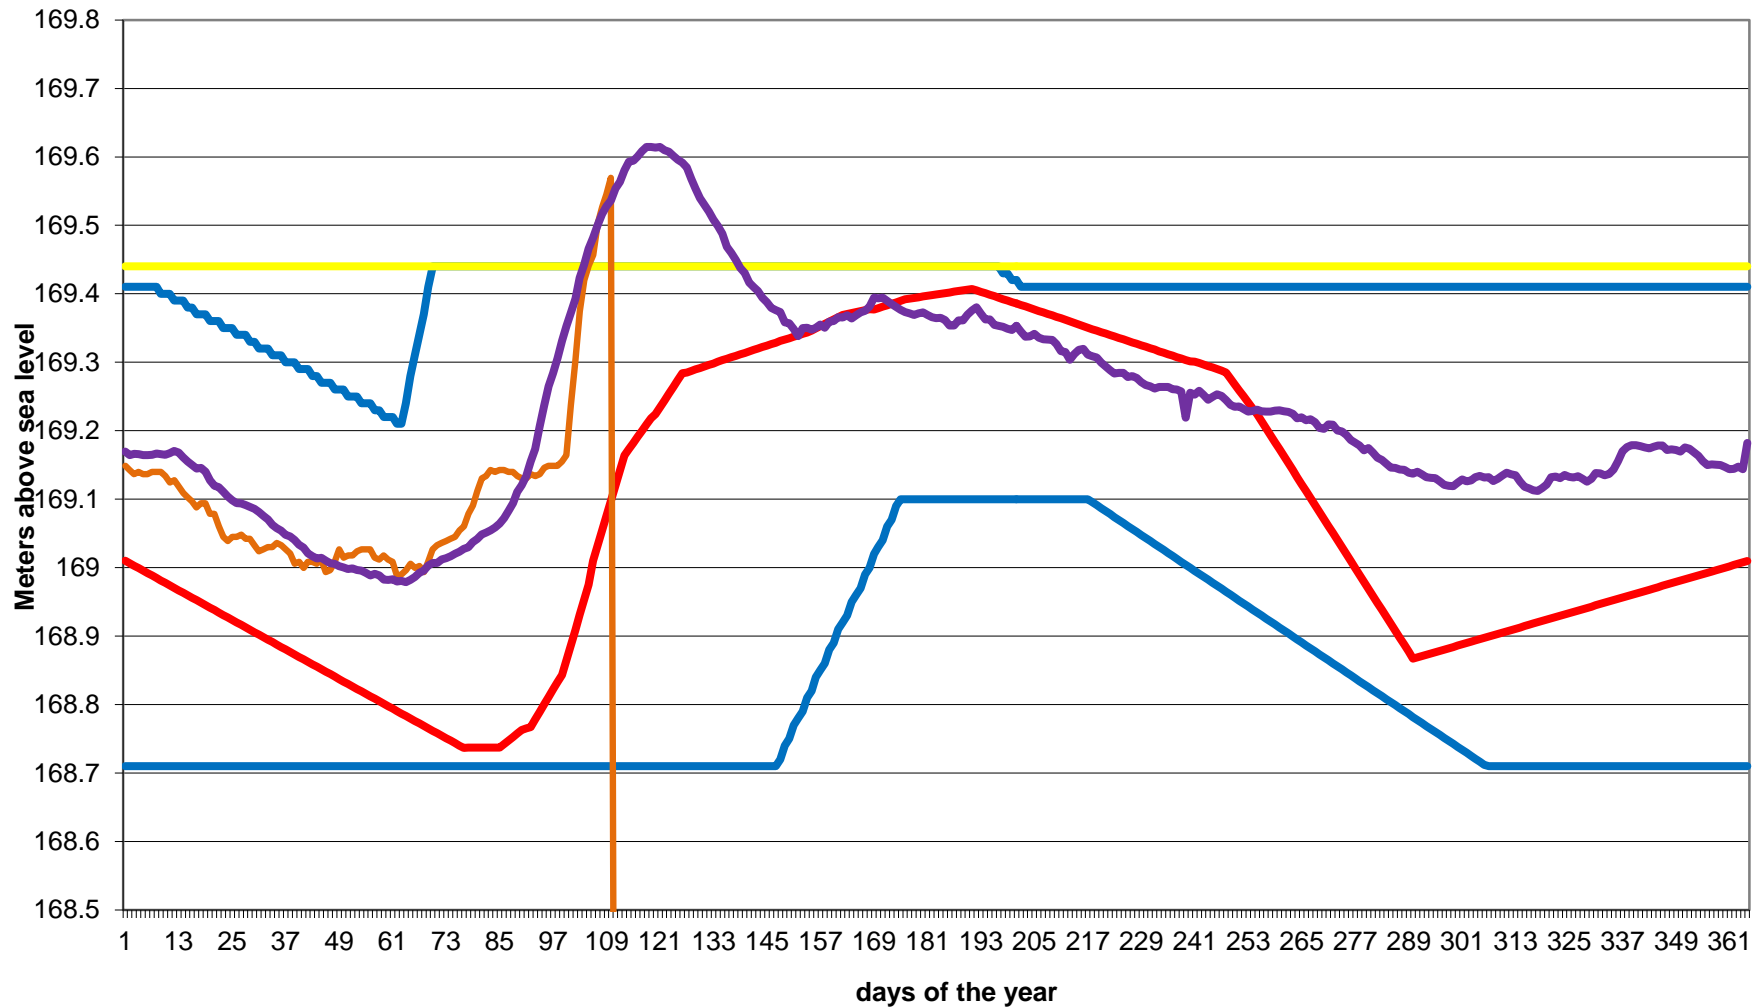

**Golden Lake Daily Regime 2011 Jan 1 to Apr 20 Total Logs 0**

— Upper Limit   
 — Lower Limit   
 — License of Occupation   
 — Typical Line   
 — Actual operating   
 — 6 year Operating avg.