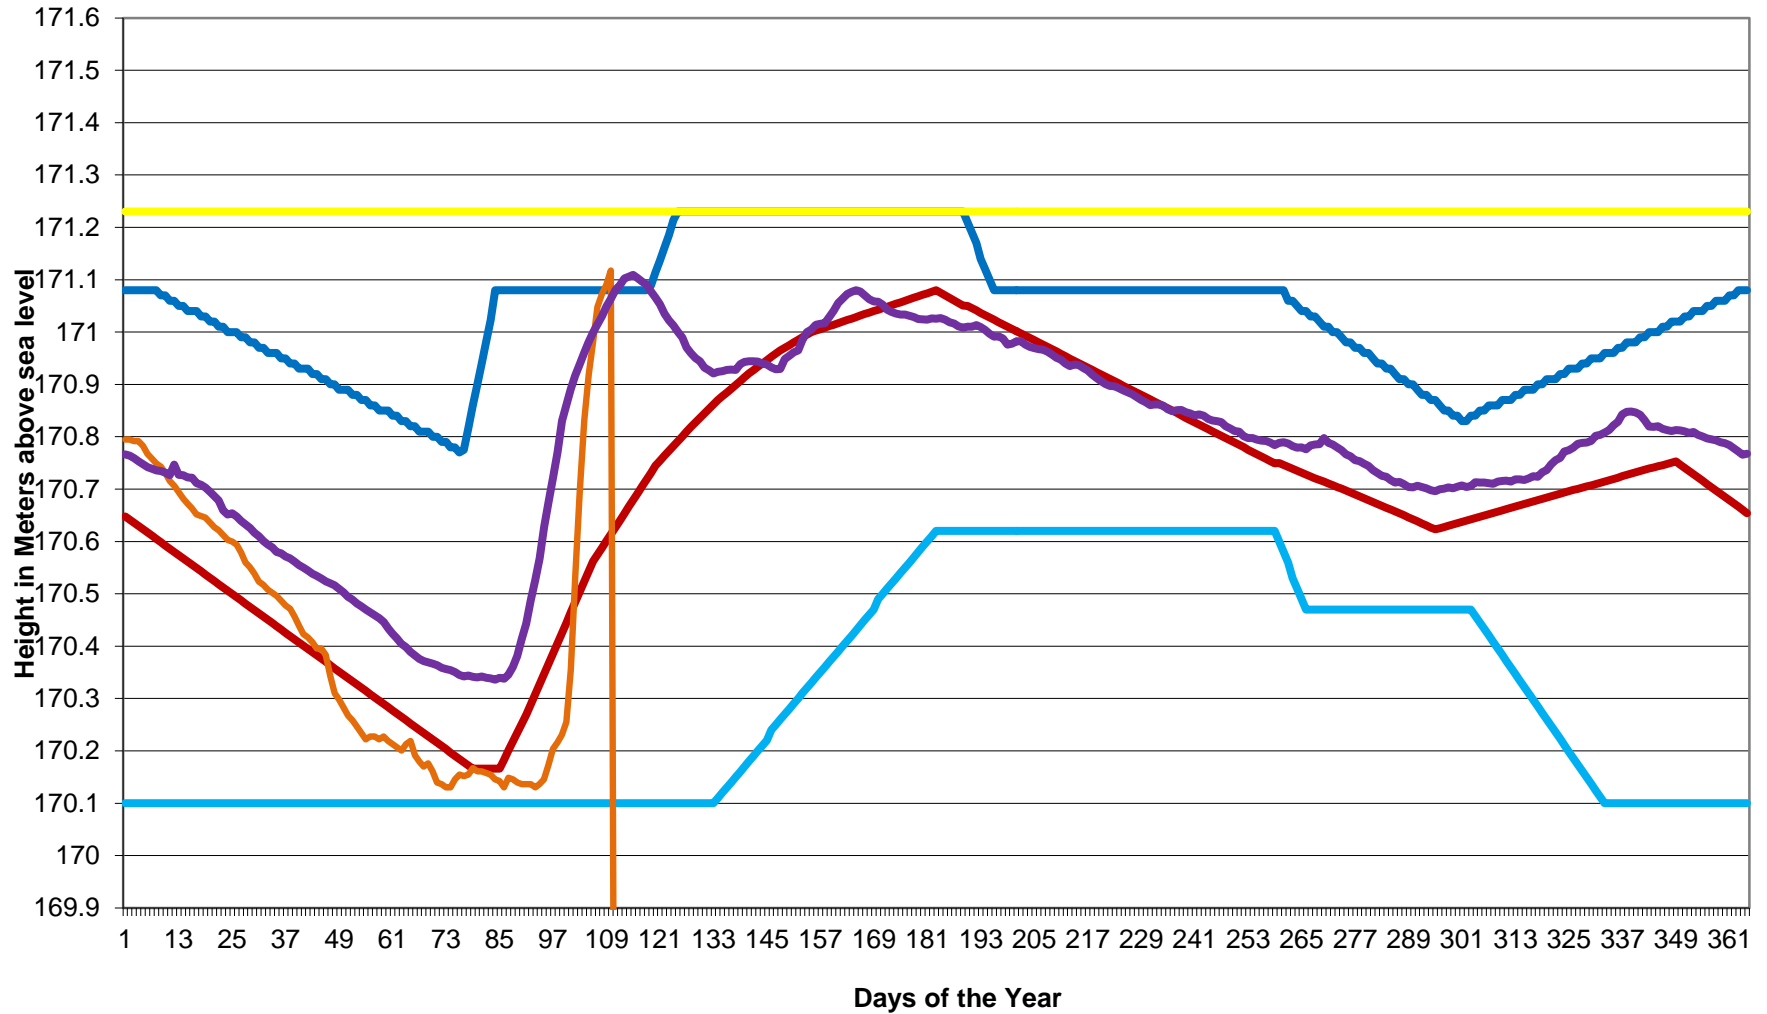

Round Lake Daily Operating Regime 2011 Jan 1 to Apr 20 Total Logs 10

— Upper Limit — Lower Limit — L. of Occ. — typical line — actual operation — 6 year avg. Op.