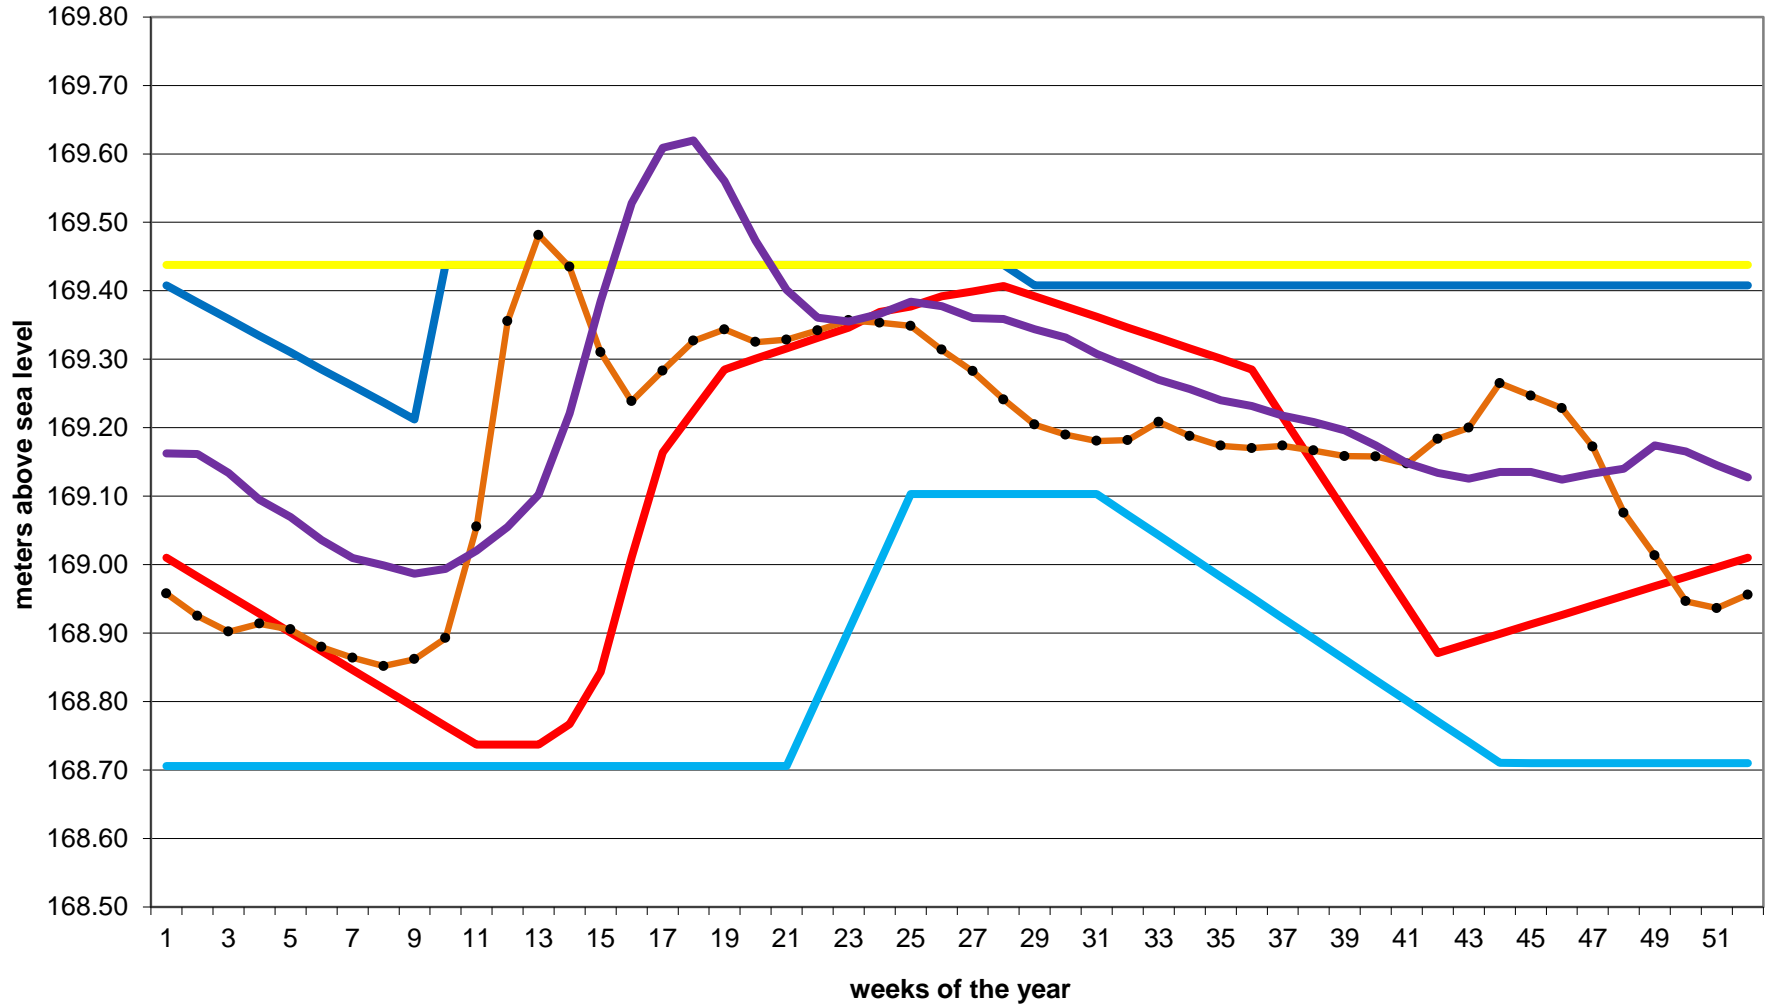

Golden Lake Weekly Regime 2012 Week 52 Dec 24 to Dec 30 Total logs 0

— Upper Limit   
 — Lower Limit   
 — Typical Operating line   
 — License of Occupation   
 —●— Actual Operating   
 — 7 year operating avg.