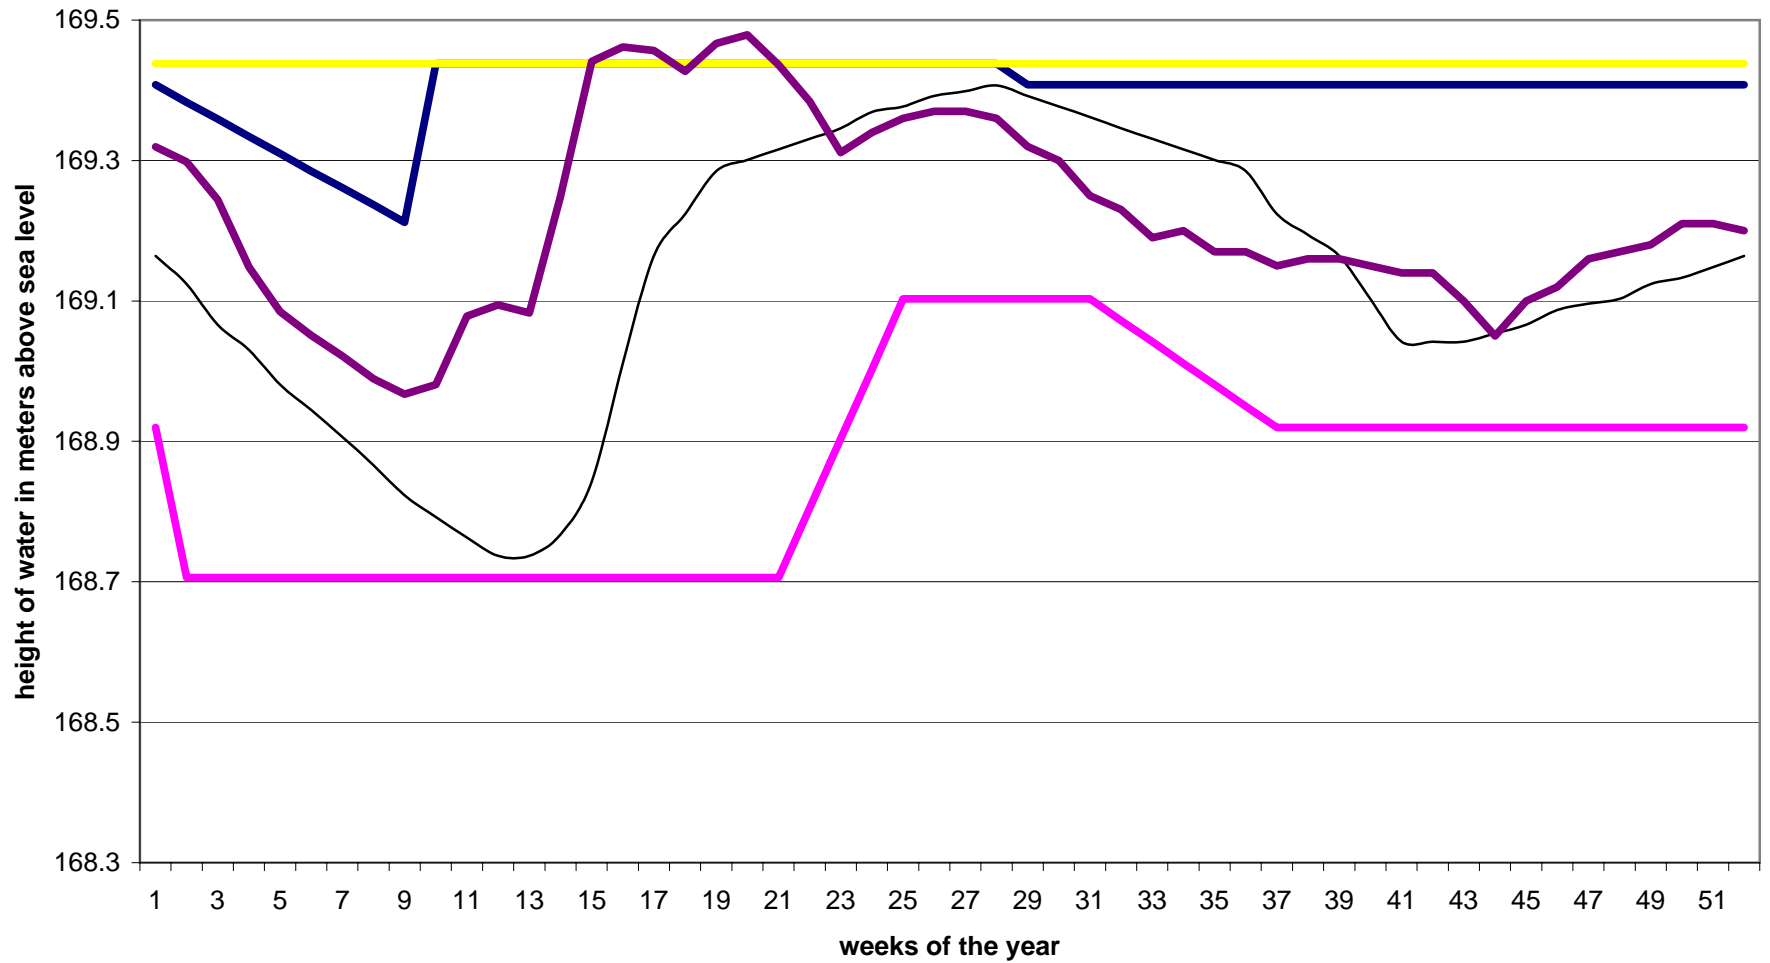

Golden Lake Operating Regime 2004

— upper limit — lower limit — target line — licence of operation — actual operating values