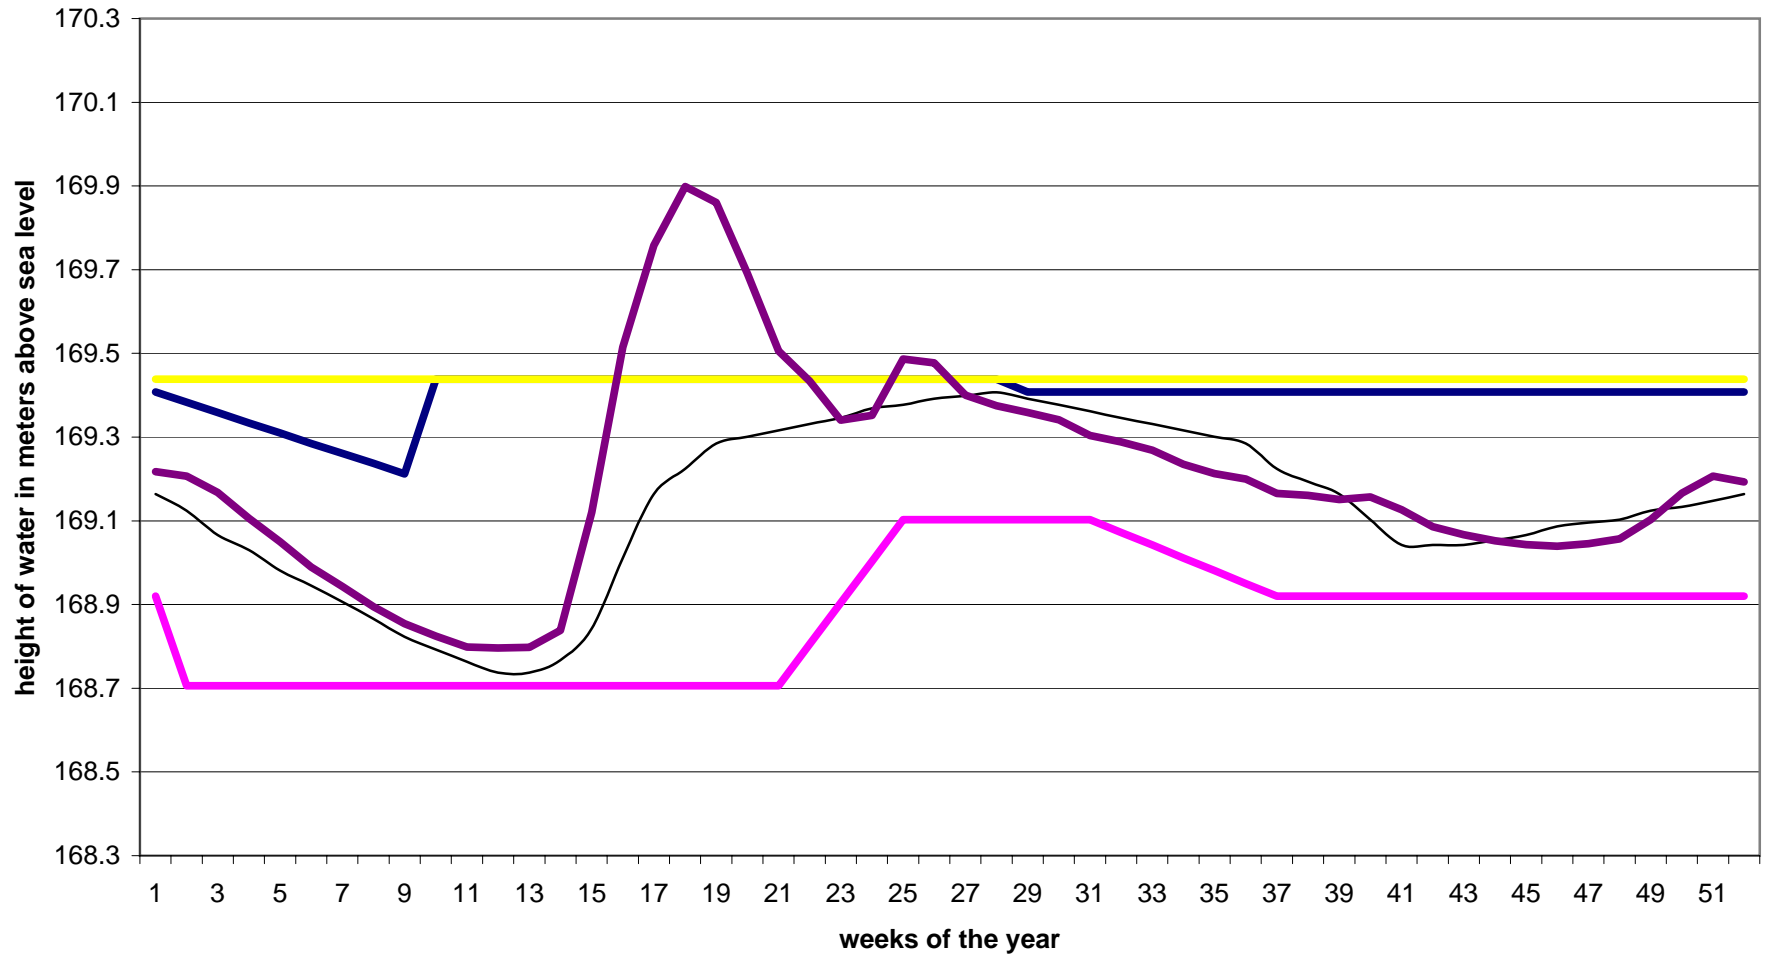

# Golden Lake Operating Regime 2005

— upper limit    — lower limit    — typical operating line    — licence of operation    — actual operating values