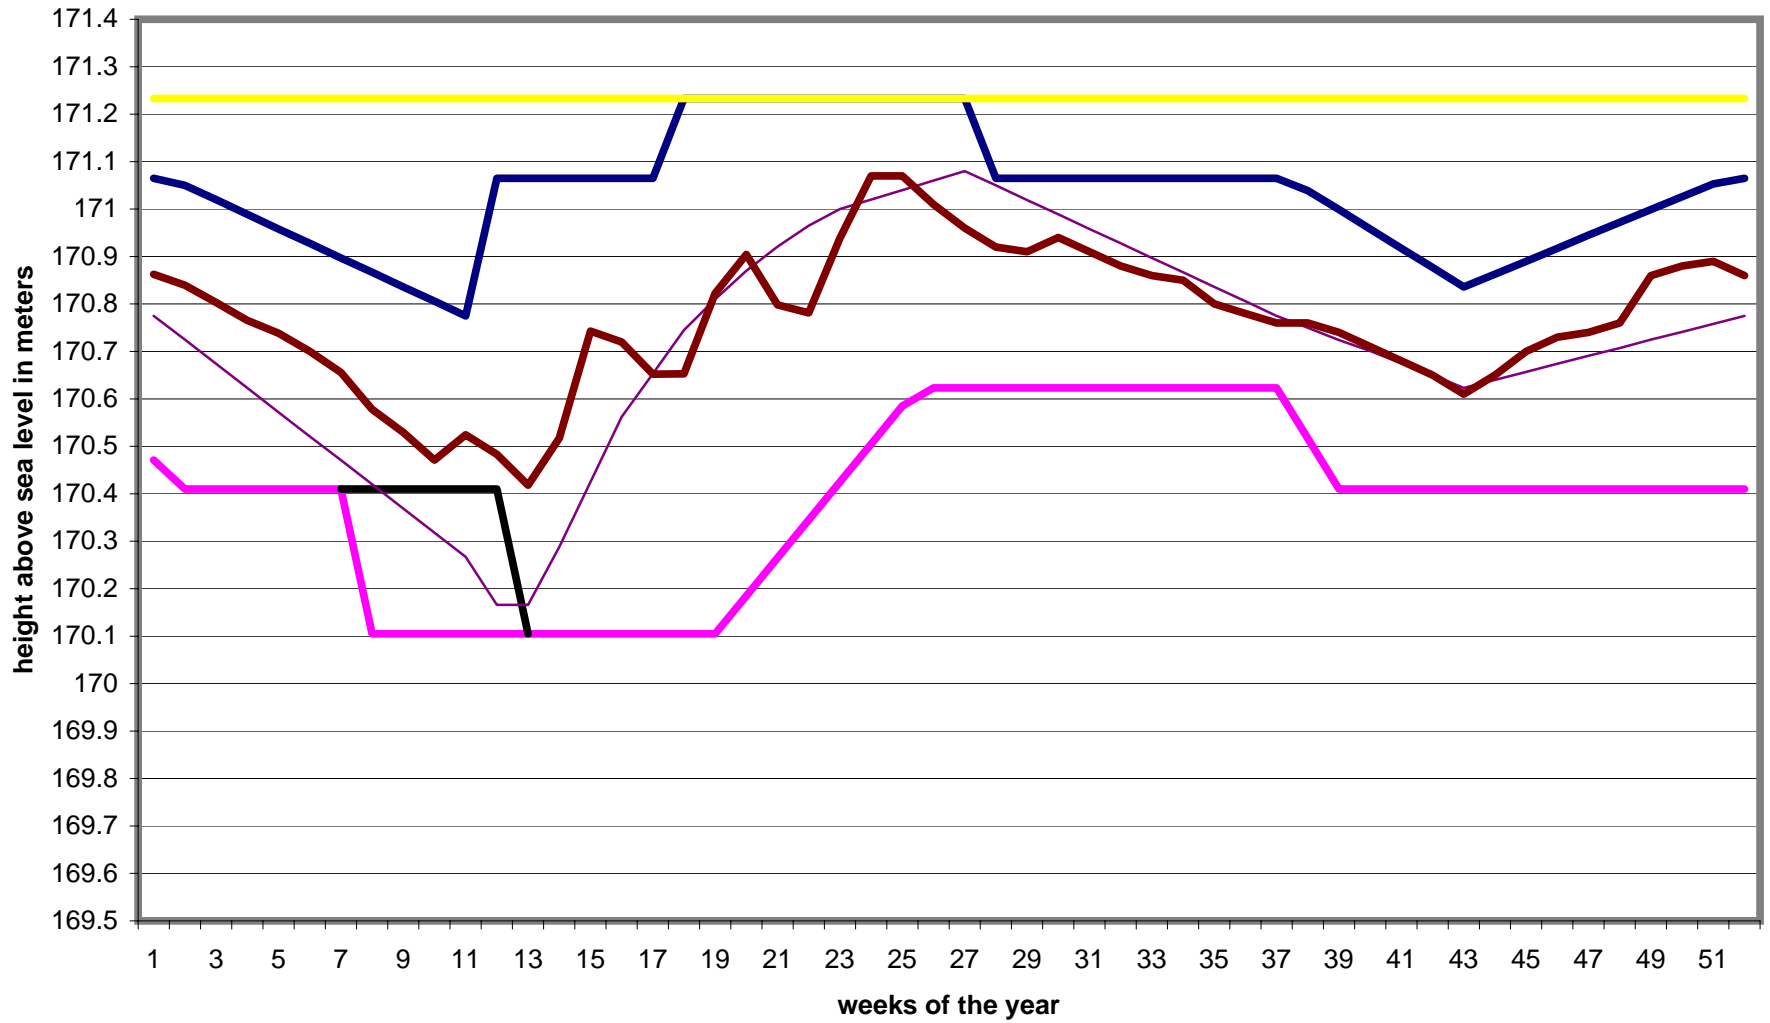

Round Lake Operating Regime 2004

— upper limit
 — lower limit
 — licence of occ
 — lake trout
 — target line
 — year actual