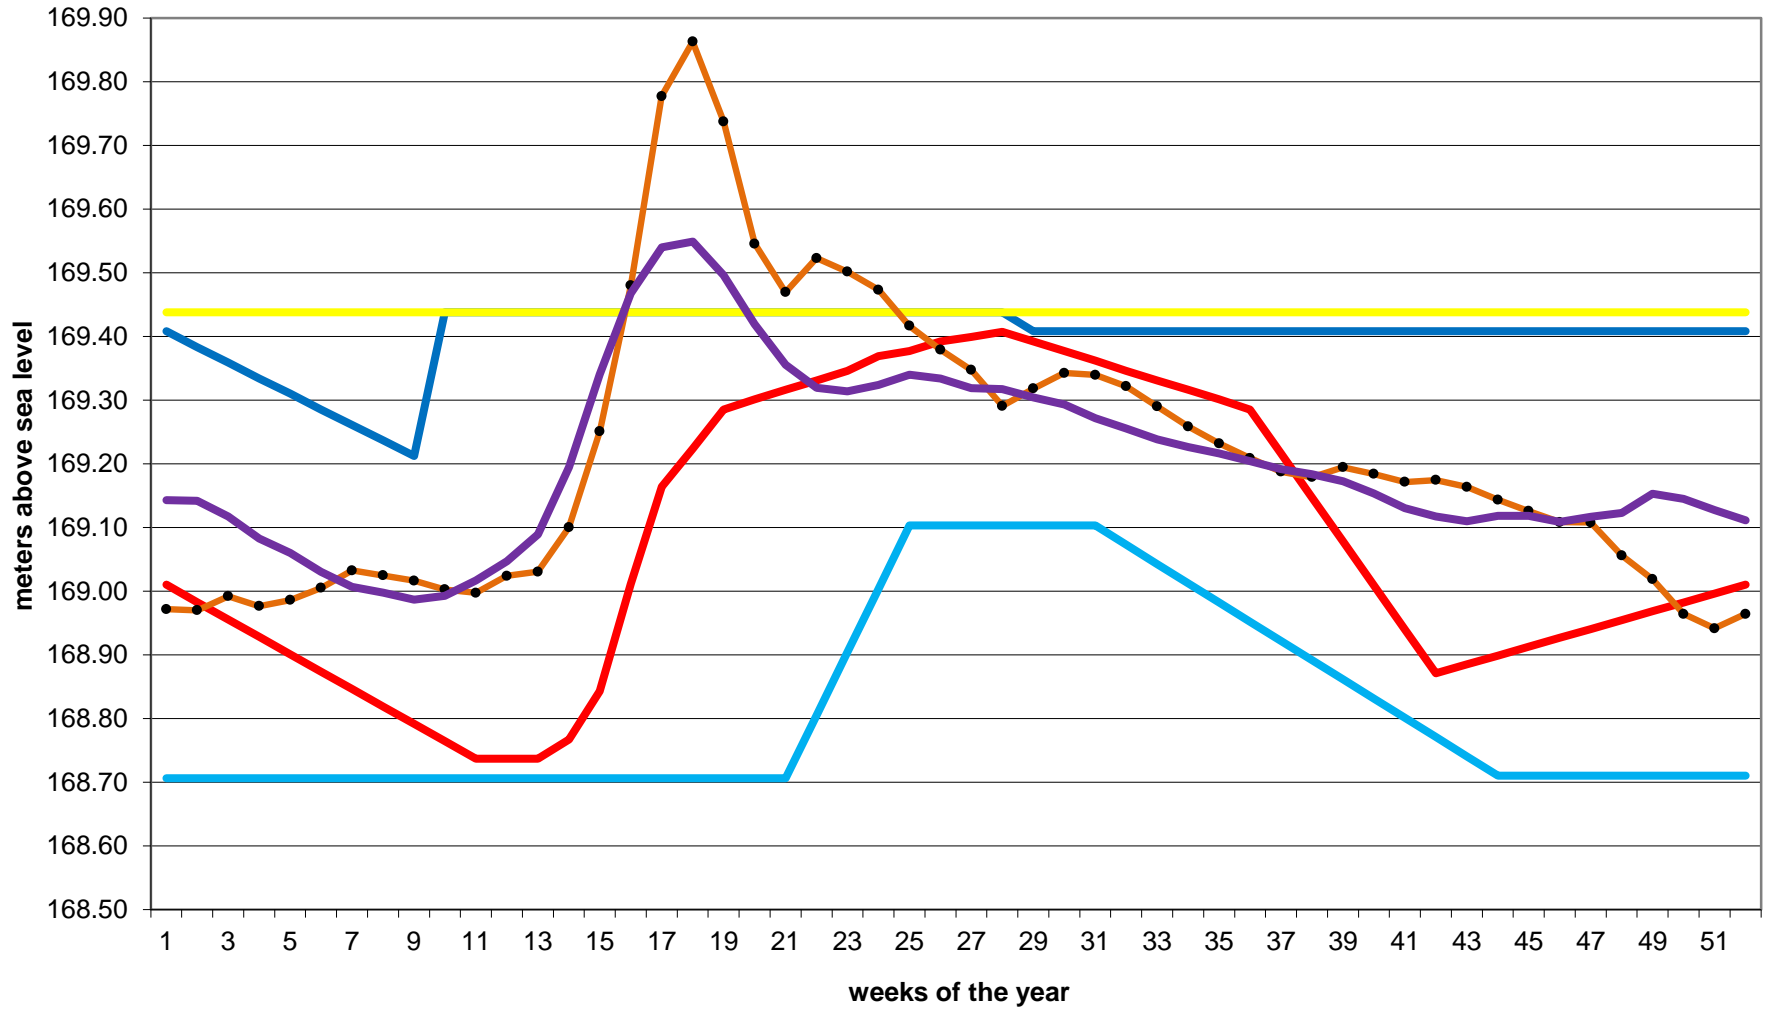

Golden Lake Weekly Regime 2013

— Upper Limit
 — Lower Limit
 — Typical Operating line
 — License of Occupation
 —●— Actual Operating
 — 8 year operating avg.