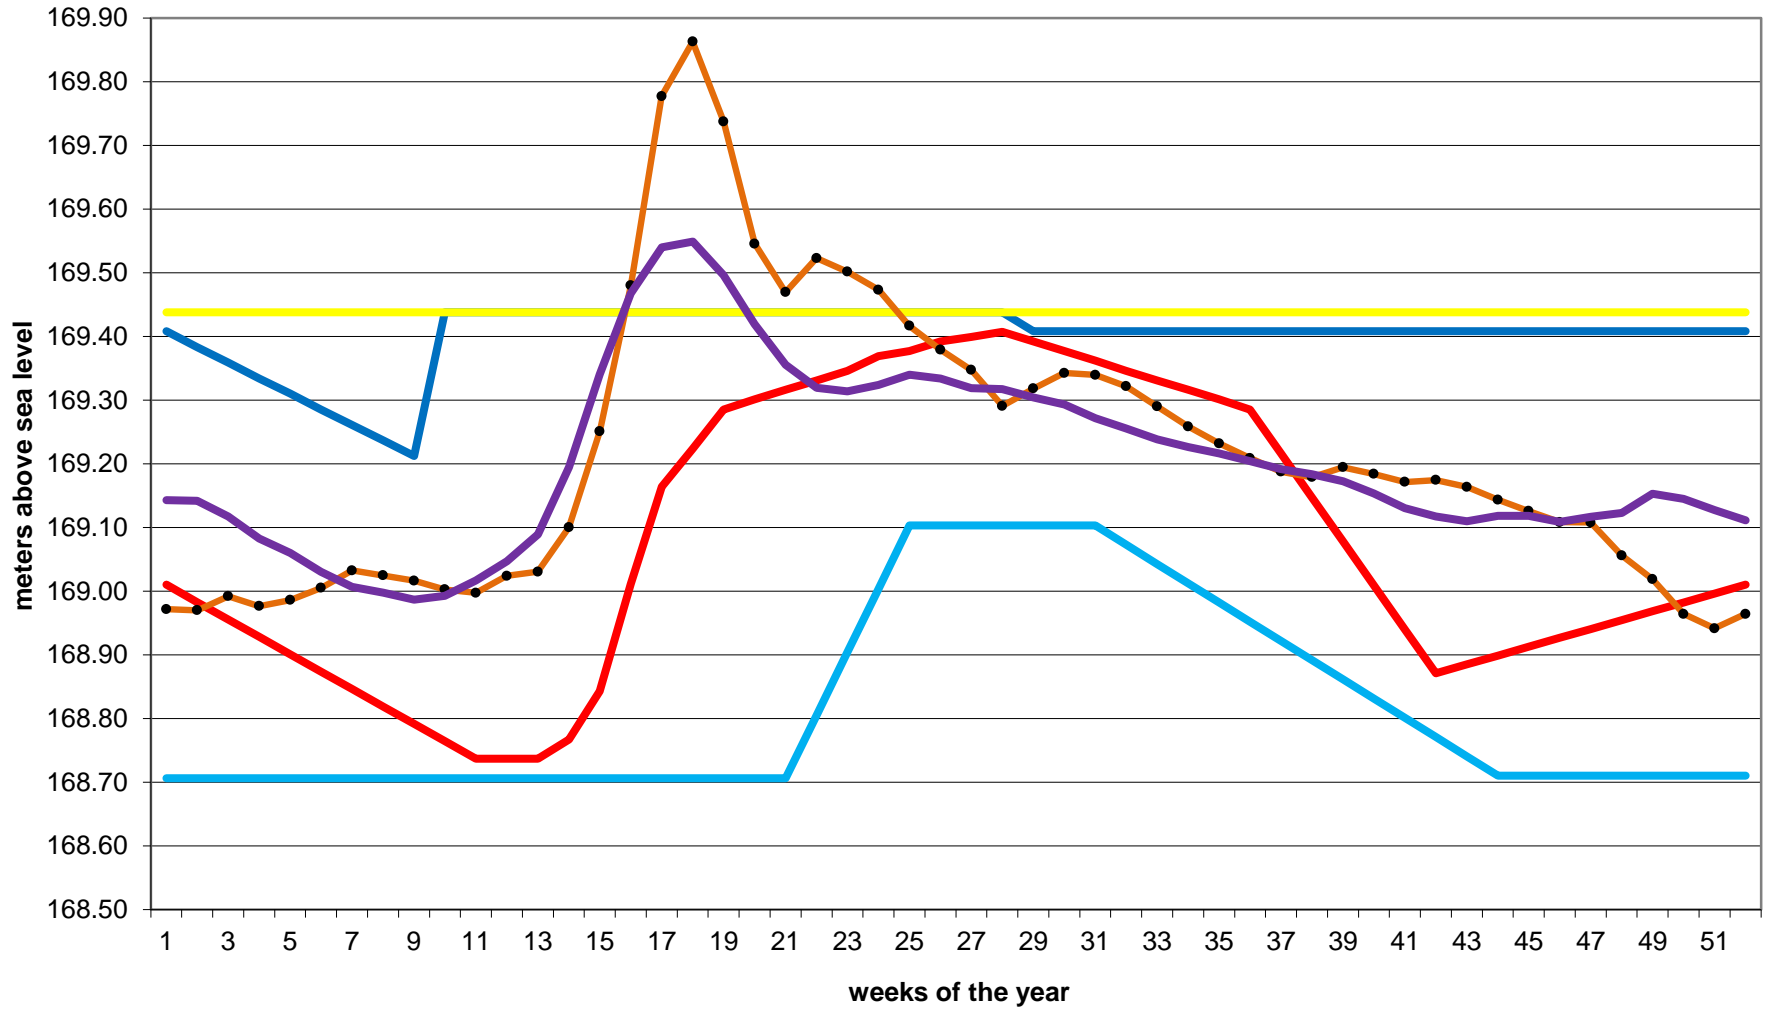

### Golden Lake Weekly Regime 2013

— Upper Limit   
 — Lower Limit   
 — Typical Operating line   
 — License of Occupation   
 —●— Actual Operating   
 — 8 year operating avg.