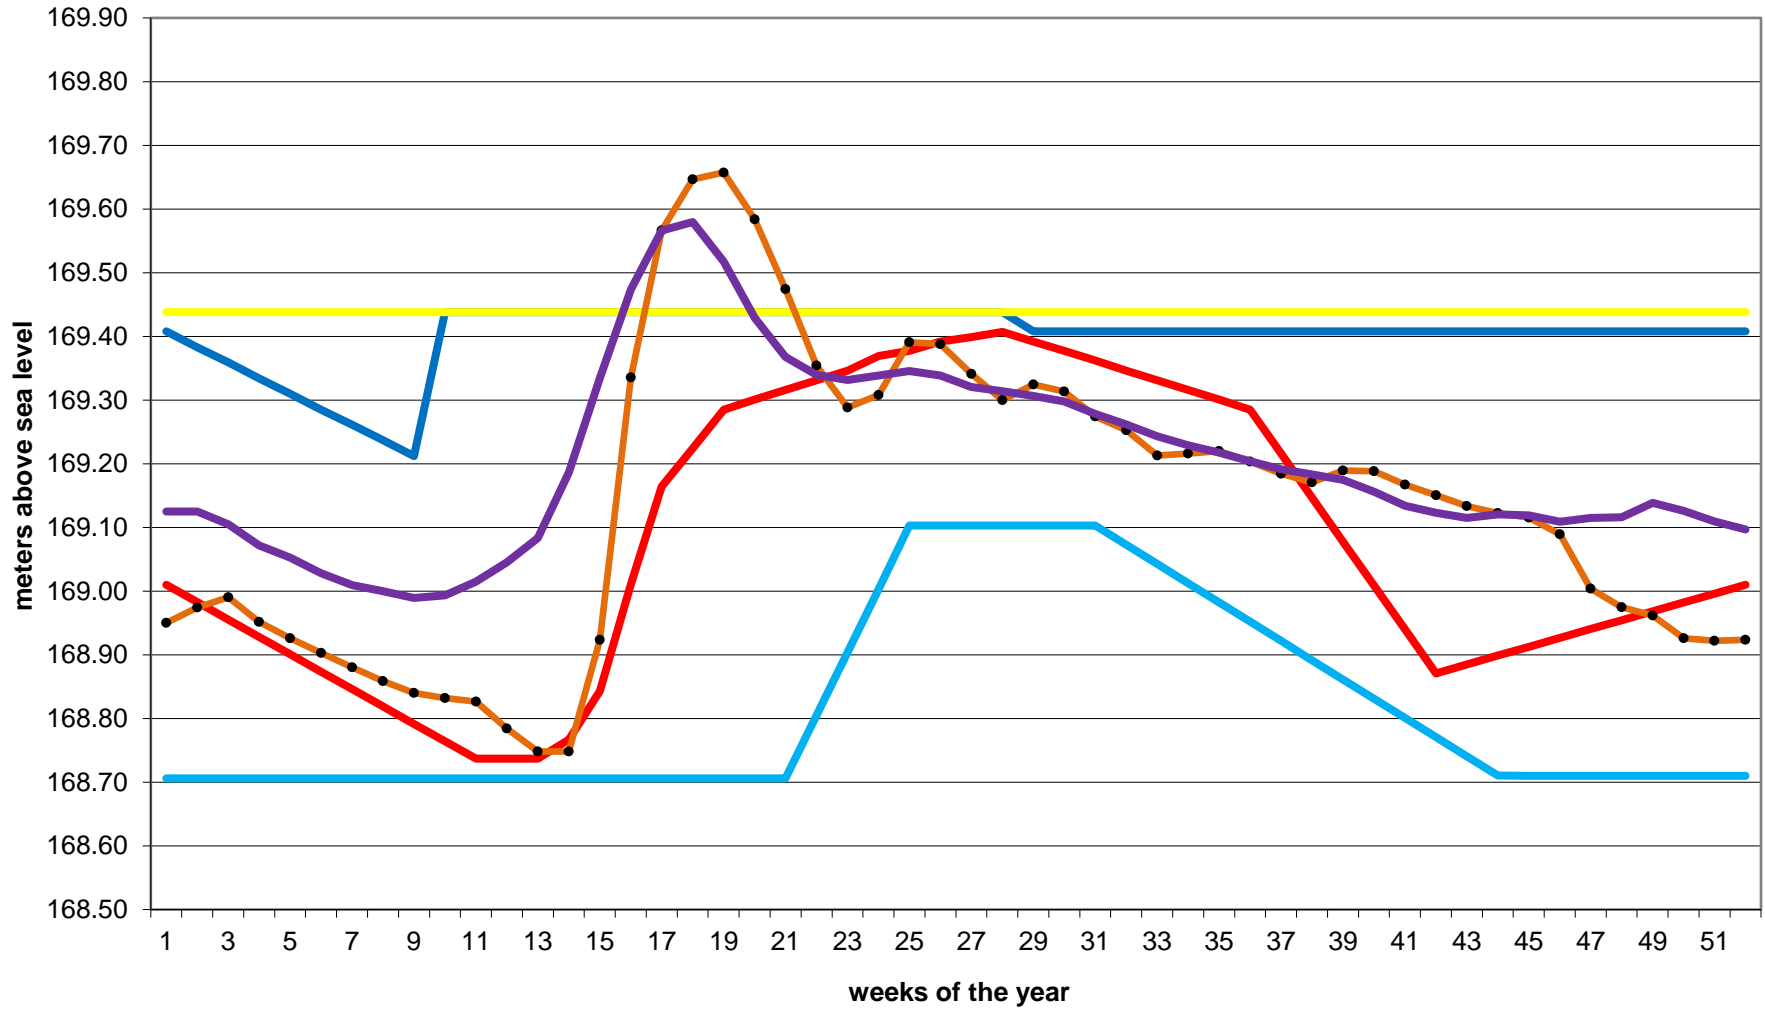

Golden Lake Weekly Regime 2014 Week 52 Dec 22 to Dec 28
Total logs 0

— Upper Limit
 — Lower Limit
 — Typical Operating line
 — License of Occupation
 —●— Actual Operating
 — 9 year operating avg."