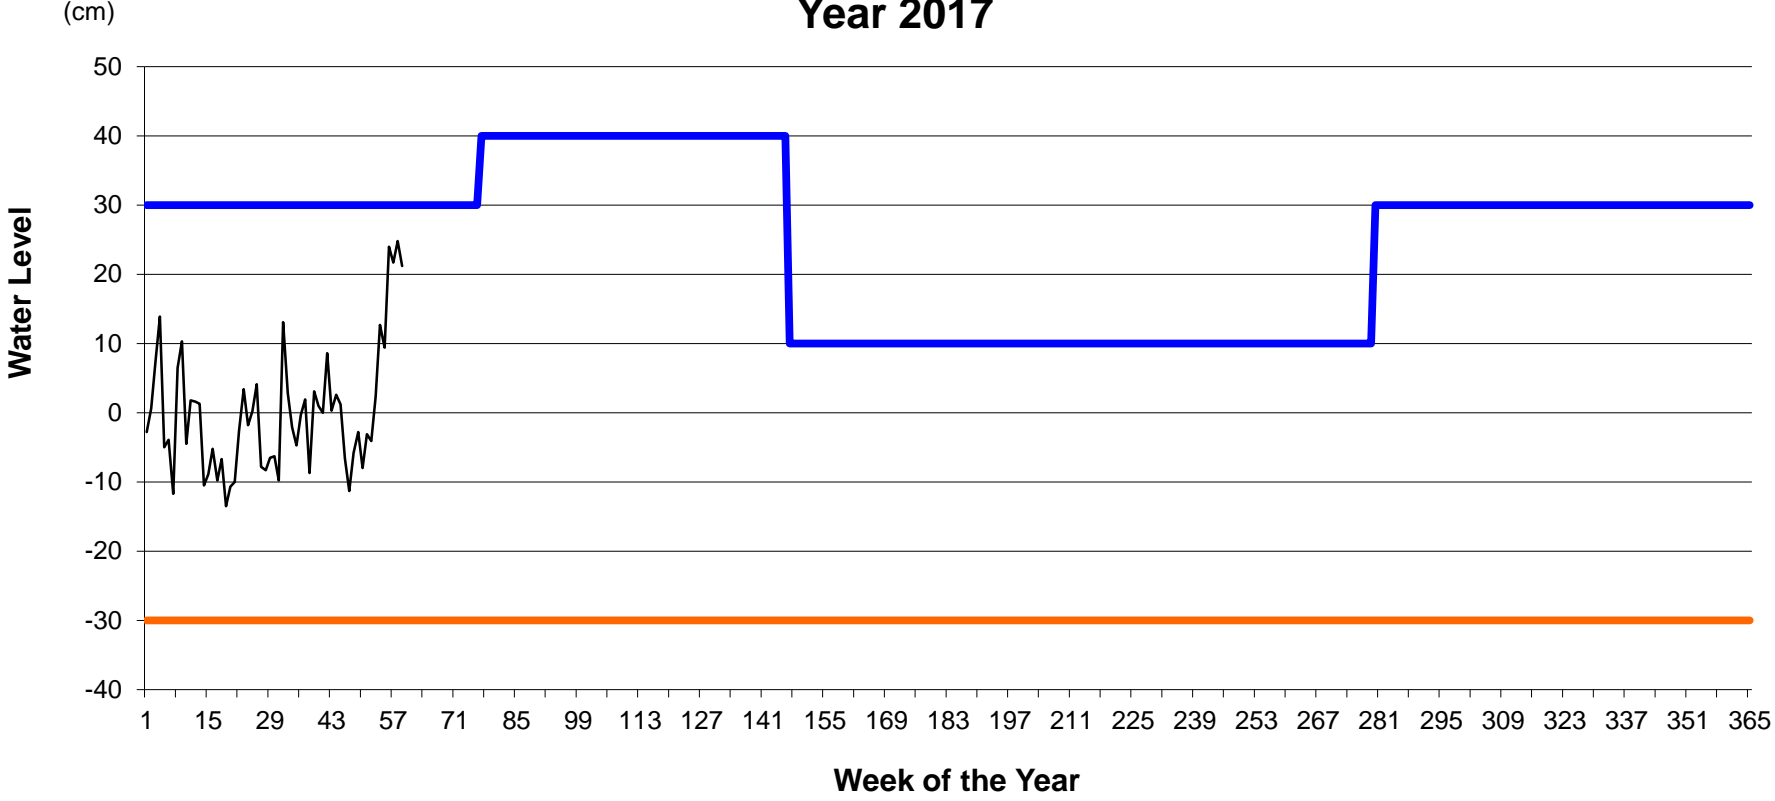

Douglas Water Levels - Actual Year 2017

— Water Level — Upper Limit — Lower Limit