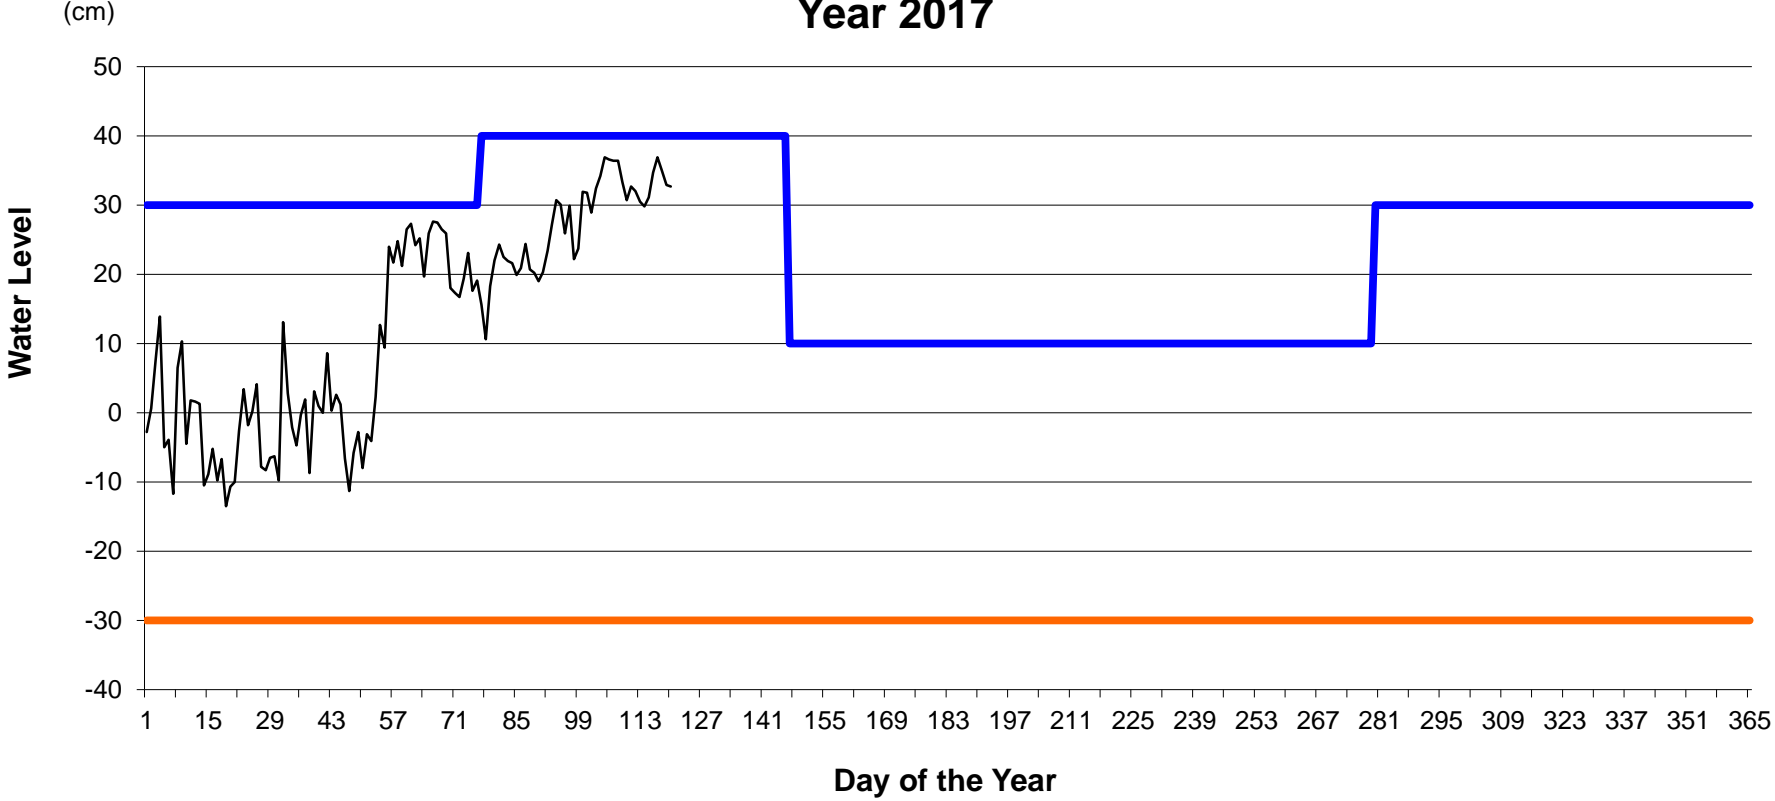

Douglas Water Levels - Actual Year 2017

— Water Level — Upper Limit — Lower Limit