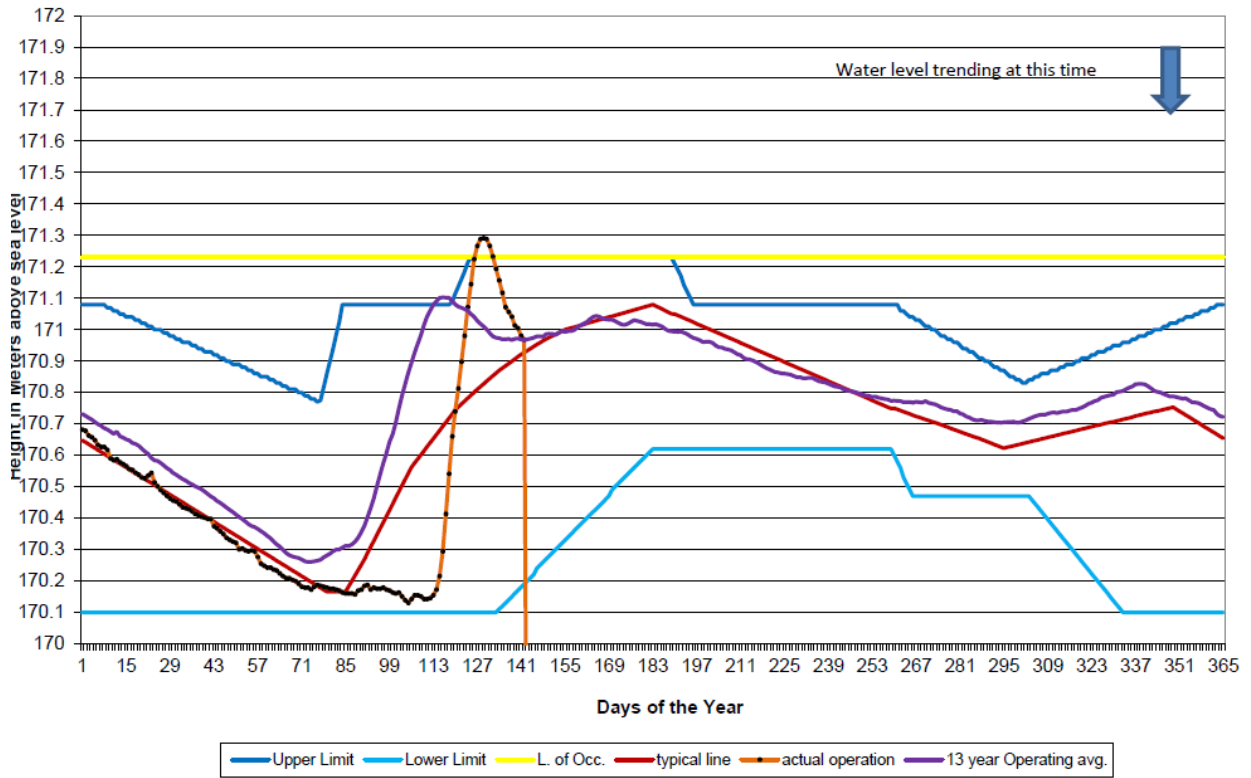

**Round Lake Daily Operating Regime 2018 Jan 1 to May 22**  
**Logs 12**

**Golden Lake Daily Operating Regime 2018 Jan 1 to May 22**  
**Logs 0**

RPG 2018 Levels for Dam #1 Jan 1 to May 22

Lake Clear 2018 WEEK 21

Total Logs 6