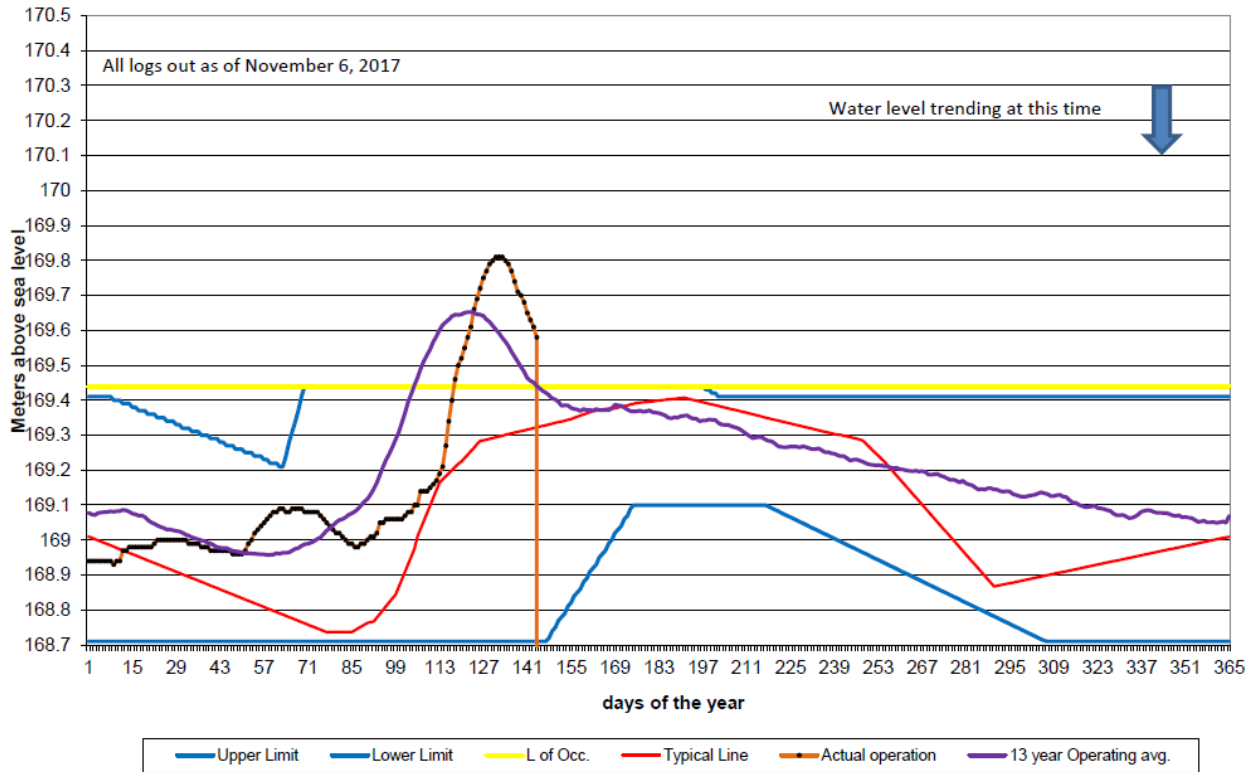

Round Lake Daily Operating Regime 2018 Jan 1 to May 24
Logs 12

Golden Lake Daily Operating Regime 2018 Jan 1 to May 24
Logs 0

RPG 2018 Levels for Dam #1 Jan 1 to May 24

Lake Clear 2018 WEEK 21
Total Logs 8