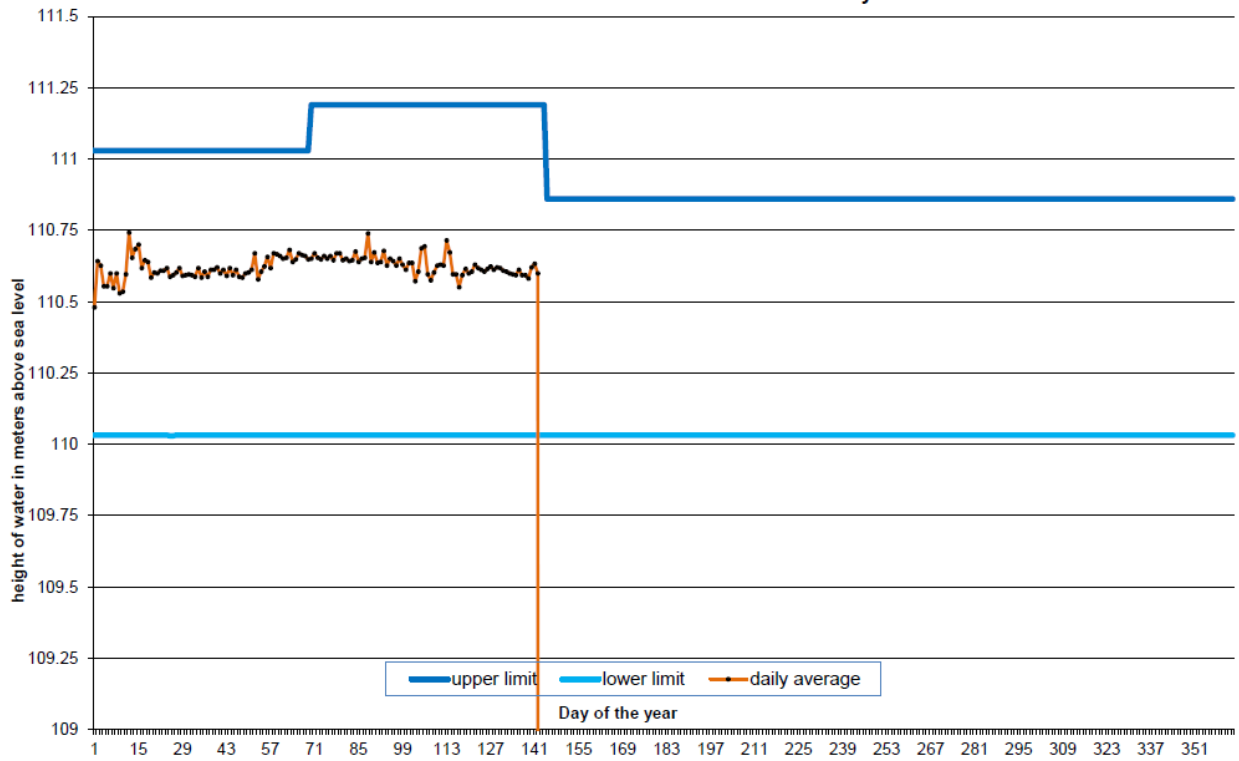

Round Lake Daily Operating Regime 2018 Jan 1 to May 24
Logs 12

Golden Lake Daily Operating Regime 2018 Jan 1 to May 24
Logs 0

RPG 2018 Levels for Dam #1 Jan 1 to May 24

Lake Clear 2018 WEEK 21
Total Logs 8