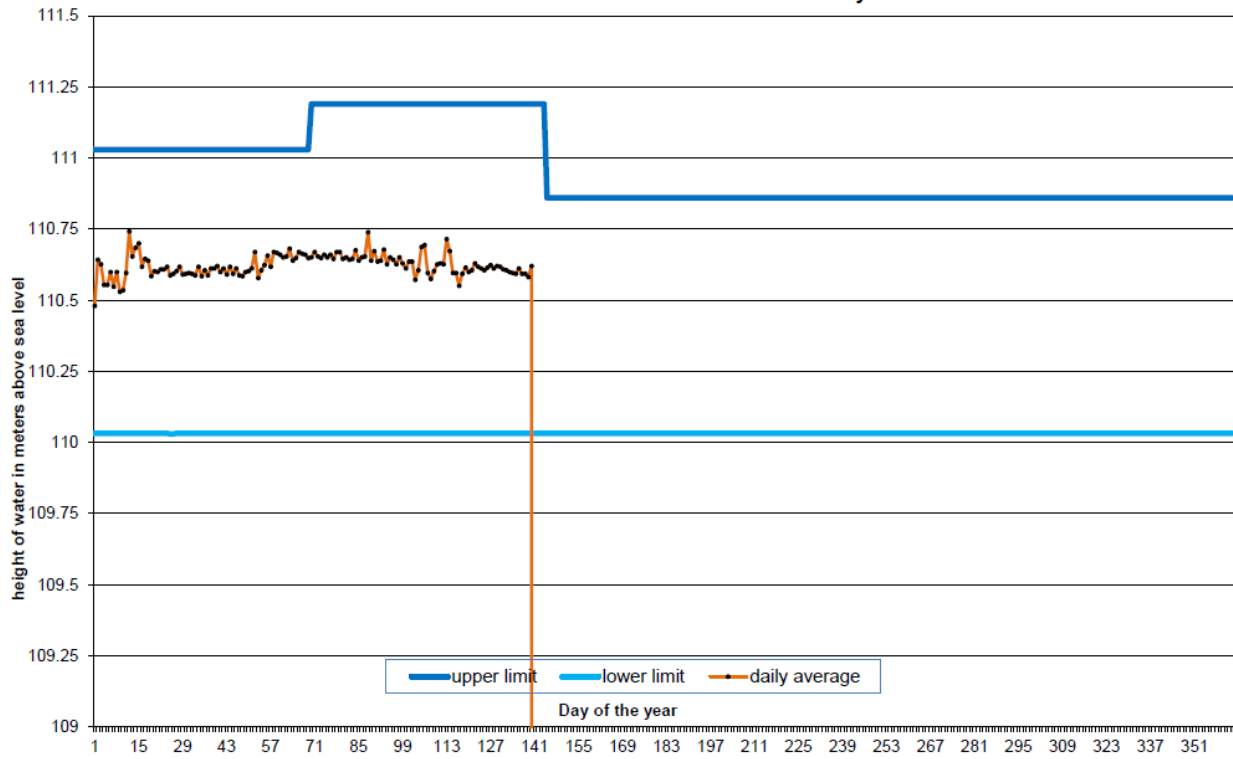

**Round Lake Daily Operating Regime 2018 Jan 1 to May 22**  
**Logs 12**

**Golden Lake Daily Operating Regime 2018 Jan 1 to May 22**  
**Logs 0**

RPG 2018 Levels for Dam #1 Jan 1 to May 22

Lake Clear 2018 WEEK 21