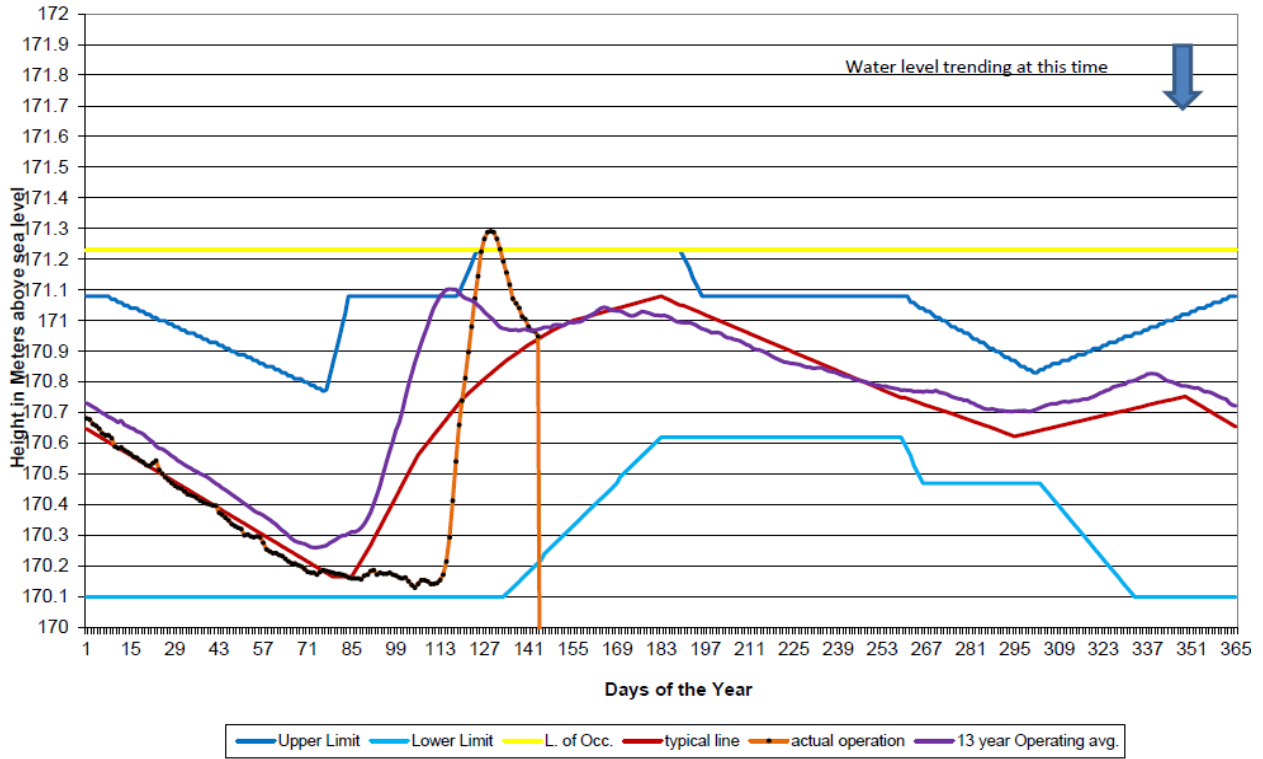

Round Lake Daily Operating Regime 2018 Jan 1 to May 24
Logs 12

Golden Lake Daily Operating Regime 2018 Jan 1 to May 24
Logs 0

RPG 2018 Levels for Dam #1 Jan 1 to May 24

Lake Clear 2018 WEEK 21
Total Logs 8