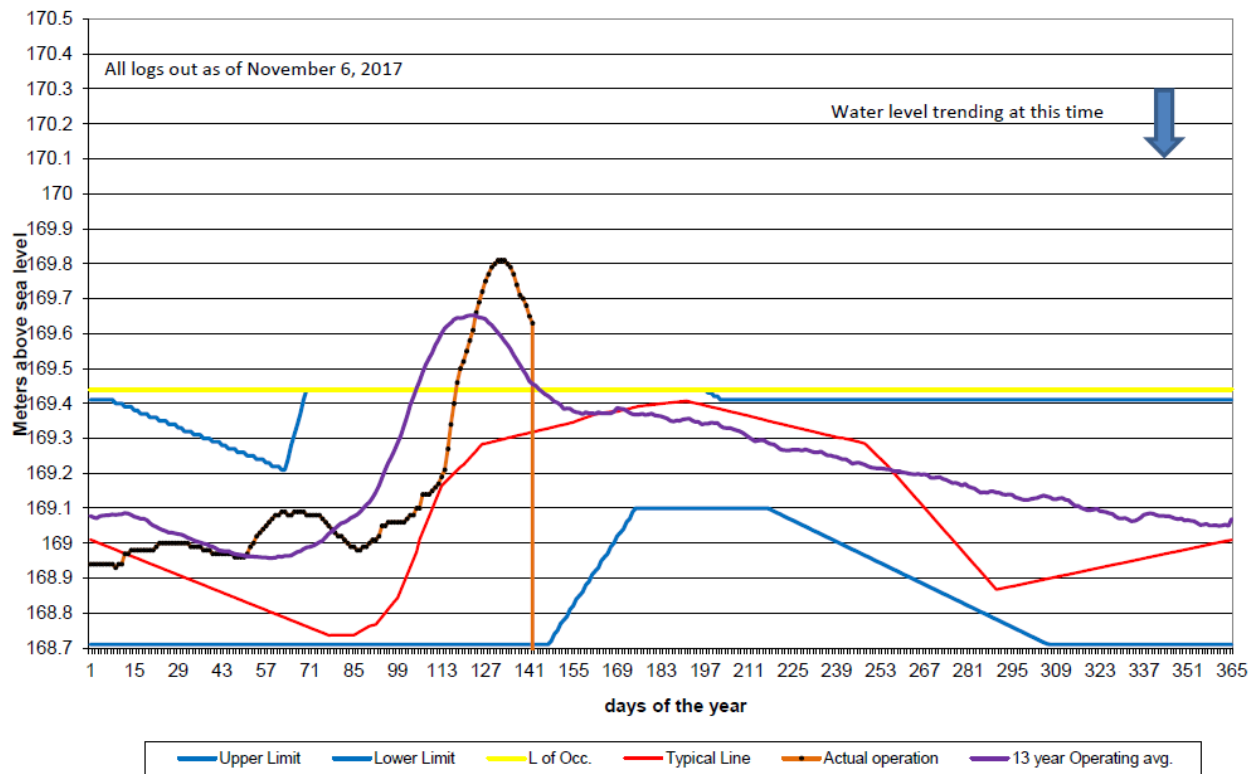

**Round Lake Daily Operating Regime 2018 Jan 1 to May 22**  
**Logs 12**

**Golden Lake Daily Operating Regime 2018 Jan 1 to May 22**  
**Logs 0**

RPG 2018 Levels for Dam #1 Jan 1 to May 22

Lake Clear 2018 WEEK 21