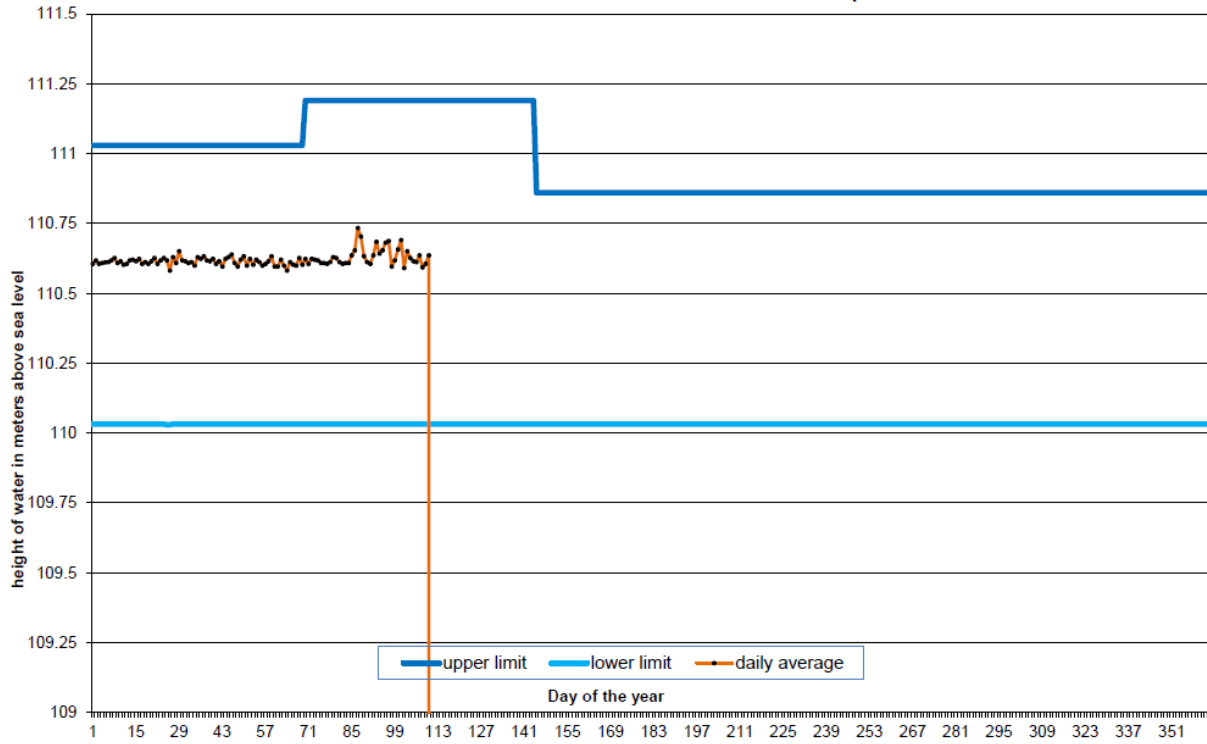

2019 Round Lake Daily Operating Regime Jan 1 to Apr 22  
Logs 9

2019 Golden Lake Daily Operating Regime Jan 1 to Apr 22  
Logs 0

RPG 2019 Levels for Dam #1 Jan 1 to April 22

Lake Clear 2019 WEEK 16  
Total Logs 0