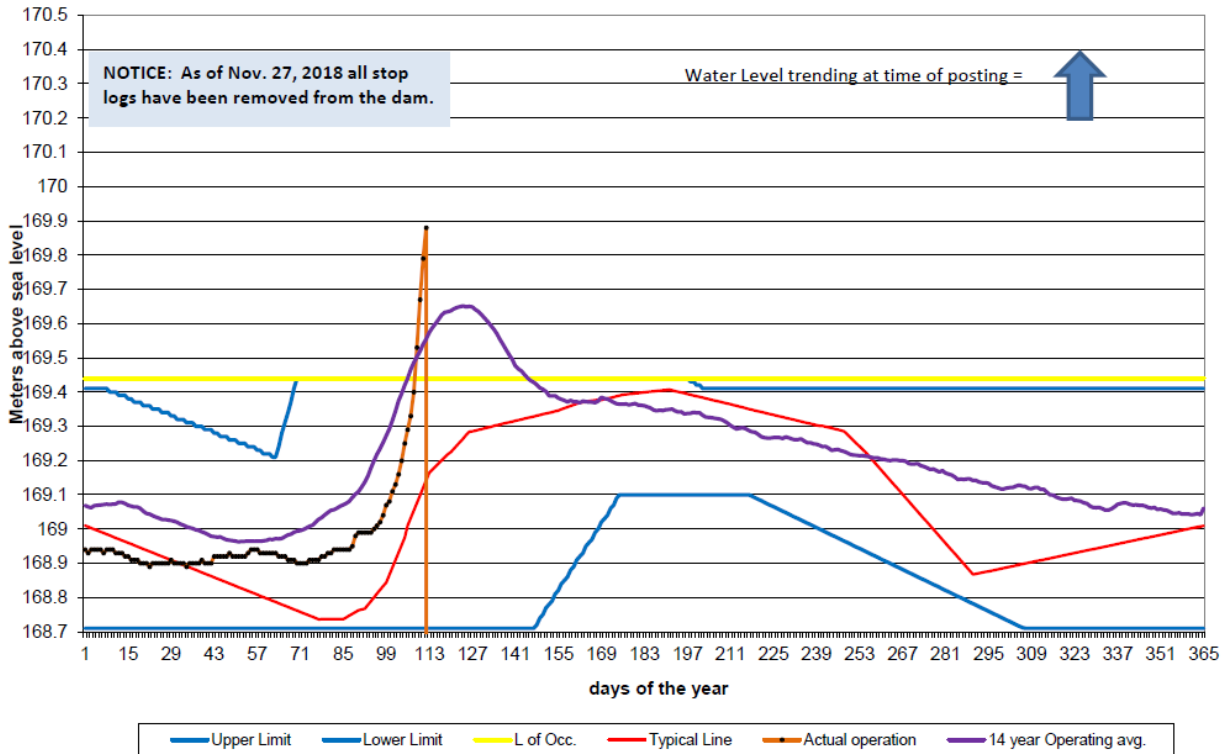

2019 Round Lake Daily Operating Regime Jan 1 to Apr 22  
Logs 9

2019 Golden Lake Daily Operating Regime Jan 1 to Apr 22  
Logs 0

RPG 2019 Levels for Dam #1 Jan 1 to April 22

Lake Clear 2019 WEEK 16  
Total Logs 0