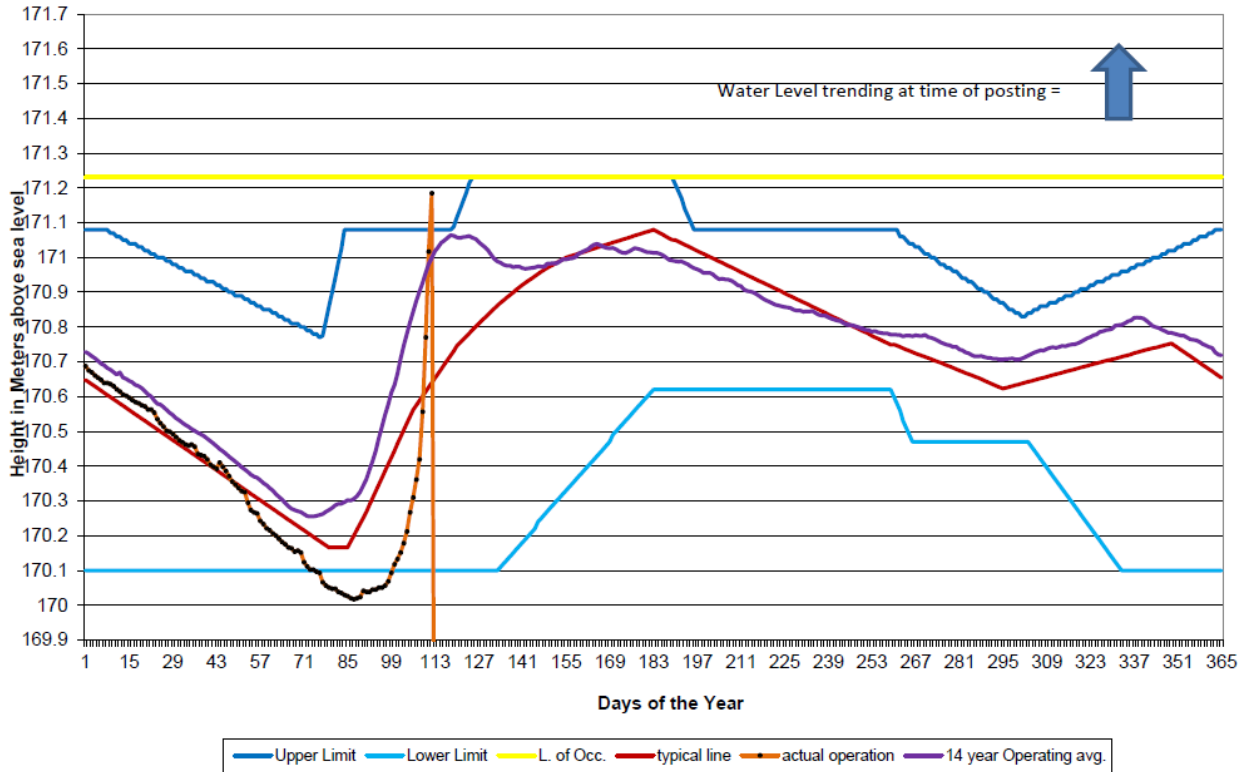

2019 Round Lake Daily Operating Regime Jan 1 to Apr 22  
Logs 9

2019 Golden Lake Daily Operating Regime Jan 1 to Apr 22  
Logs 0

RPG 2019 Levels for Dam #1 Jan 1 to April 22

Lake Clear 2019 WEEK 16  
Total Logs 0