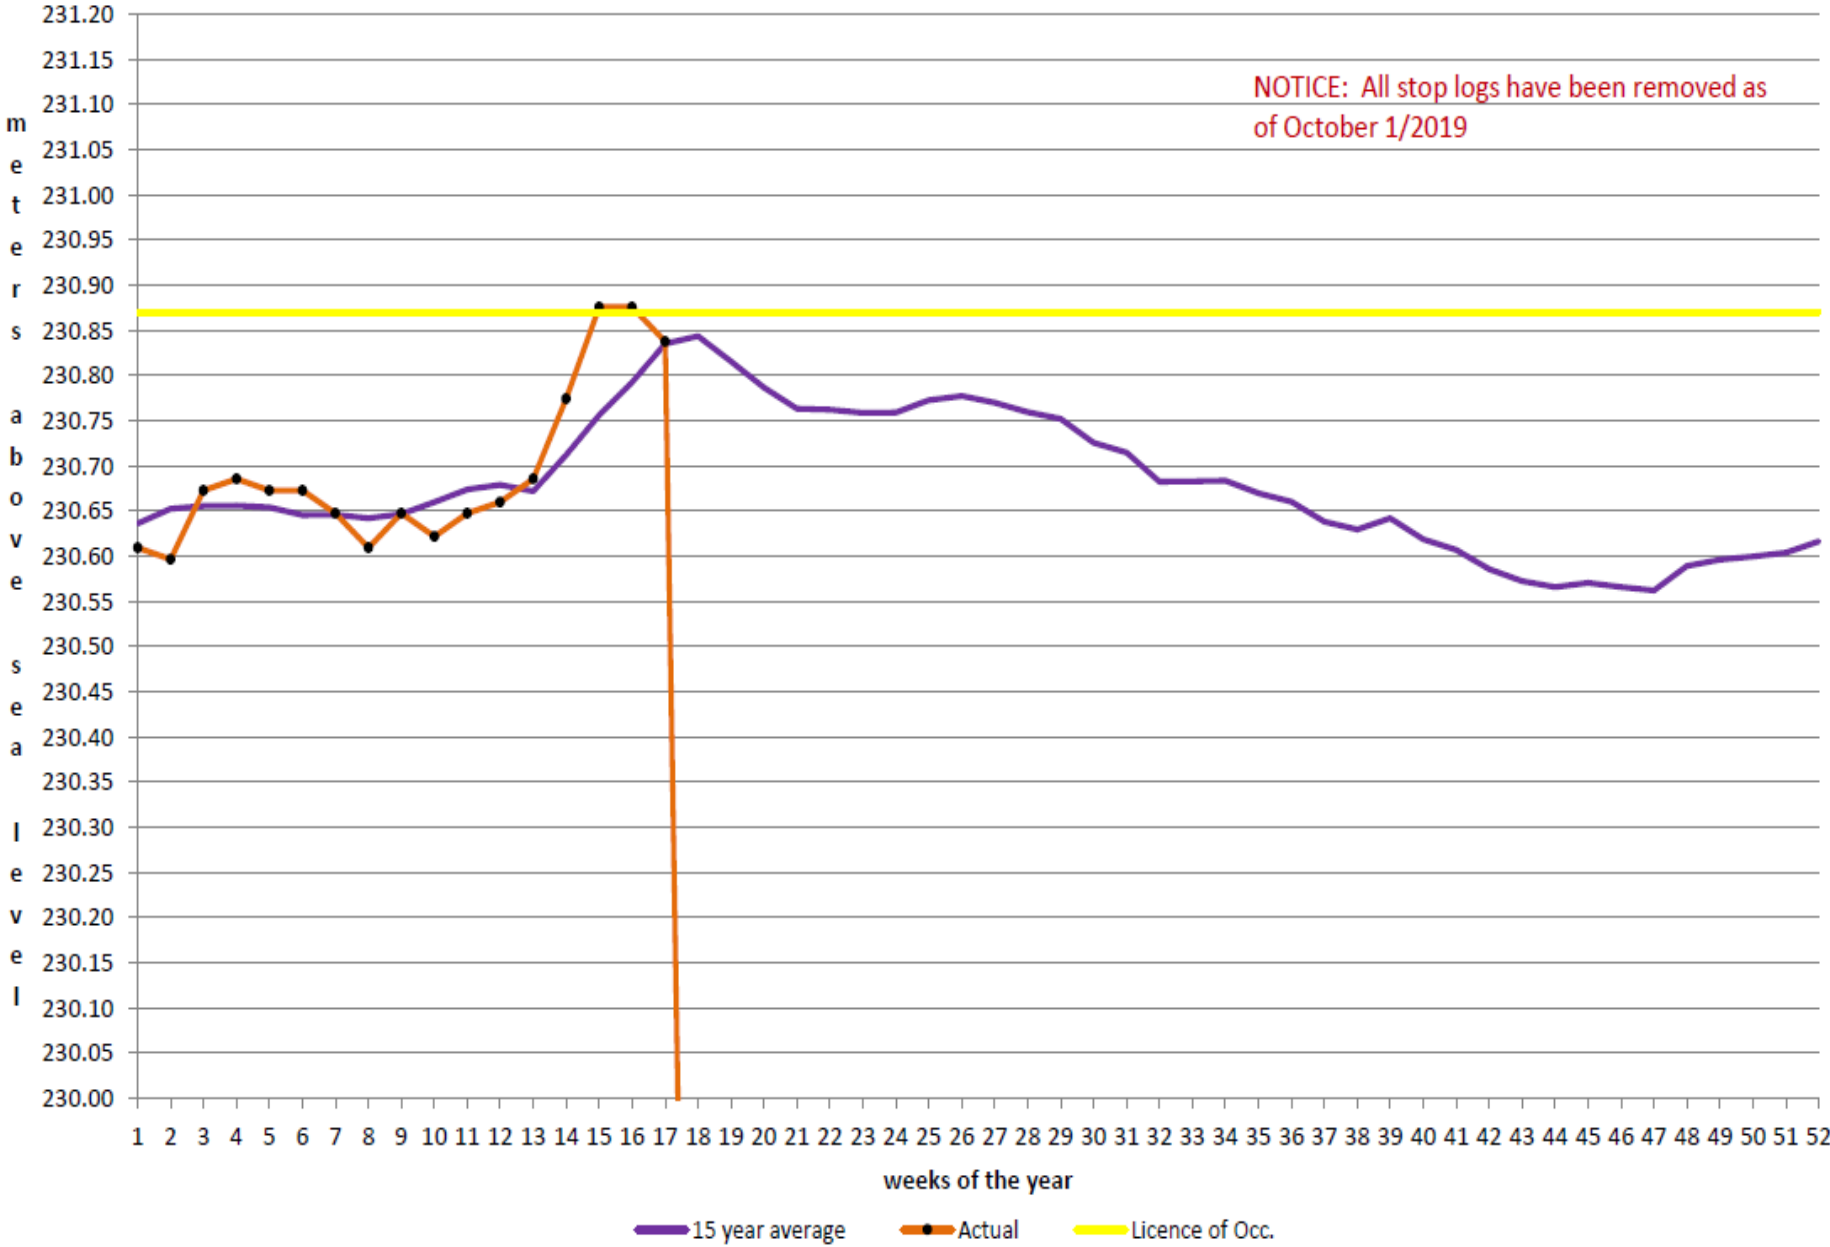

# 2020 Round Lake Daily Operating Regime Jan 1 to Apr 30 Logs 12

Legend: Upper Limit (dark blue line), Lower Limit (light blue line), L. of Occ. (yellow line), actual operation (orange line with dots), 15 year Operating avg. (purple line)

## 2020 Golden Lake Daily Operating Regime Jan 1 to Apr 30 Logs 0

# Lake Clear 2020 WEEK 17

### RPG 2020 Levels for Renfrew Dam #1 Jan 1 to April 30