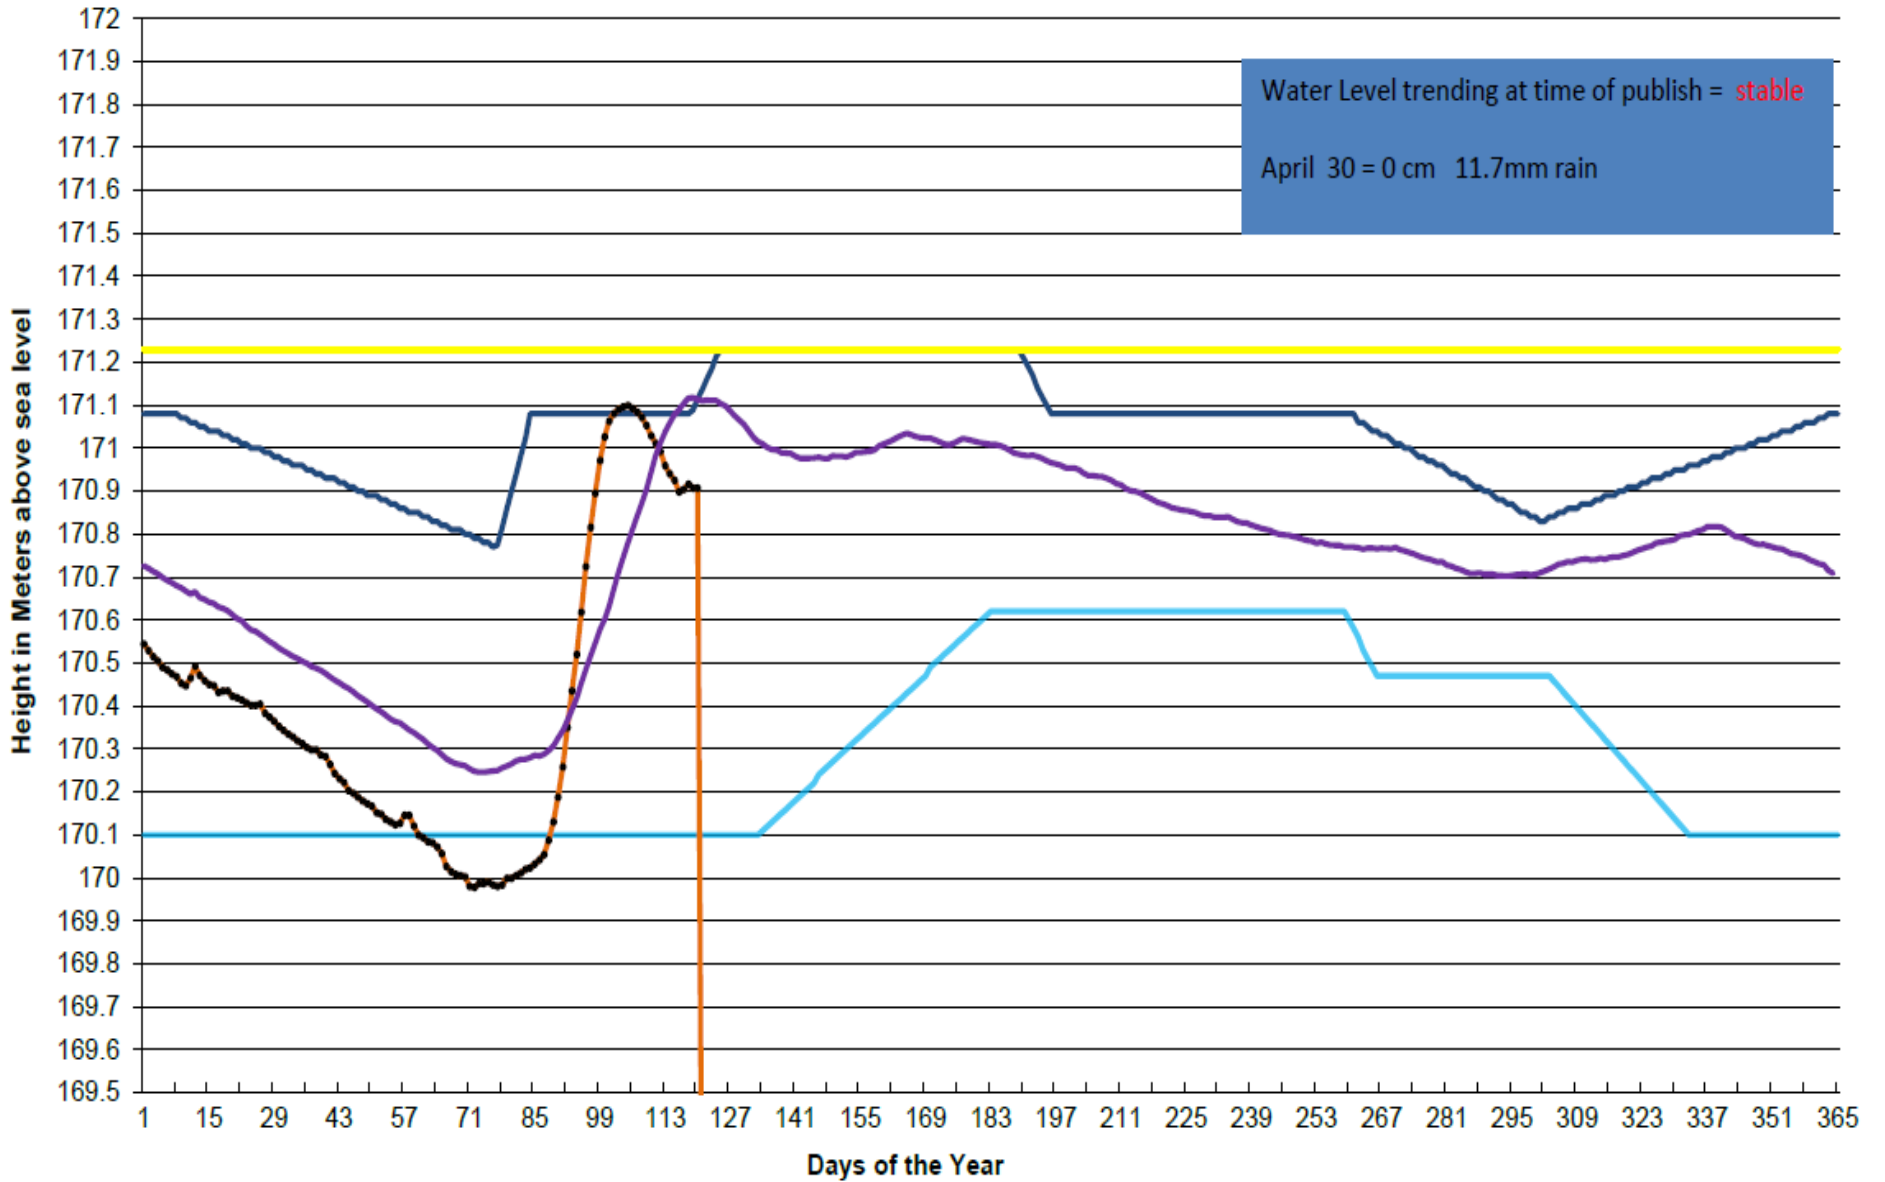

# 2020 Round Lake Daily Operating Regime Jan 1 to Apr 30 Logs 12

Legend: Upper Limit (dark blue line), Lower Limit (light blue line), L. of Occ. (yellow line), actual operation (orange line with dots), 15 year Operating avg. (purple line)

## 2020 Golden Lake Daily Operating Regime Jan 1 to Apr 30 Logs 0

# Lake Clear 2020 WEEK 17

### RPG 2020 Levels for Renfrew Dam #1 Jan 1 to April 30