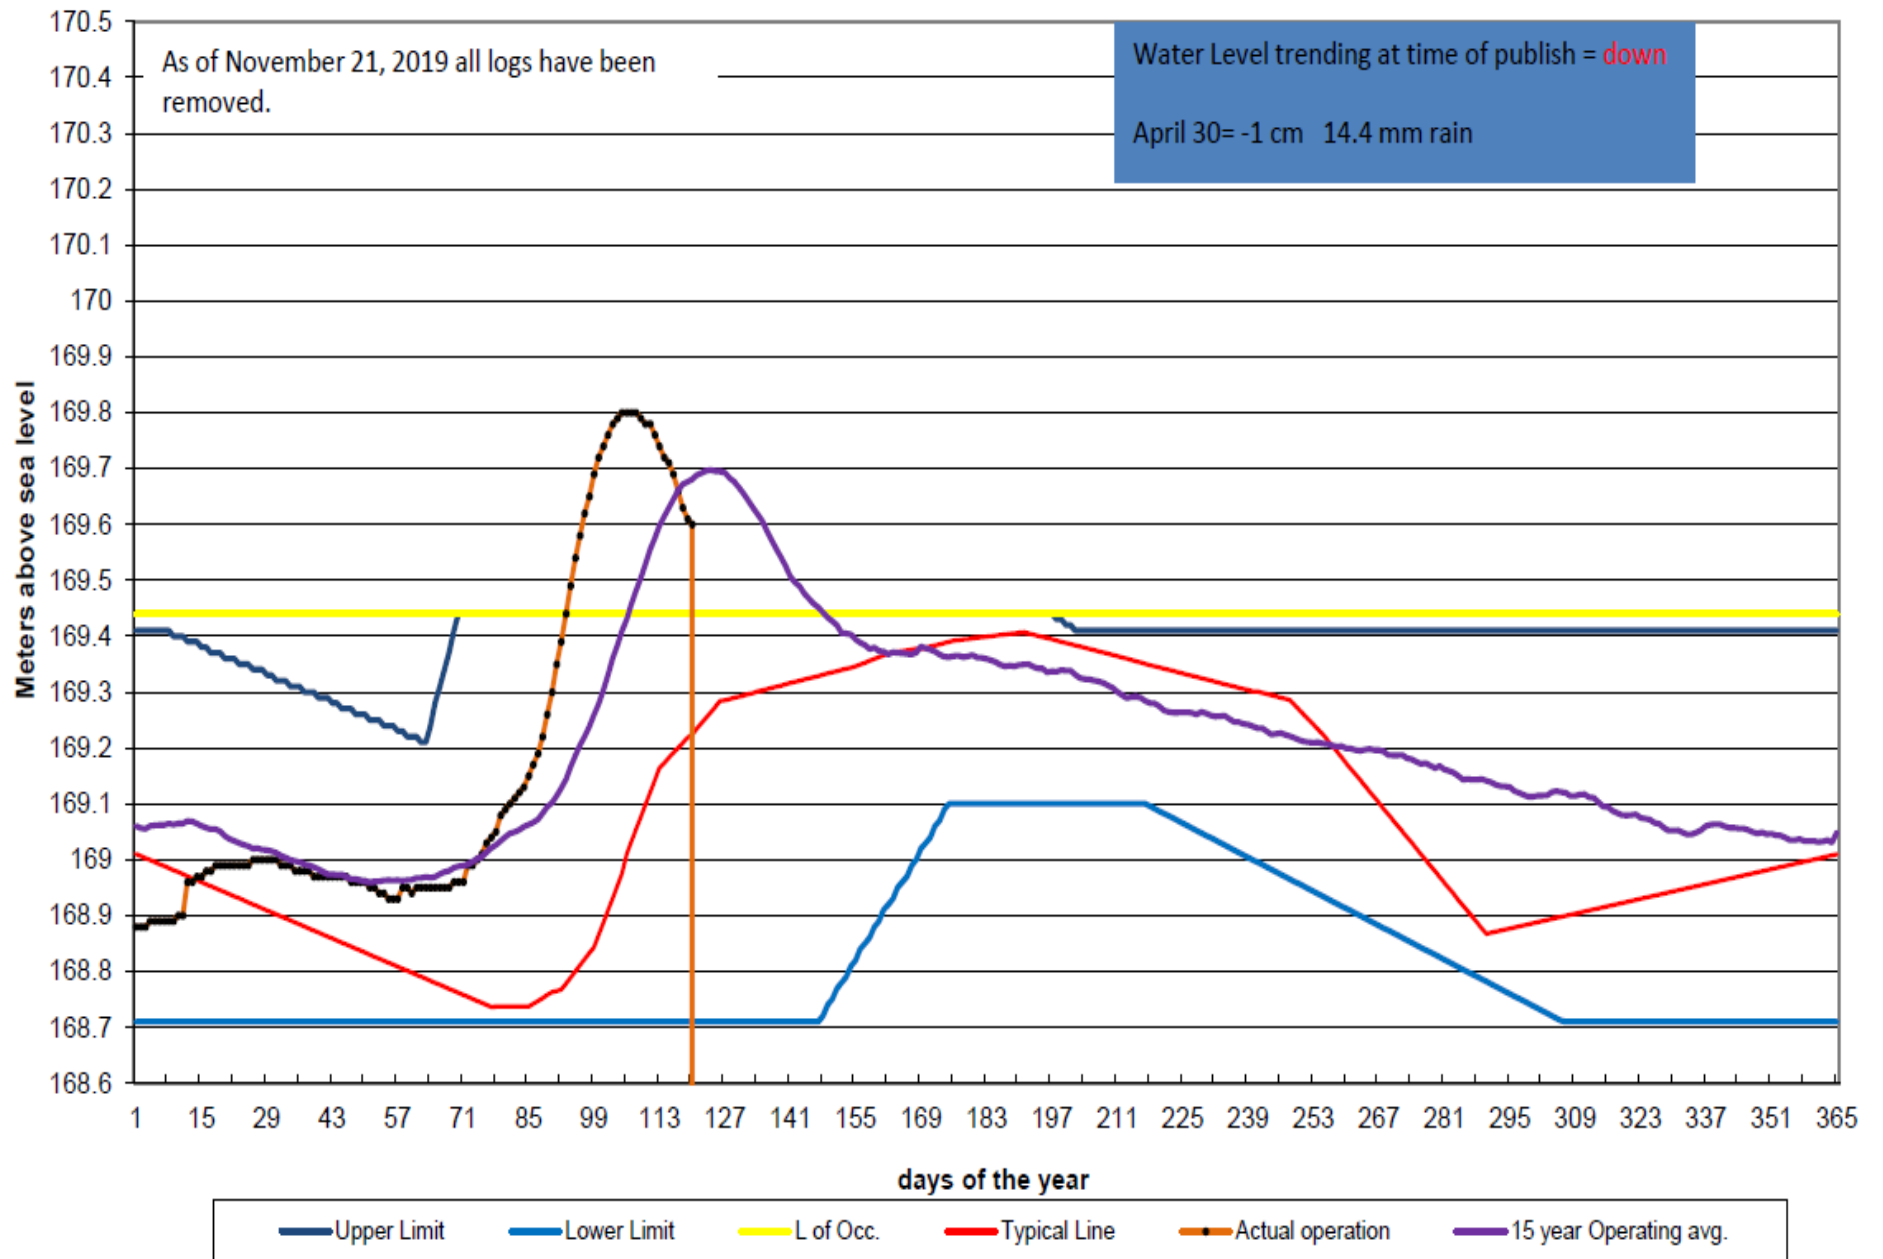

# 2020 Round Lake Daily Operating Regime Jan 1 to Apr 30 Logs 12

Legend: Upper Limit (dark blue line), Lower Limit (light blue line), L. of Occ. (yellow line), actual operation (orange line with dots), 15 year Operating avg. (purple line)

## 2020 Golden Lake Daily Operating Regime Jan 1 to Apr 30 Logs 0

# Lake Clear 2020 WEEK 17

### RPG 2020 Levels for Renfrew Dam #1 Jan 1 to April 30