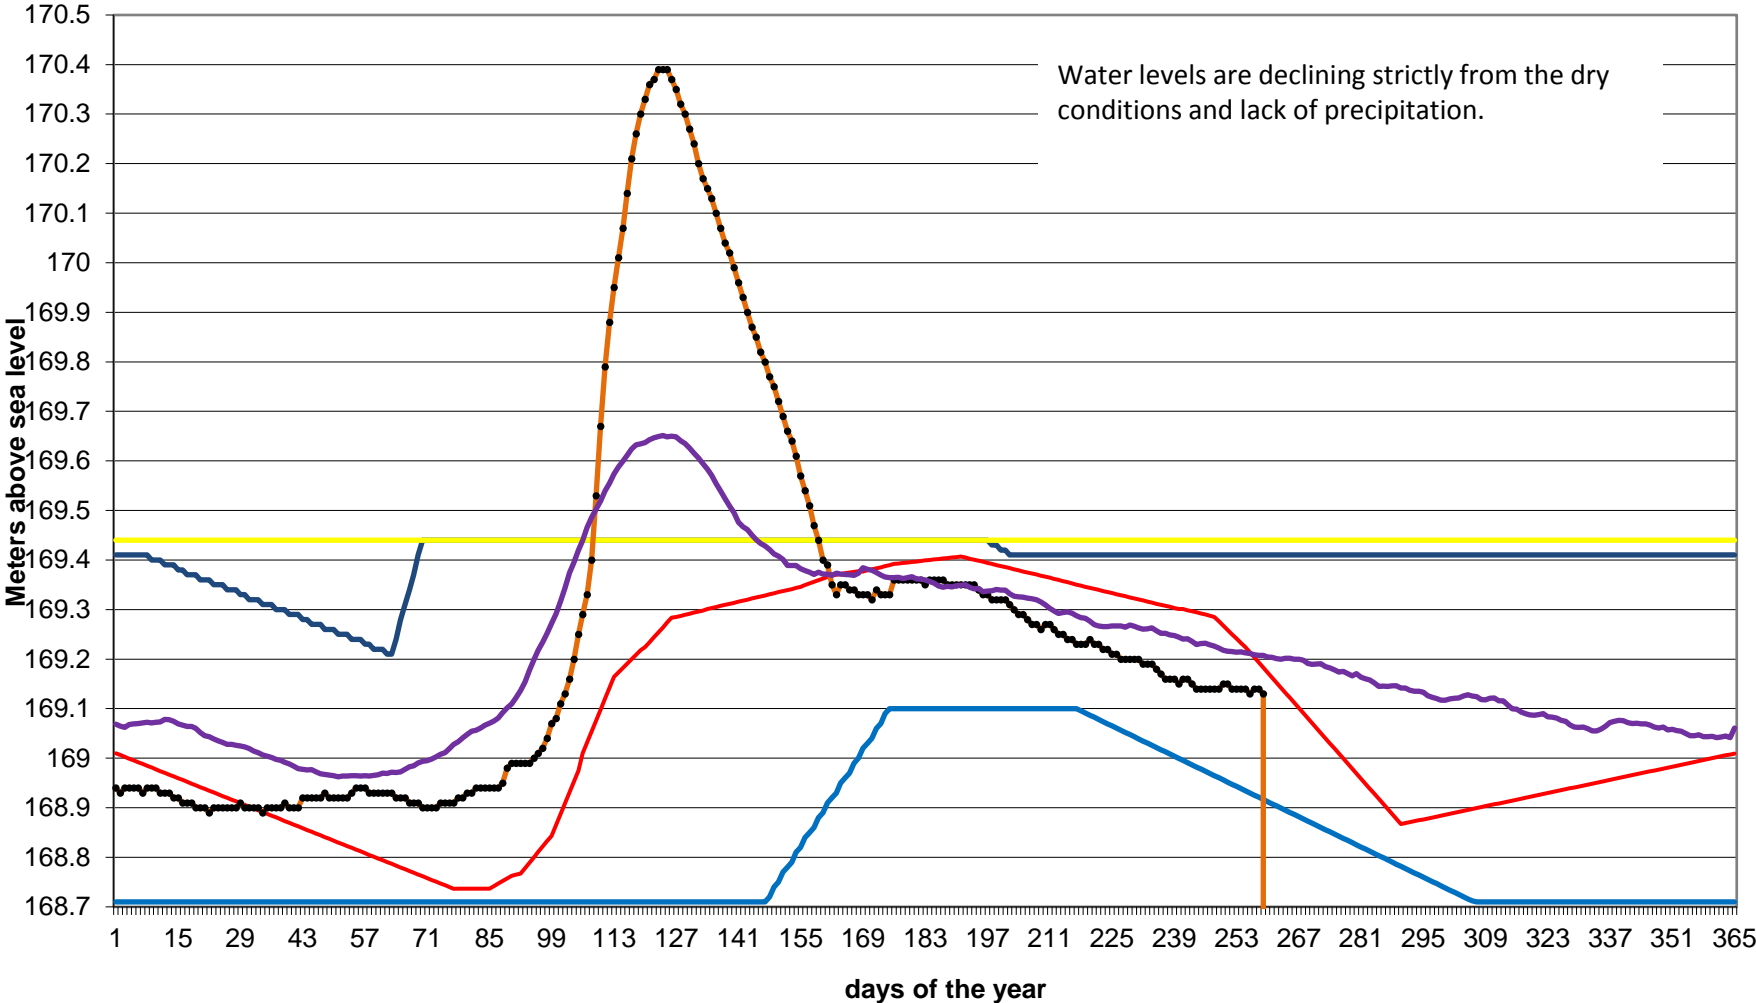

### 2019 Golden Lake Daily Operating Regime Jan 1 to Sept 15 Logs 20

Upper Limit   
  Lower Limit   
  L of Occ.   
  Typical Line   
  Actual operation   
  14 year Operating avg.