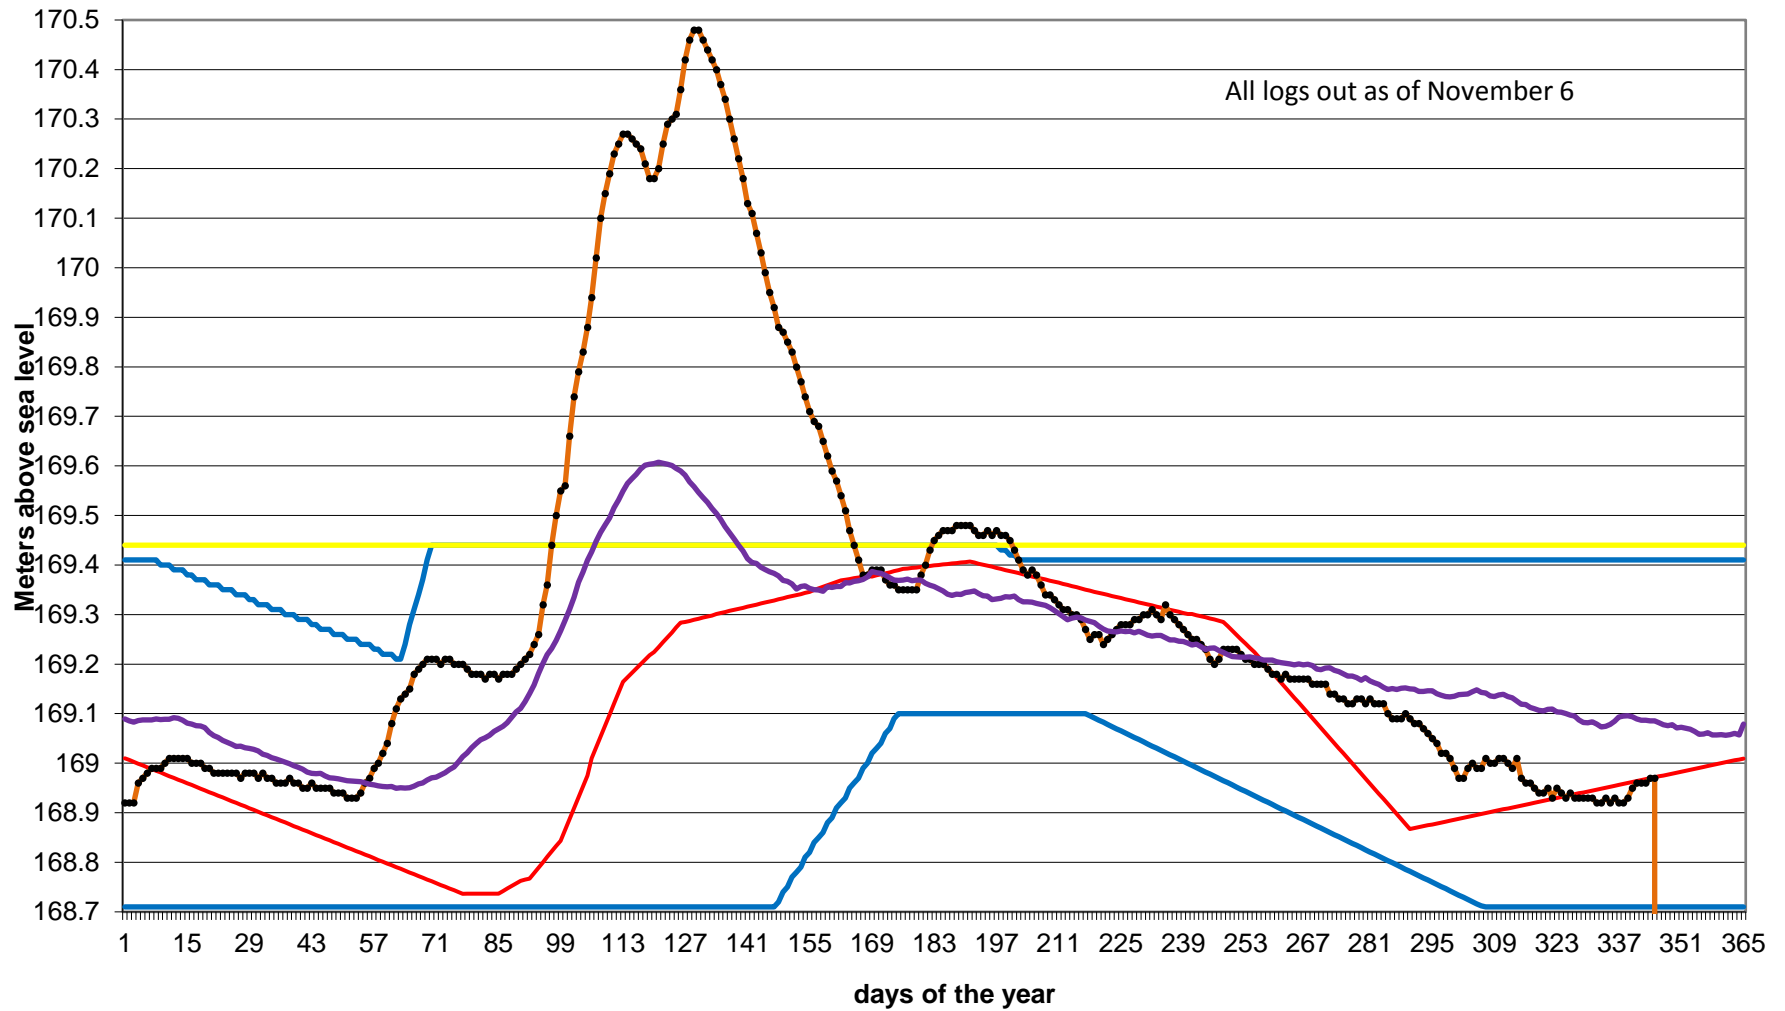

# Golden Lake Daily Operating Regime 2017 Jan 1 to Dec 10 Logs 0

— Upper Limit    — Lower Limit    — L of Occ.    — Typical Line    —●— Actual operation    — 12 year Operating avg.