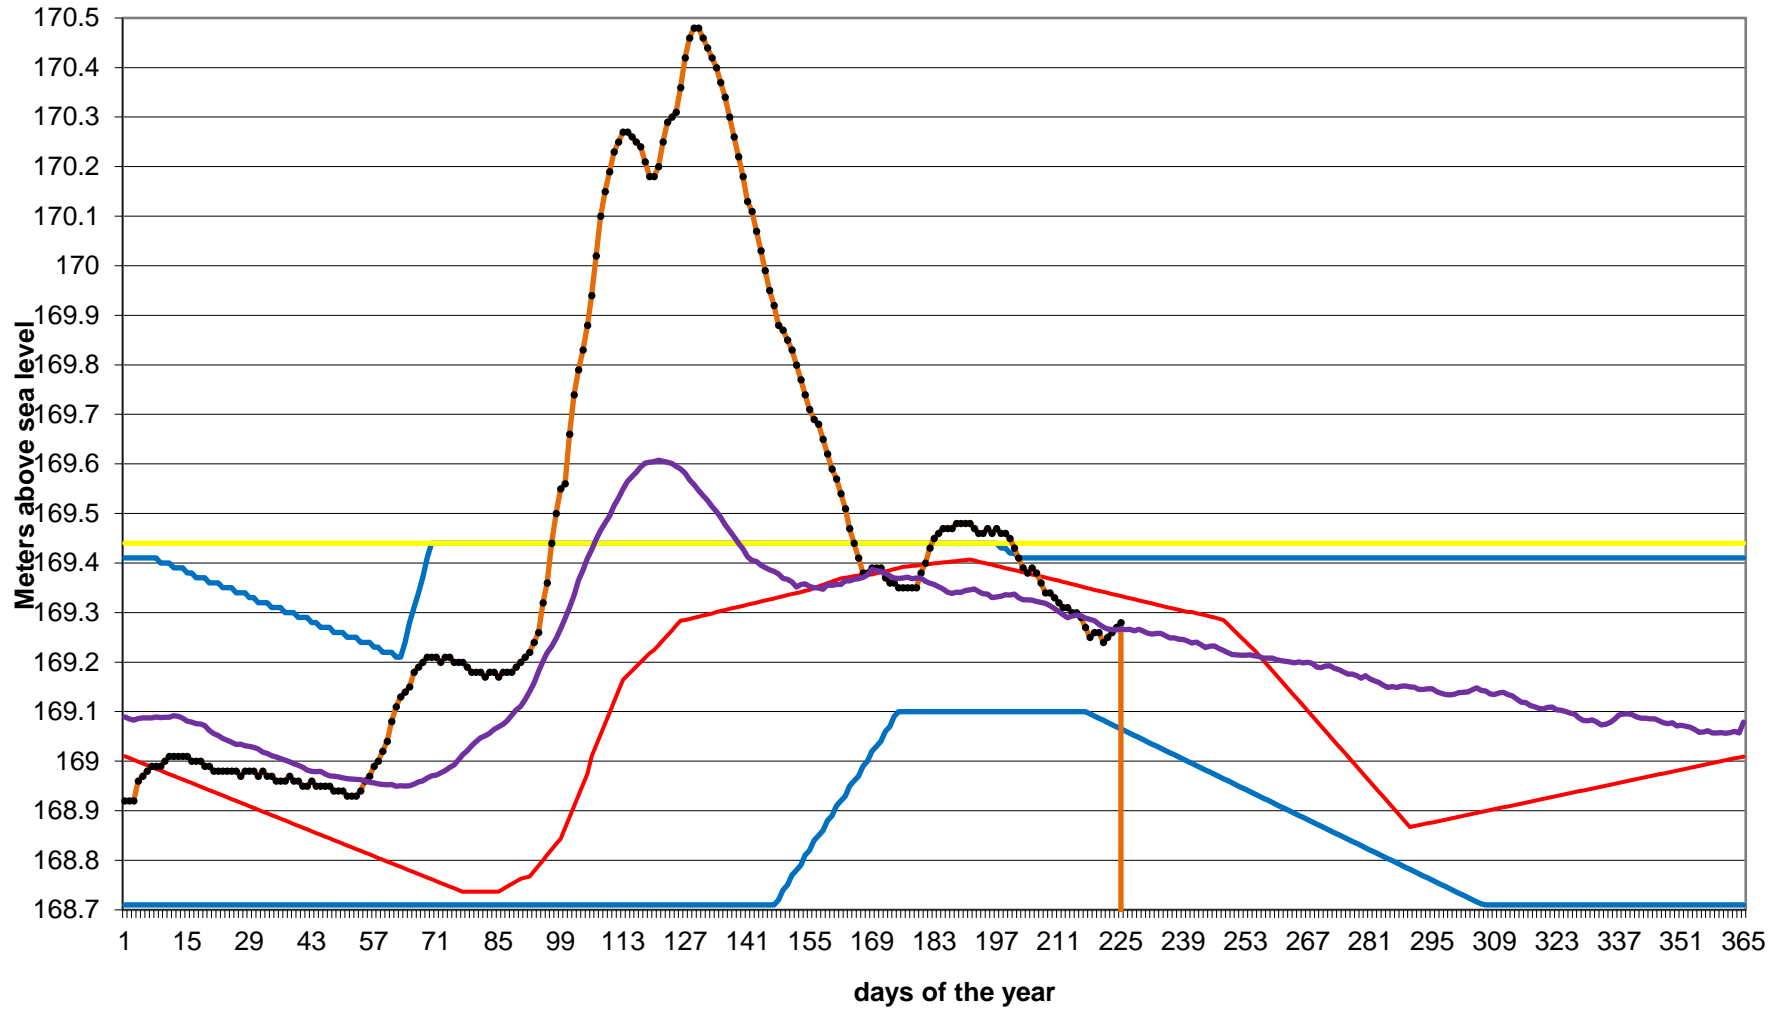

### Golden Lake Daily Operating Regime 2017 Jan 1 to Aug 13 Logs 19

— Upper Limit   
 — Lower Limit   
 — L of Occ.   
 — Typical Line   
 —●— Actual operation   
 — 12 year Operating avg.