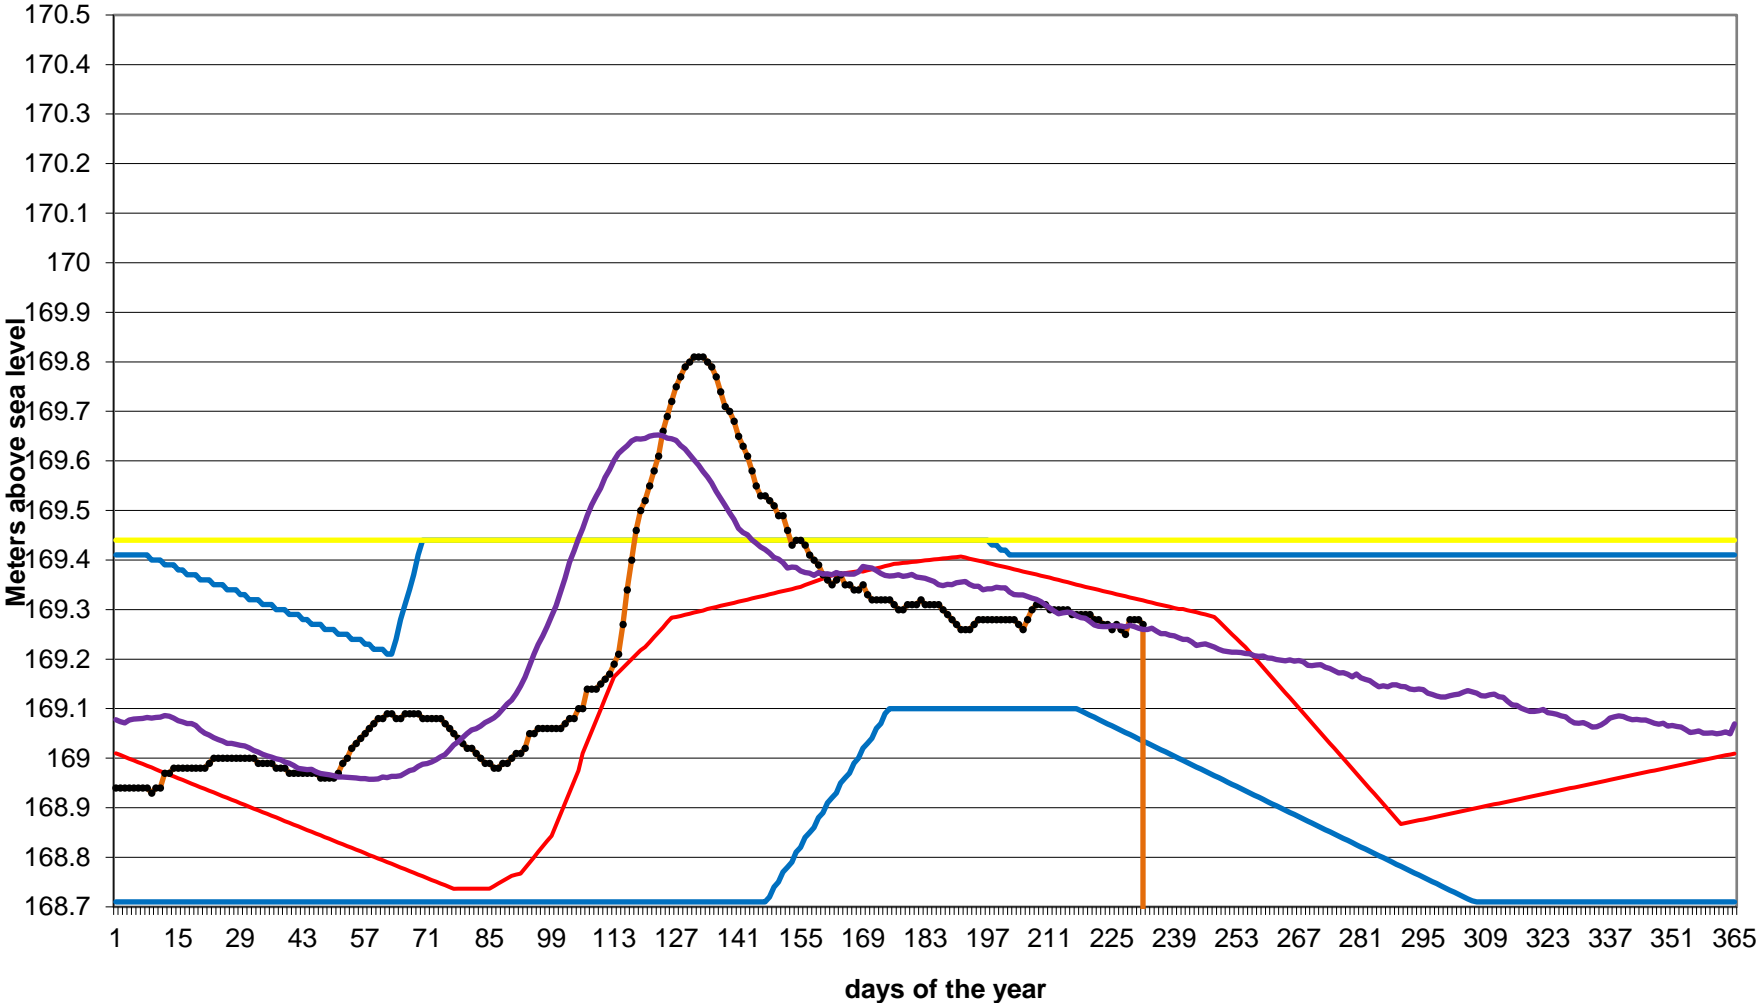

Golden Lake Daily Operating Regime 2018 Jan 1 to Aug 19
Logs 20

— Upper Limit — Lower Limit — L of Occ. — Typical Line —●— Actual operation — 13 year Operating avg.