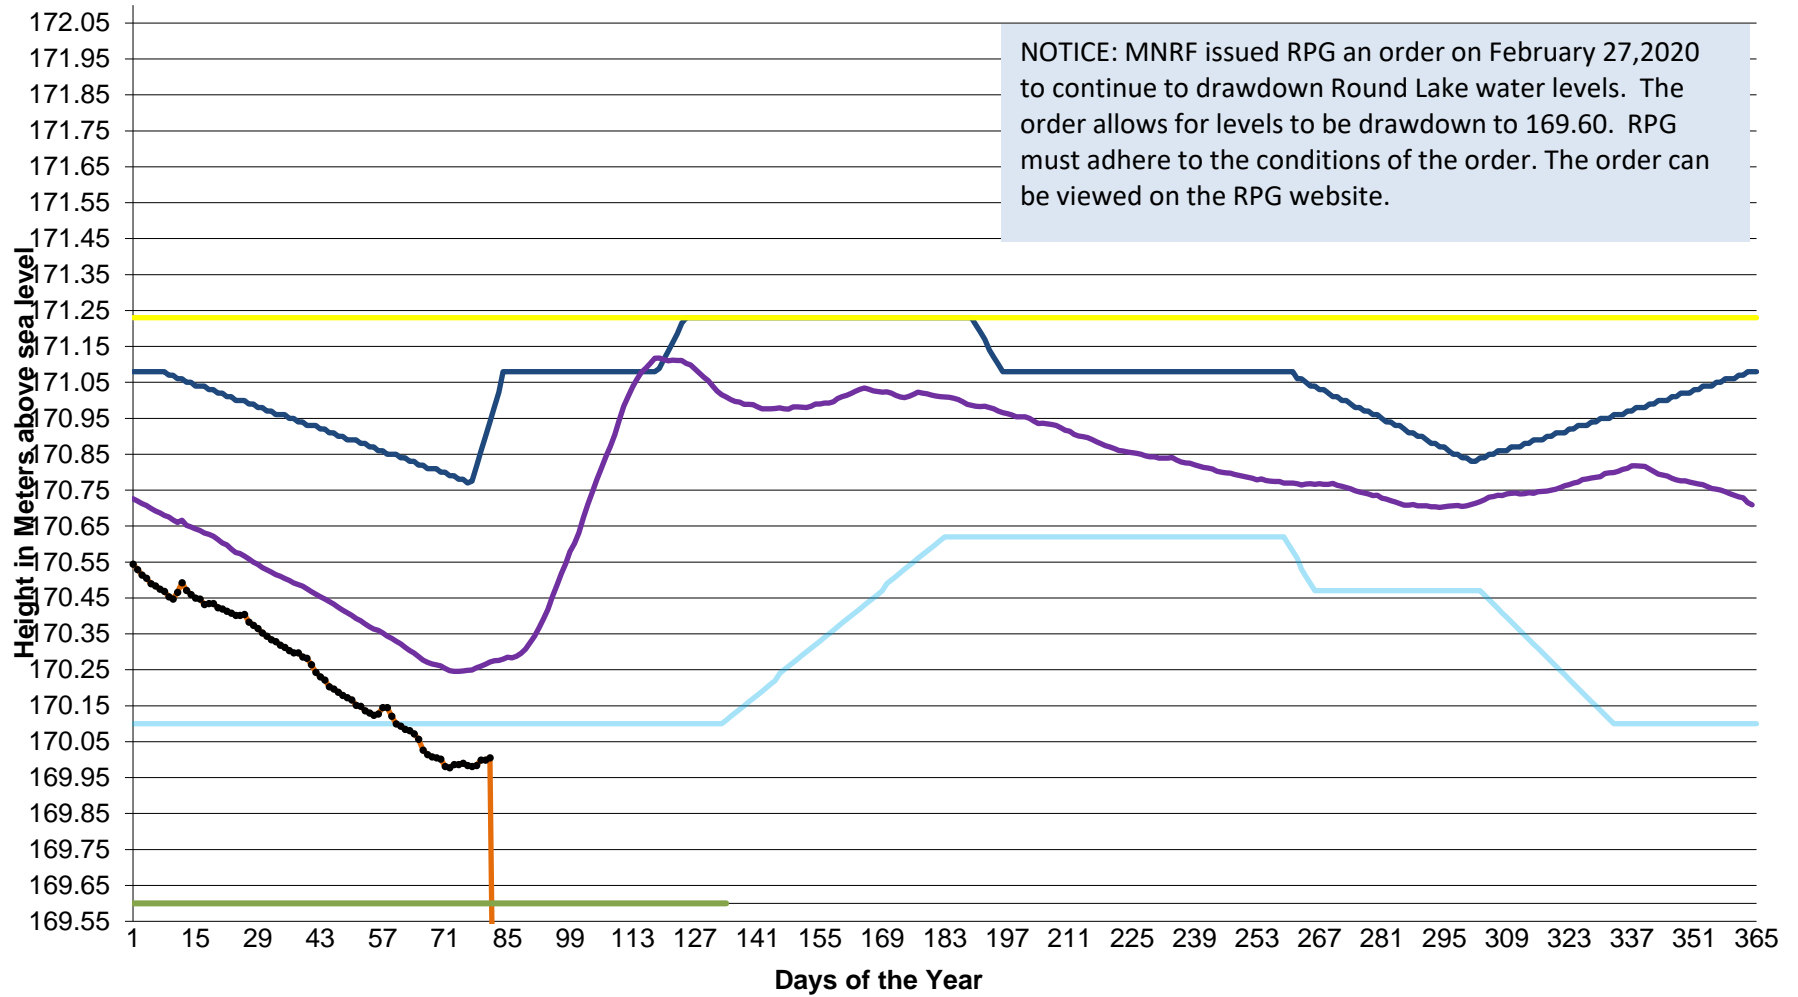

2020 Round Lake Daily Operating Regime Jan 1 to Mar 22 Logs 7

NOTICE: MNRF issued RPG an order on February 27, 2020 to continue to drawdown Round Lake water levels. The order allows for levels to be drawdown to 169.60. RPG must adhere to the conditions of the order. The order can be viewed on the RPG website.