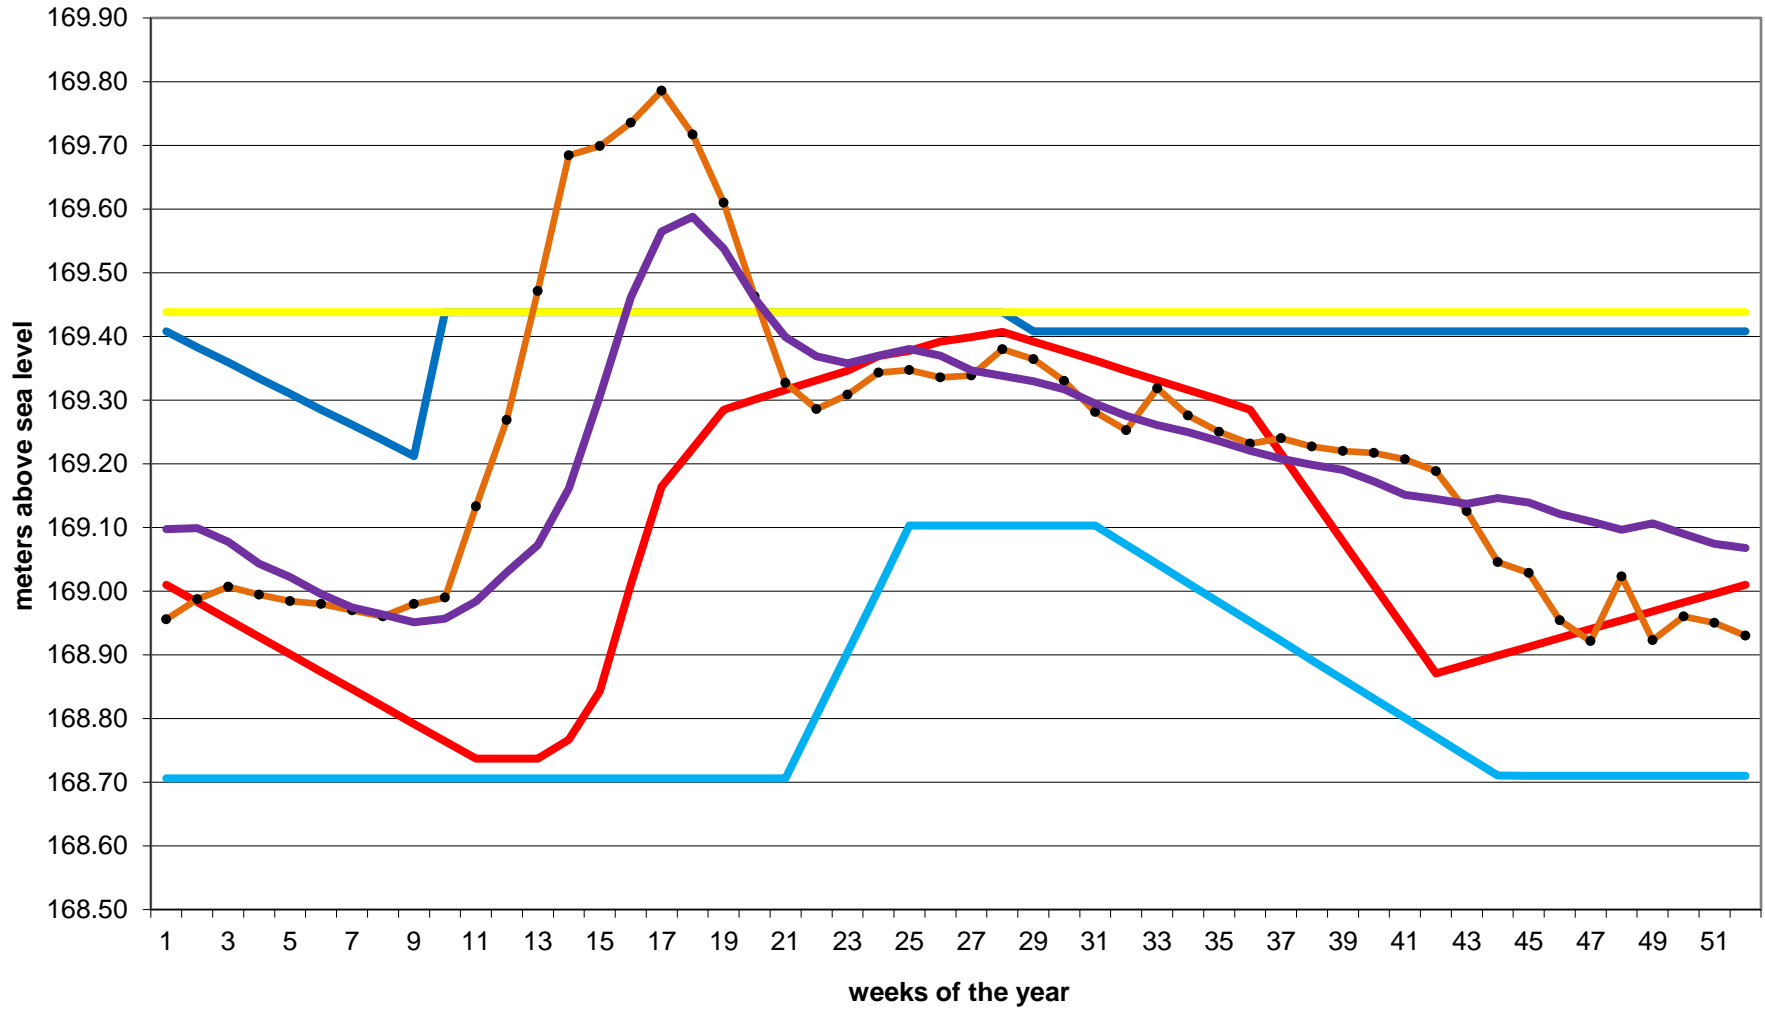

Golden Lake Weekly Regime 2016 Week 52 Dec 26 to Jan 1
Total logs 0

— Upper Limit
 — Lower Limit
 — Typical Operating line
 — License of Occupation
 —●— Actual Operation
 — 11 year operating avg."