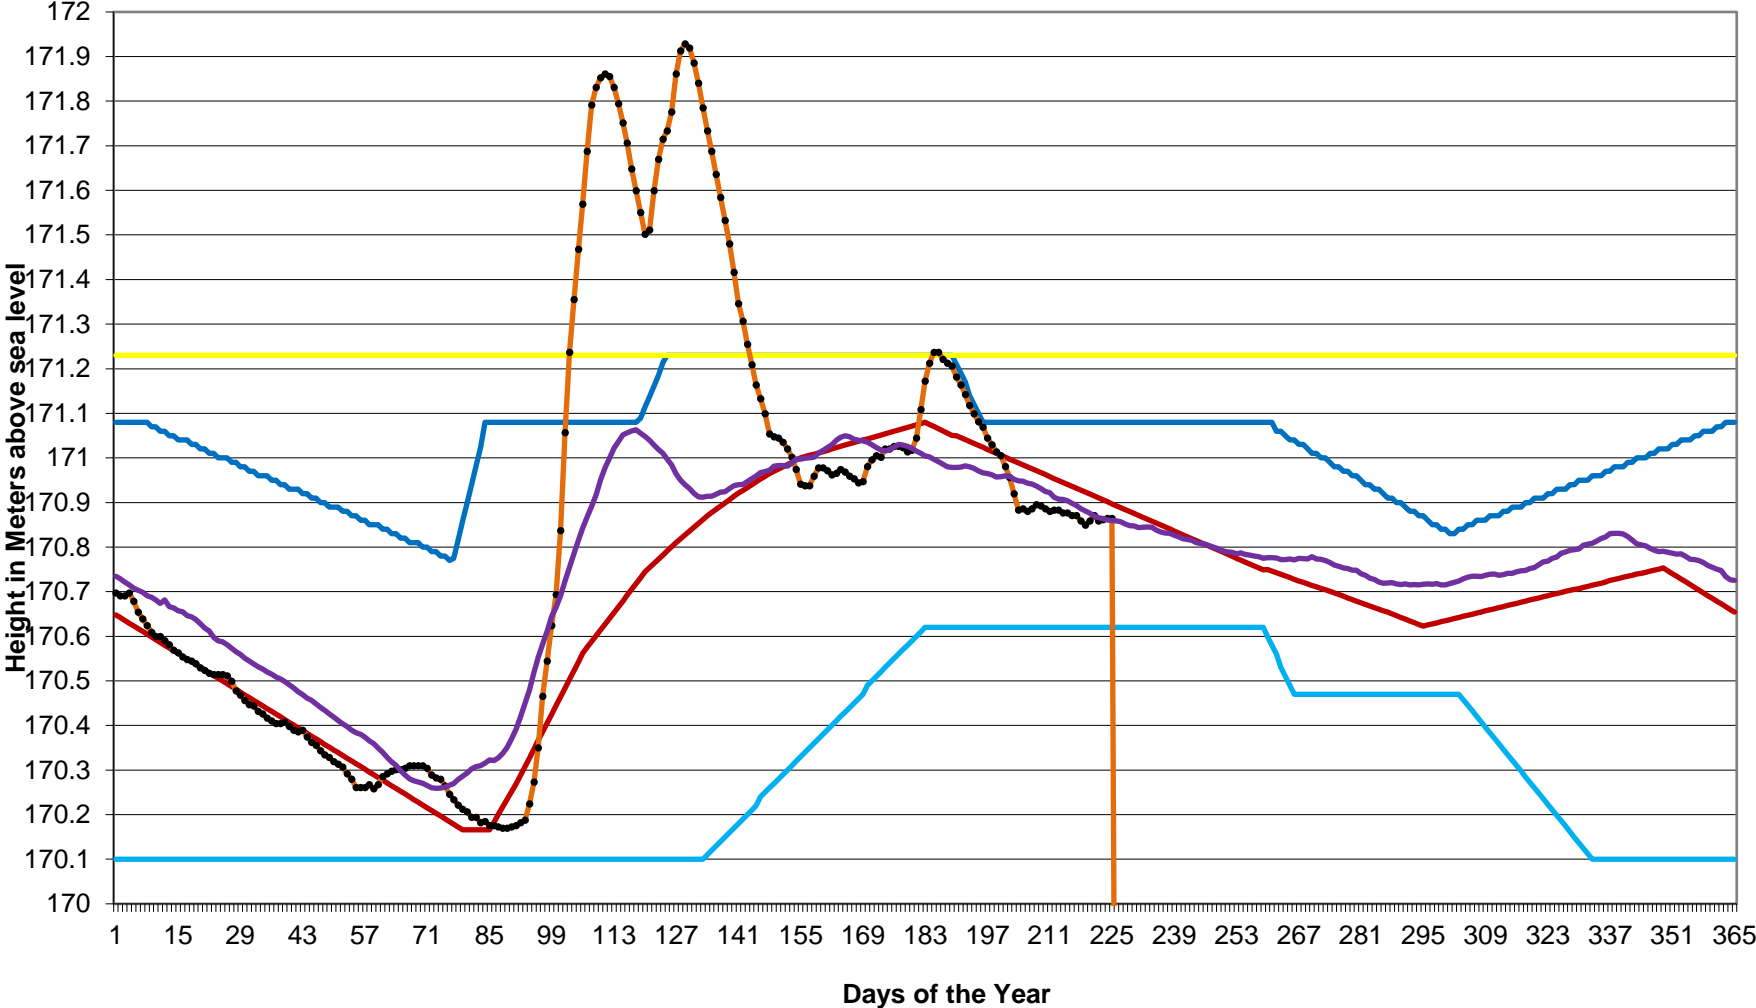

**Round Lake Daily Operating Regime 2017 Jan 1 to Aug 13  
Logs 18**

— Upper Limit    — Lower Limit    — L. of Occ.    — typical line    —●— actual operation    — 12 year Operating avg.