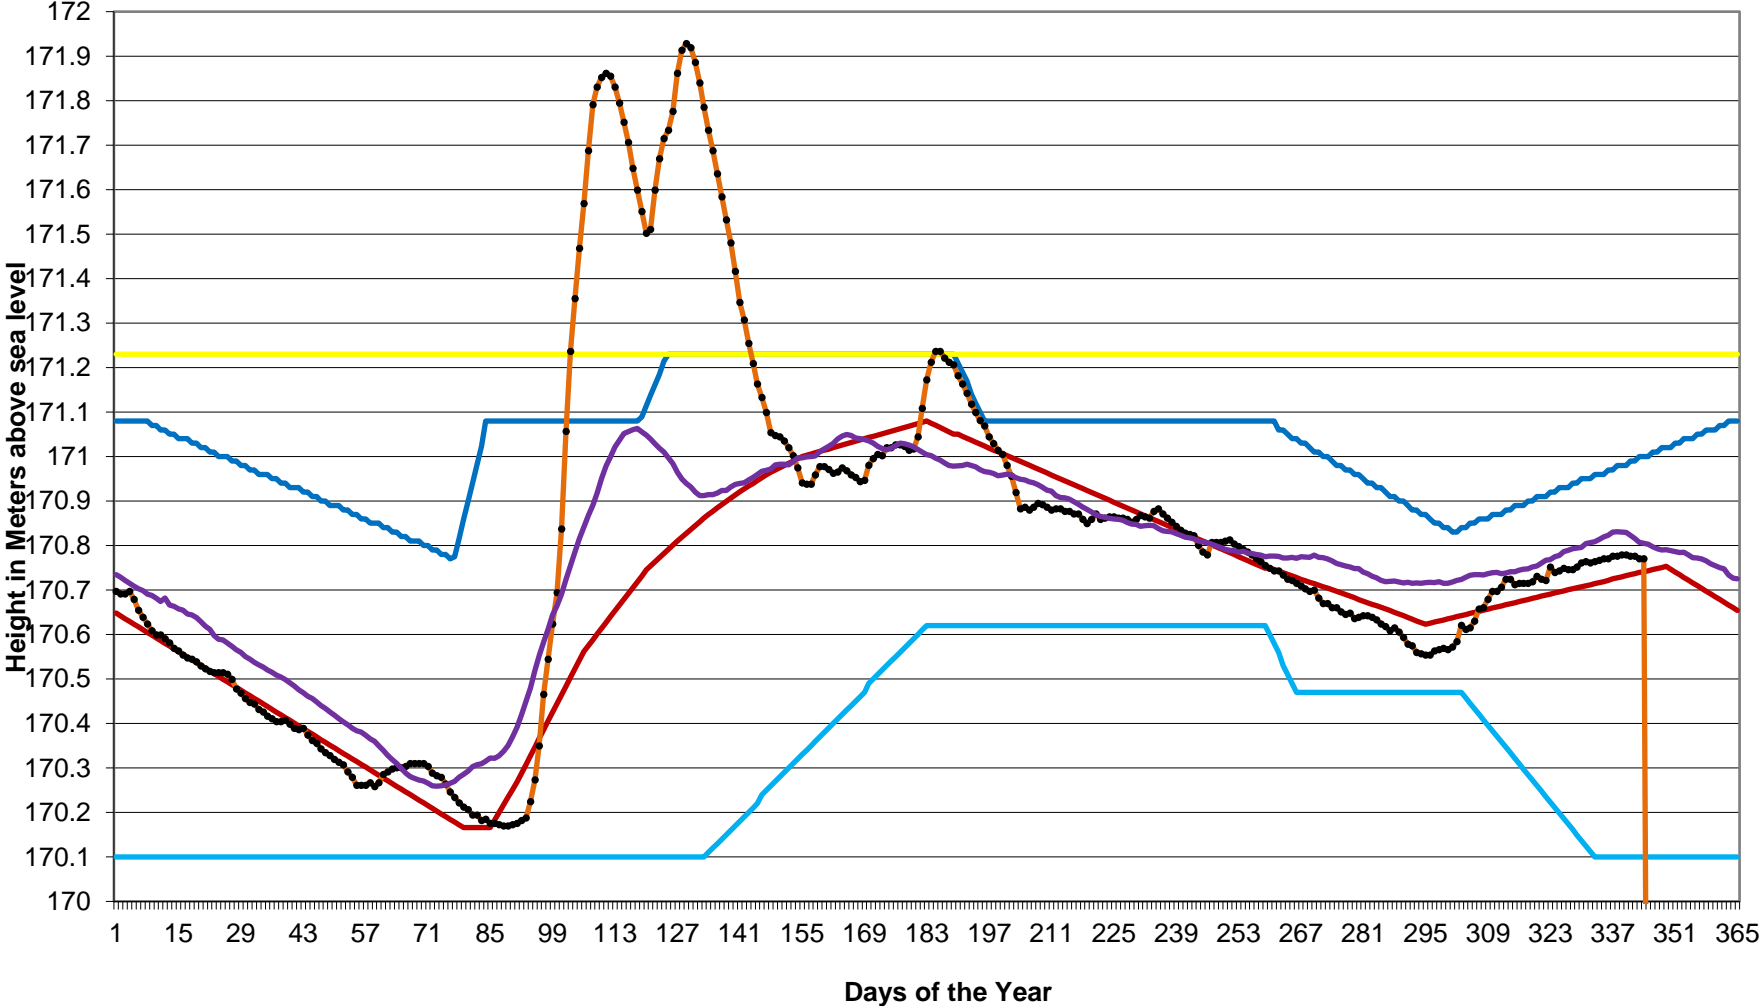

Round Lake Daily Operating Regime 2017 Jan 1 to Dec 10 Logs 16

— Upper Limit
 — Lower Limit
 — L. of Occ.
 — typical line
 —•— actual operation
 — 12 year Operating avg.