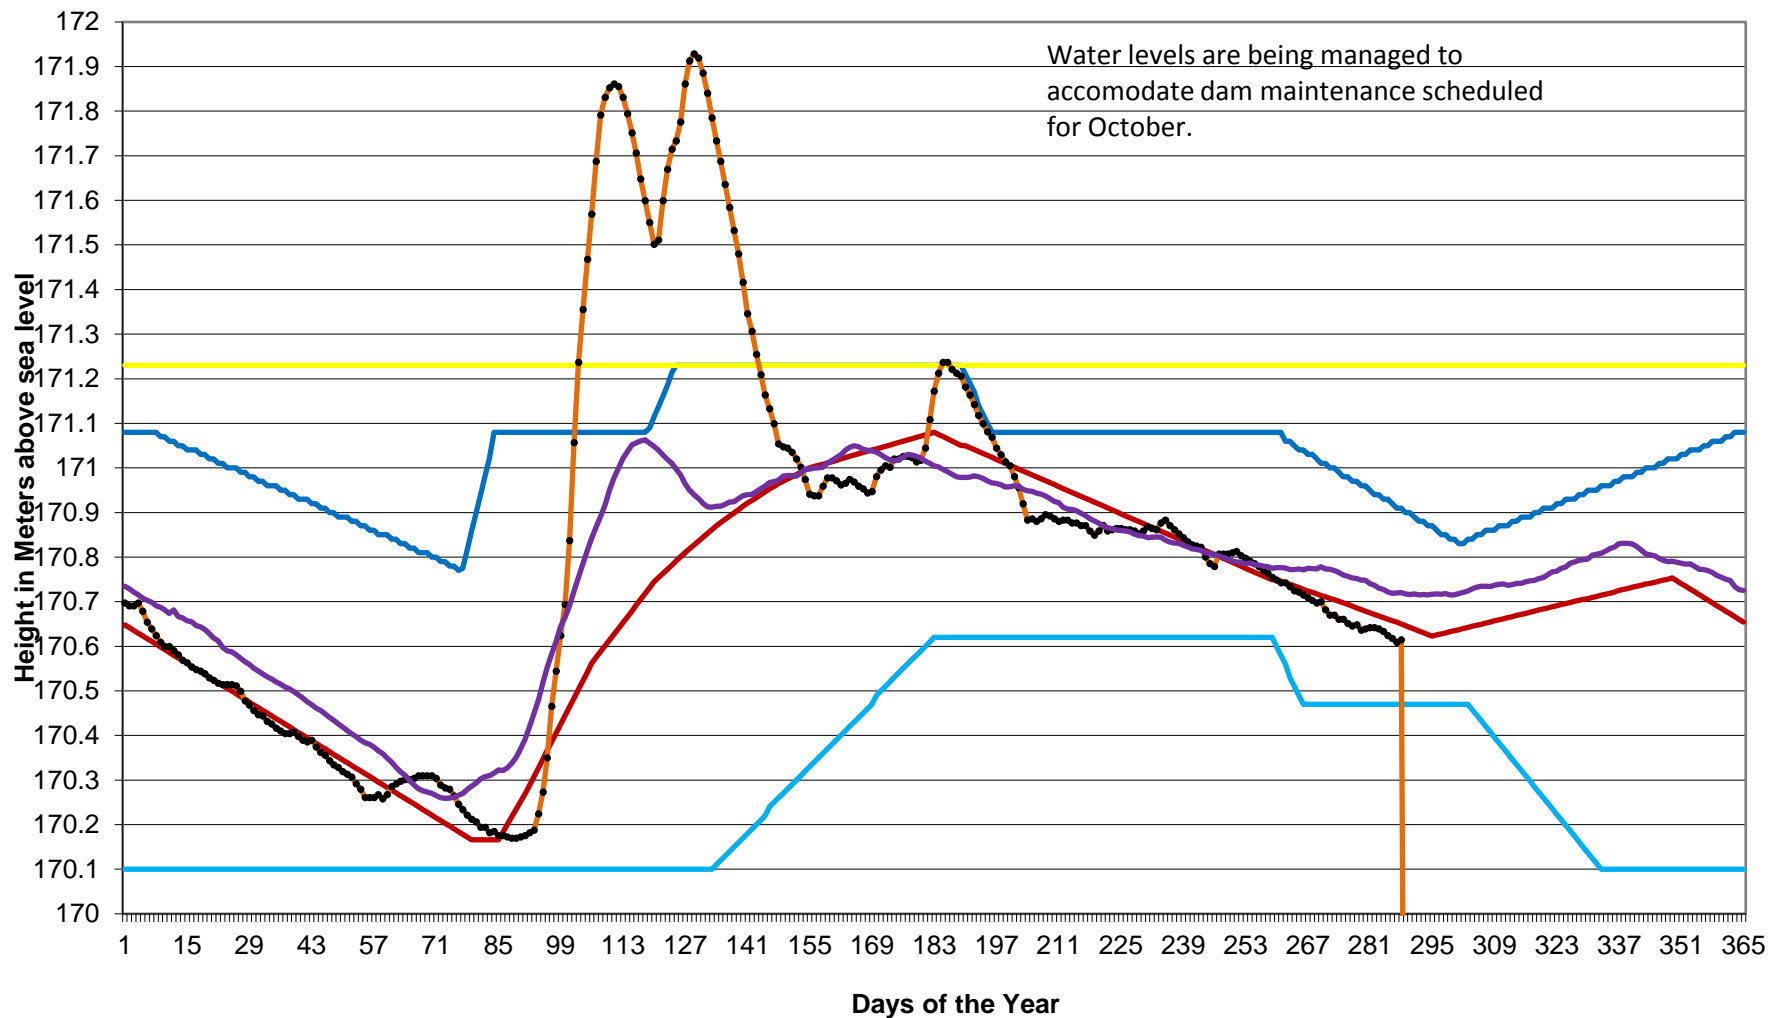

Round Lake Daily Operating Regime 2017 Jan 1 to Oct 15 Logs 16

— Upper Limit — Lower Limit — L. of Occ. — typical line — actual operation — 12 year Operating avg.