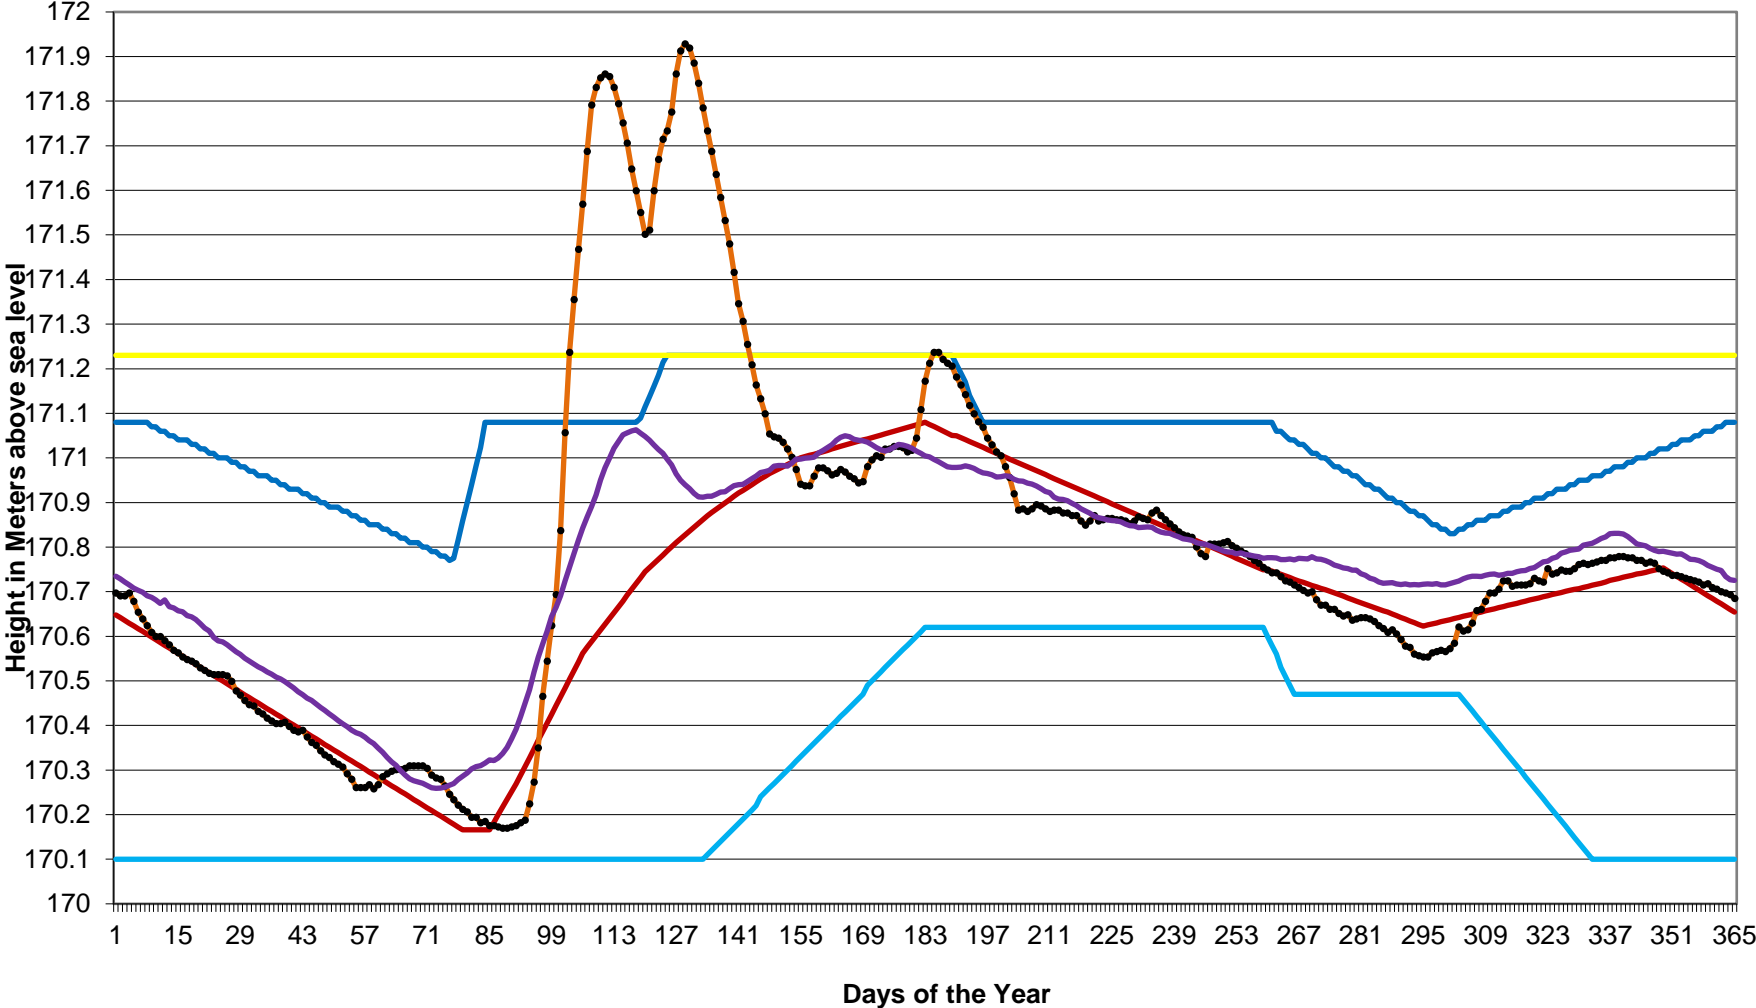

Round Lake Daily Operating Regime 2017 Jan 1 to Dec 31 Logs 16

— Upper Limit
 — Lower Limit
 — L. of Occ.
 — typical line
 —●— actual operation
 — 12 year Operating avg.