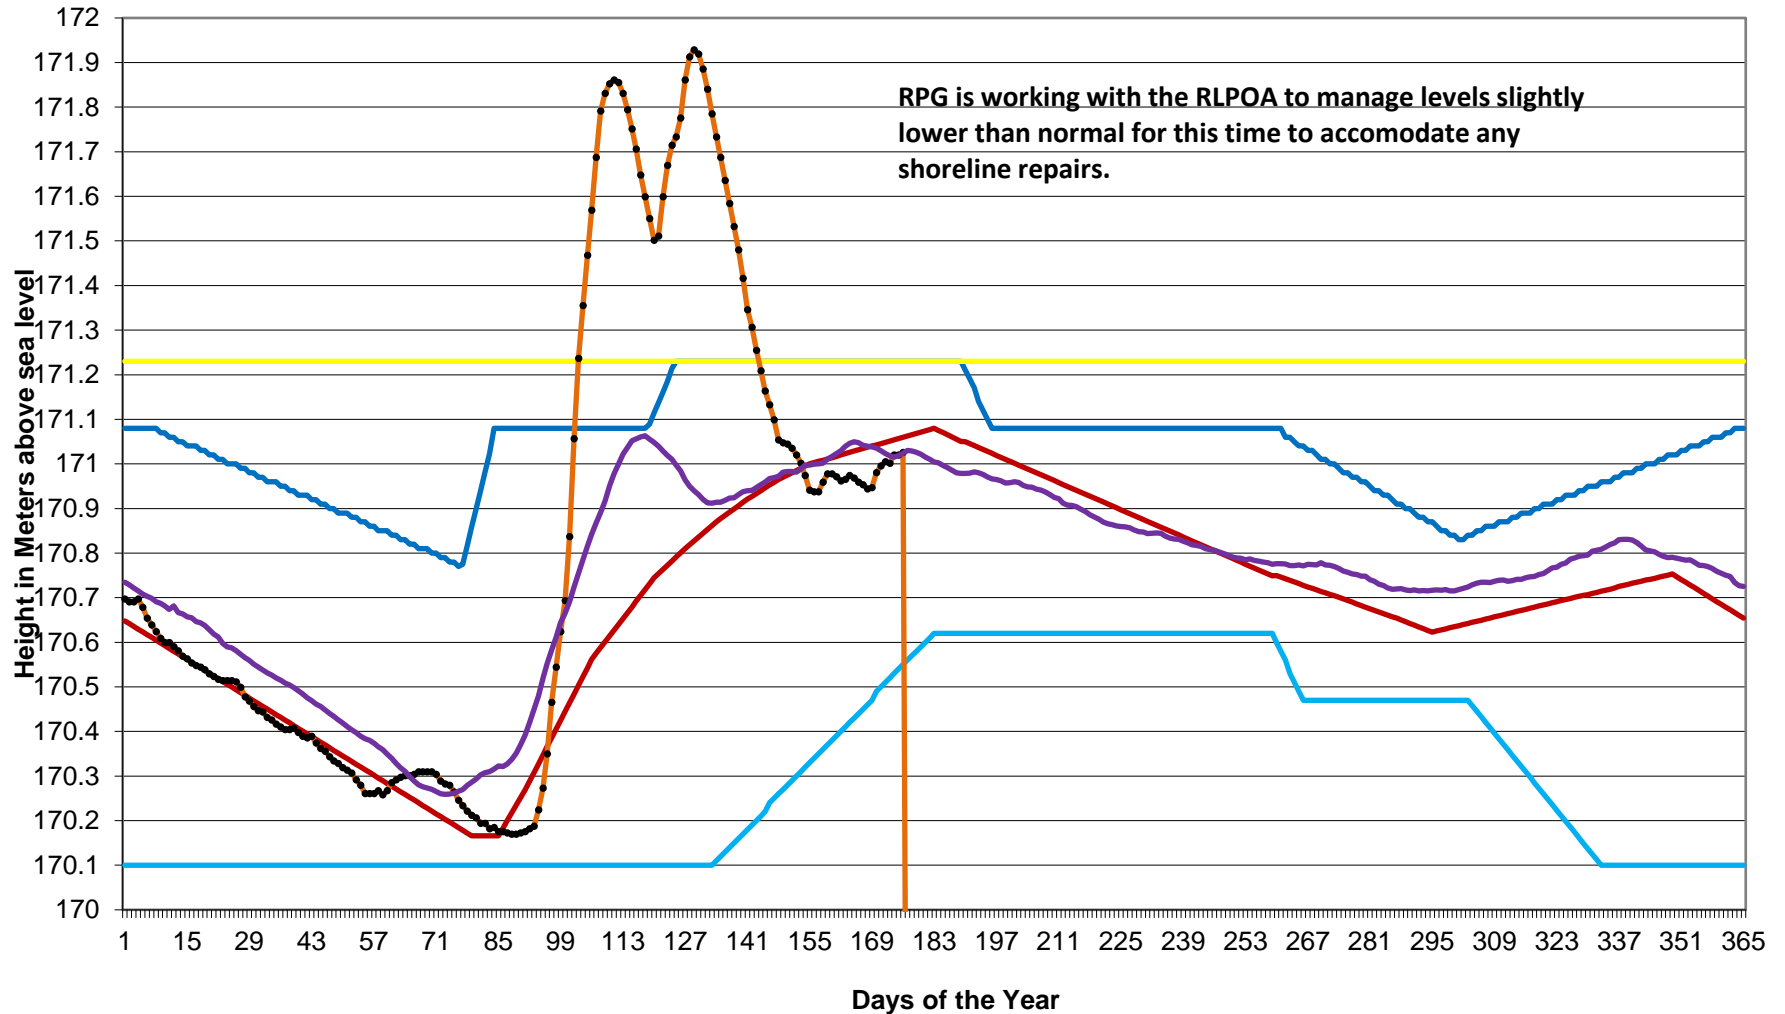

**Round Lake Daily Operating Regime 2017 Jan 1 to Jun 25
Correction - Logs 16 as of June 12**

— Upper Limit — Lower Limit — L. of Occ. — typical line — actual operation — 12 year Operating avg.