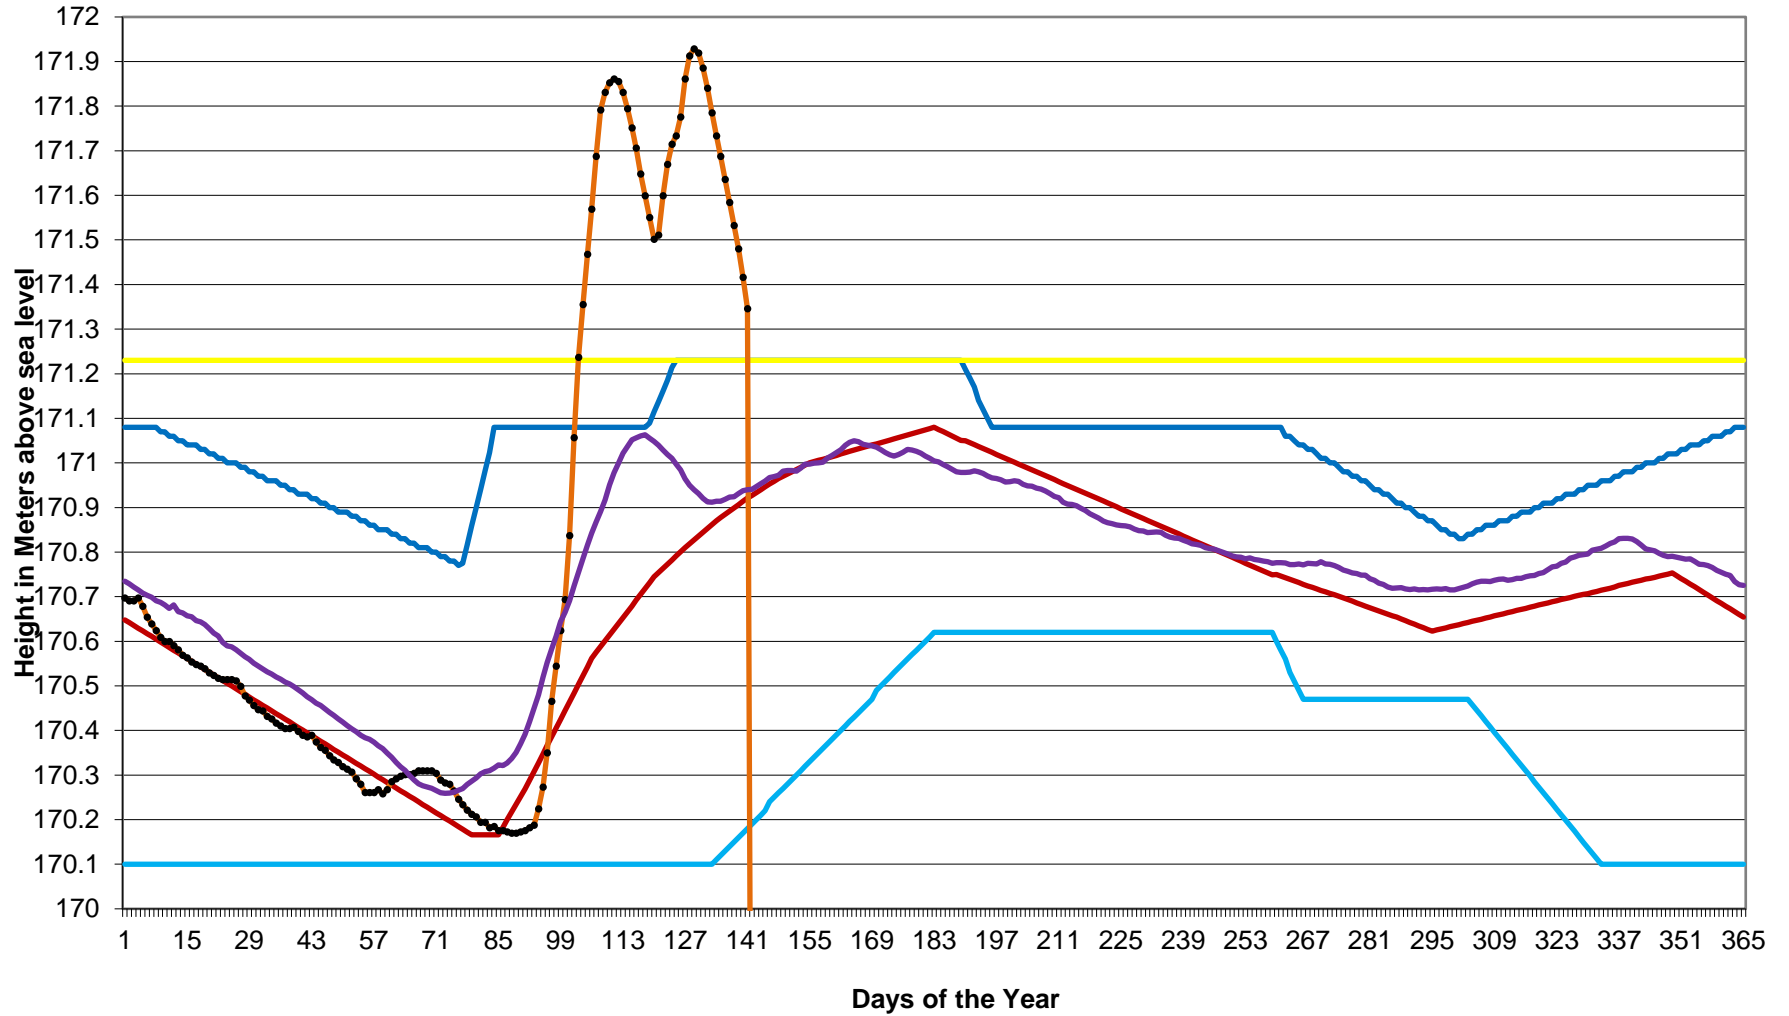

Round Lake Daily Operating Regime 2017 Jan 1 to May 21 Logs 8

— Upper Limit
 — Lower Limit
 — L. of Occ.
 — typical line
 —●— actual operation
 — 12 year Operating avg.