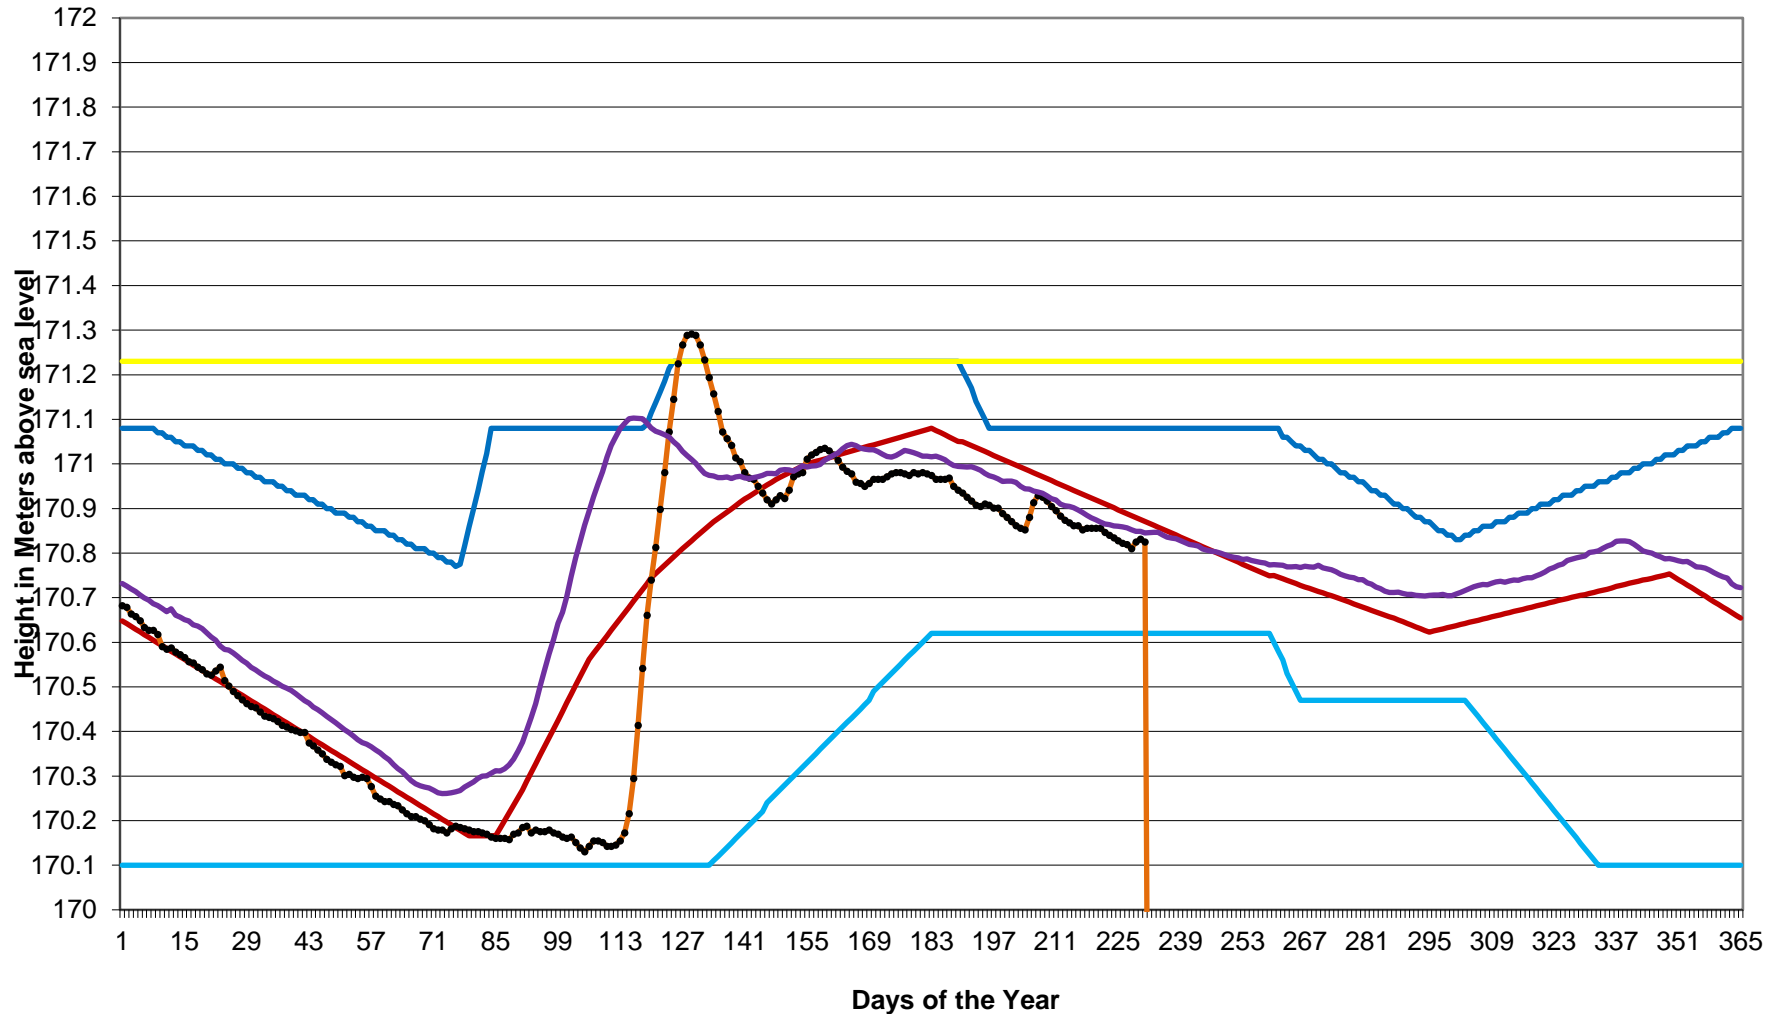

Round Lake Daily Operating Regime 2018 Jan 1 to Aug 19 Logs 20

— Upper Limit
 — Lower Limit
 — L. of Occ.
 — typical line
 —●— actual operation
 — 13 year Operating avg.