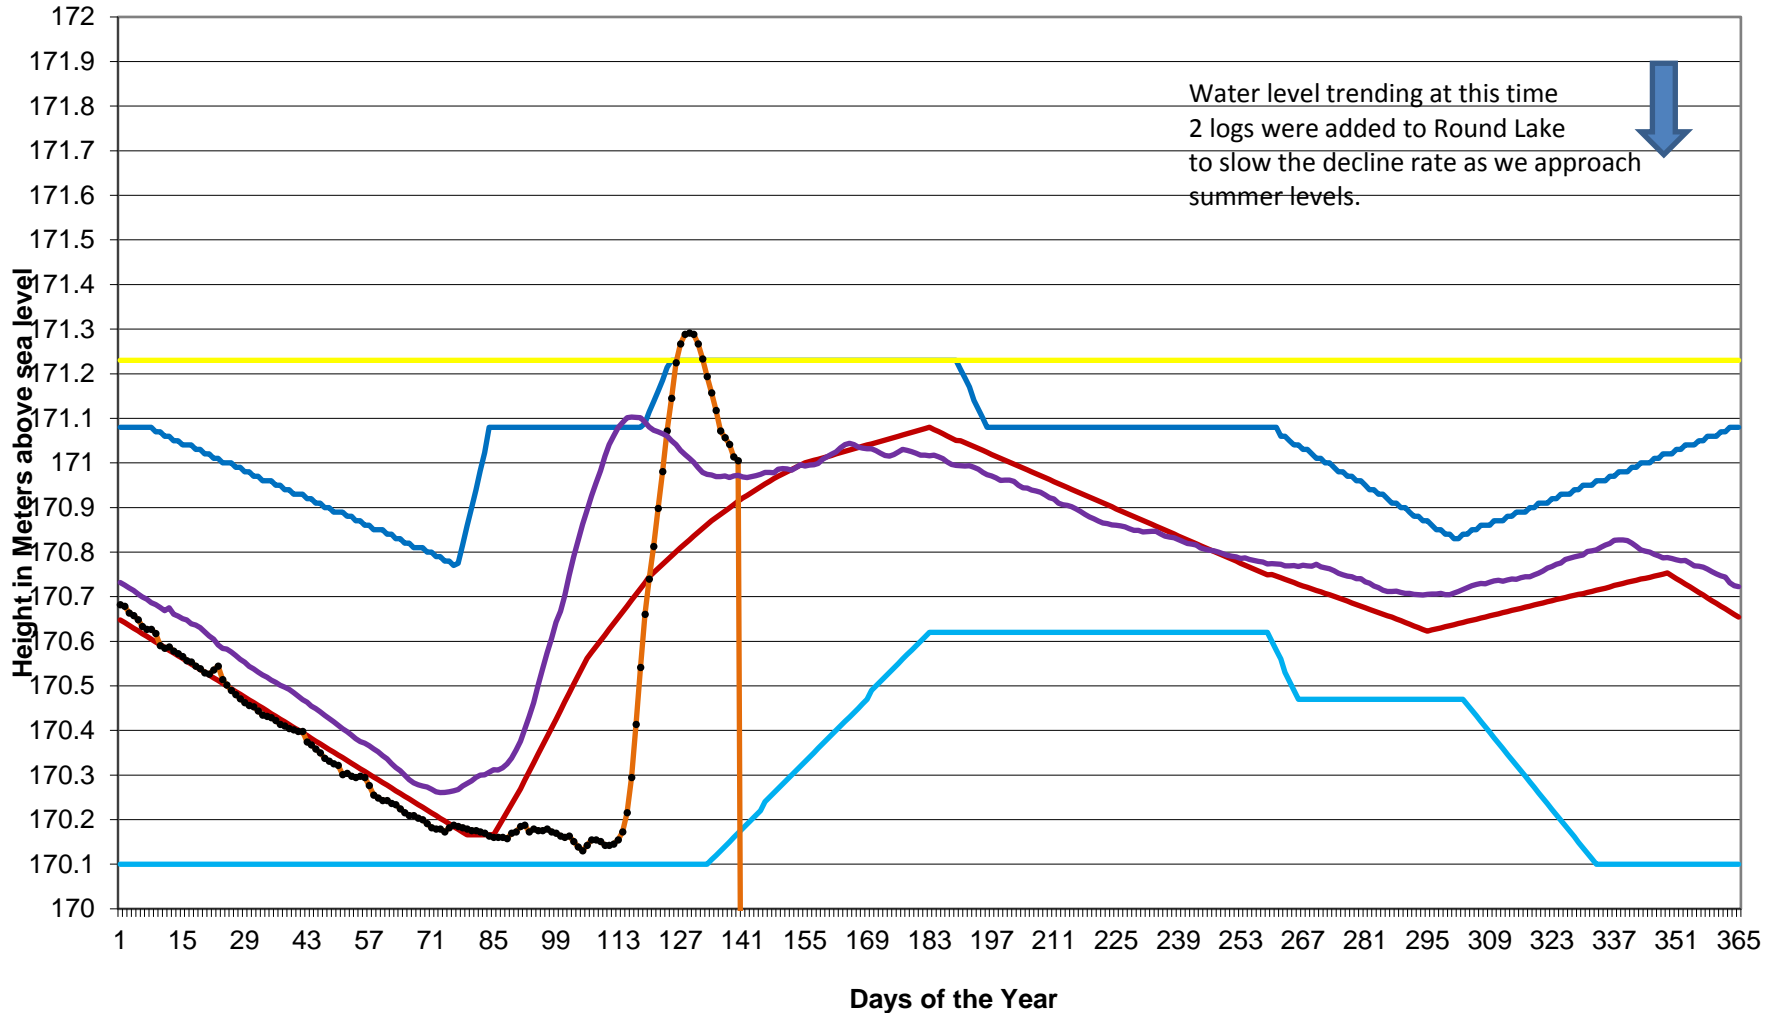

Round Lake Daily Operating Regime 2018 Jan 1 to May 20 Logs 11

Water level trending at this time
2 logs were added to Round Lake
to slow the decline rate as we approach
summer levels.