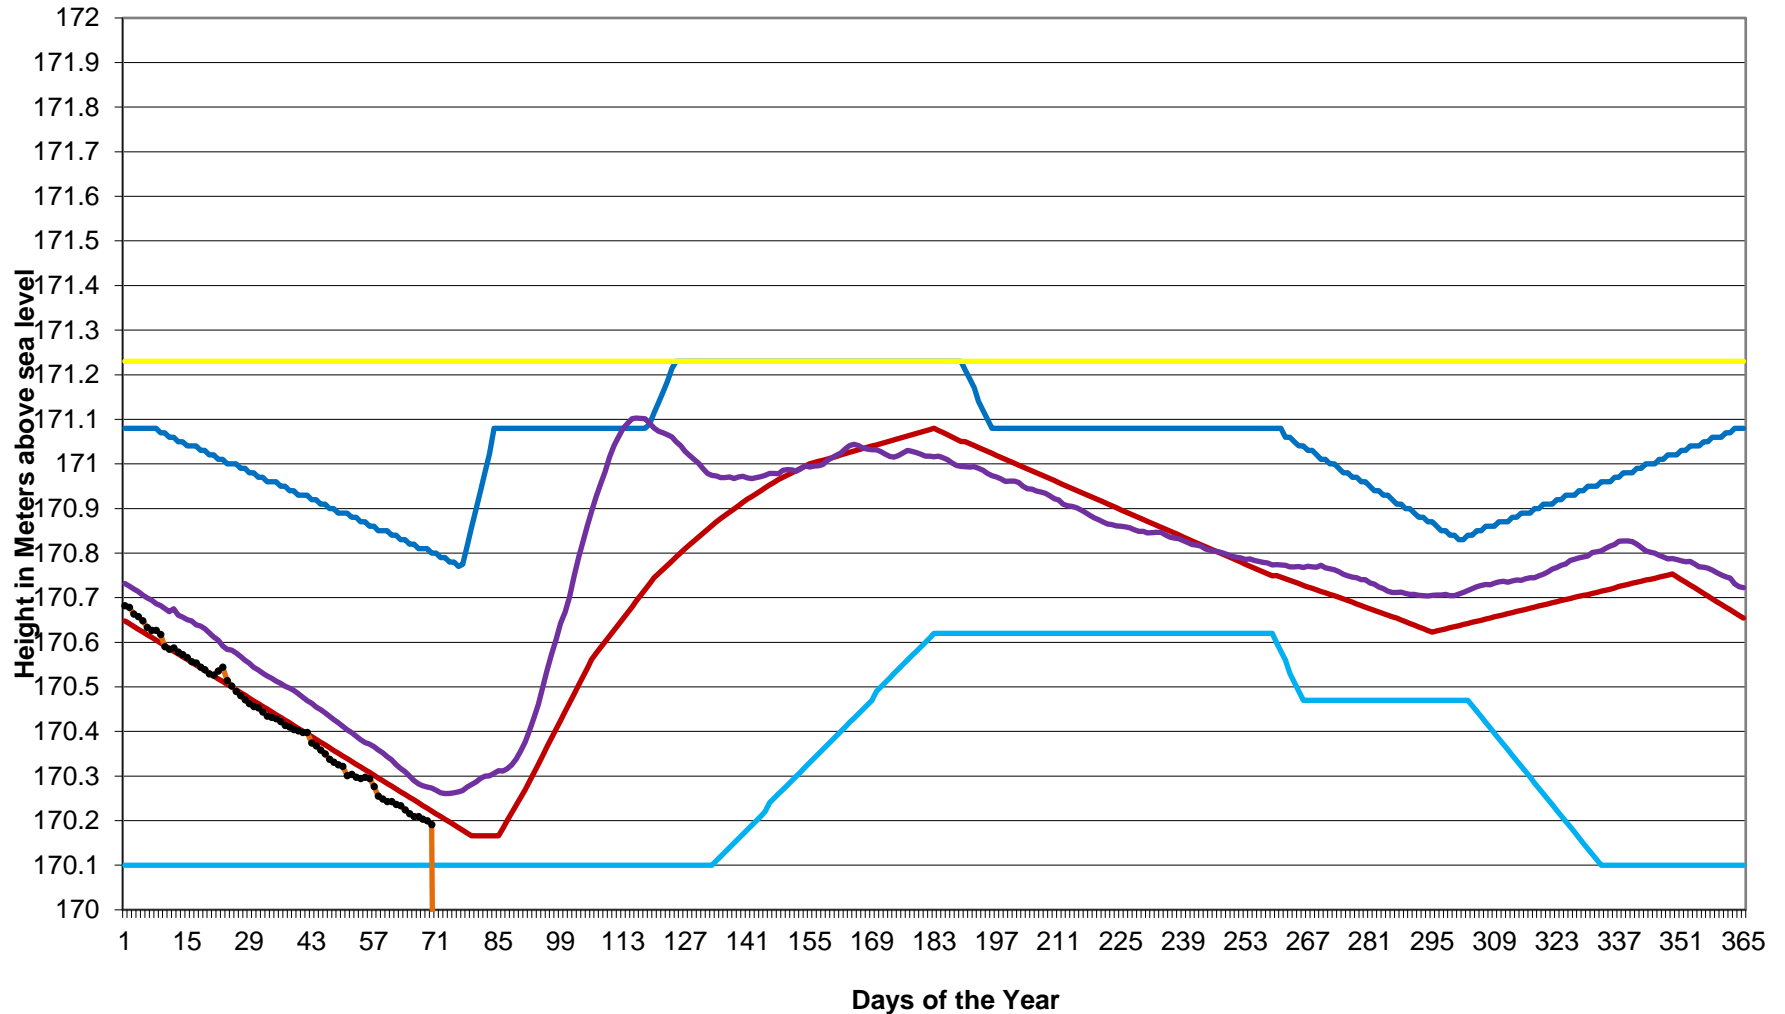

## Round Lake Daily Operating Regime 2018 Jan 1 to Mar 11 Logs 10

— Upper Limit   
 — Lower Limit   
 — L. of Occ.   
 — typical line   
 —•— actual operation   
 — 13 year Operating avg.