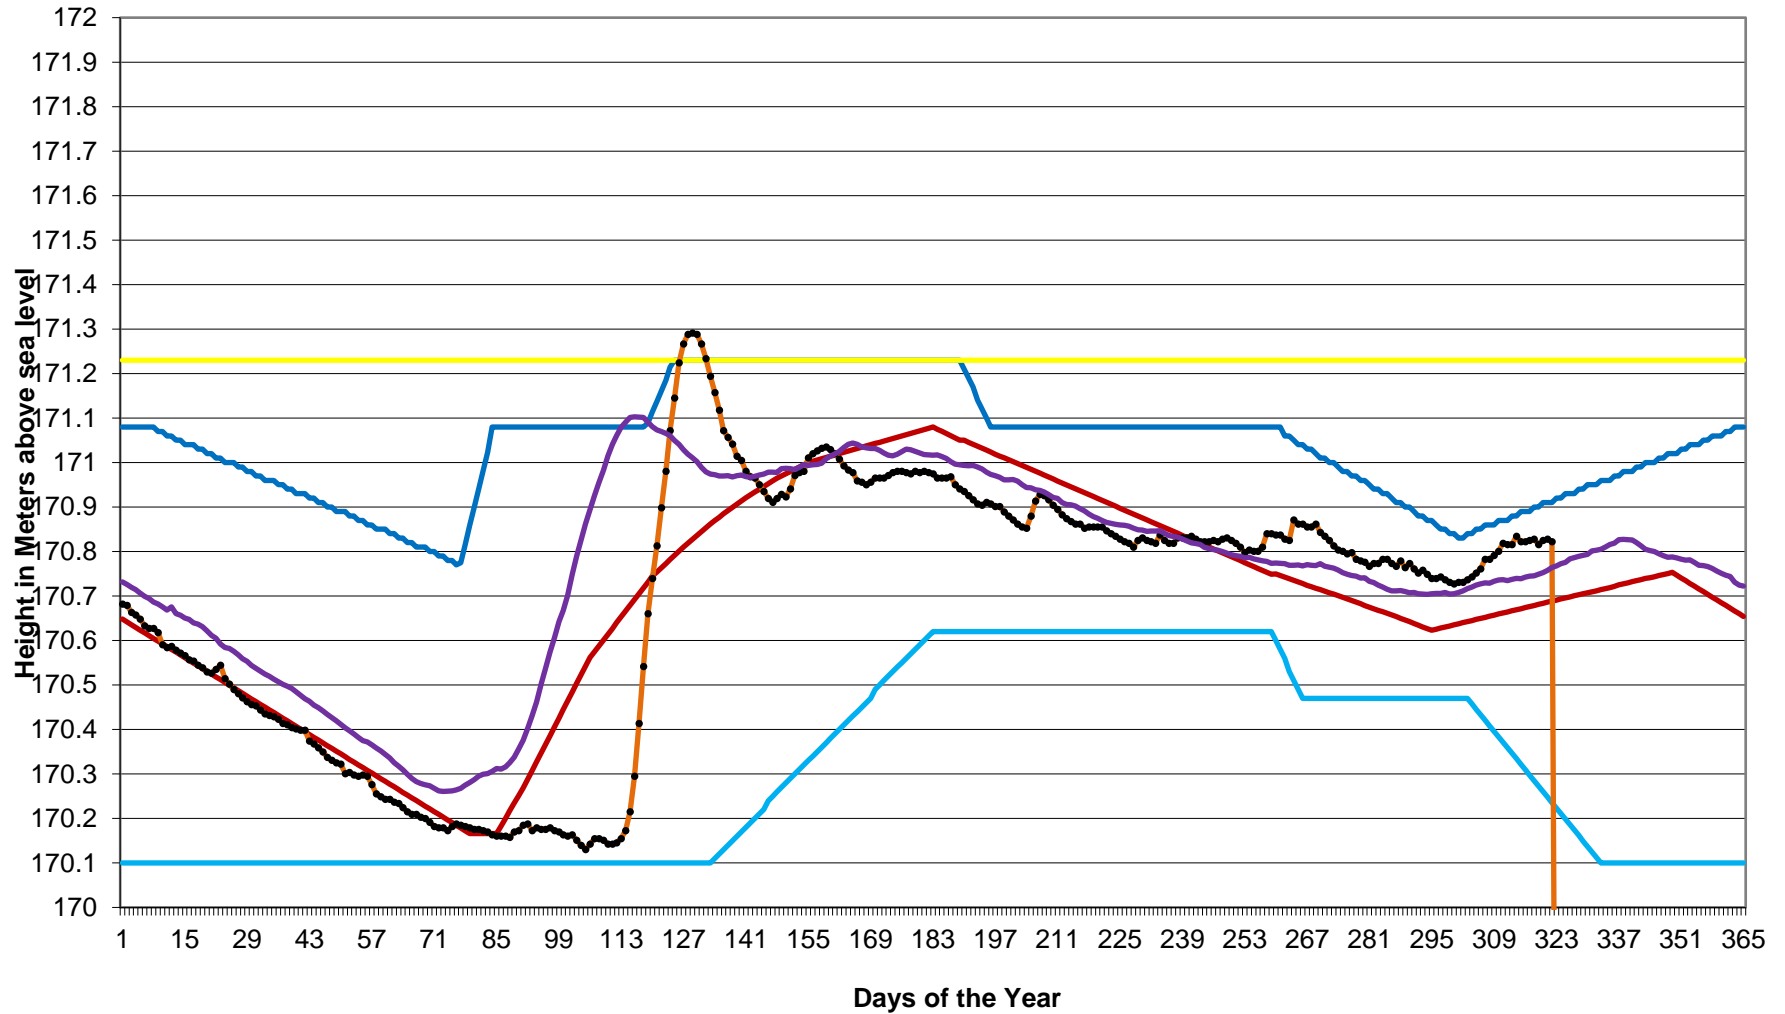

### Round Lake Daily Operating Regime 2018 Jan 1 to Nov 18 Logs 18

— Upper Limit — Lower Limit — L. of Occ. — typical line — actual operation — 13 year Operating avg.