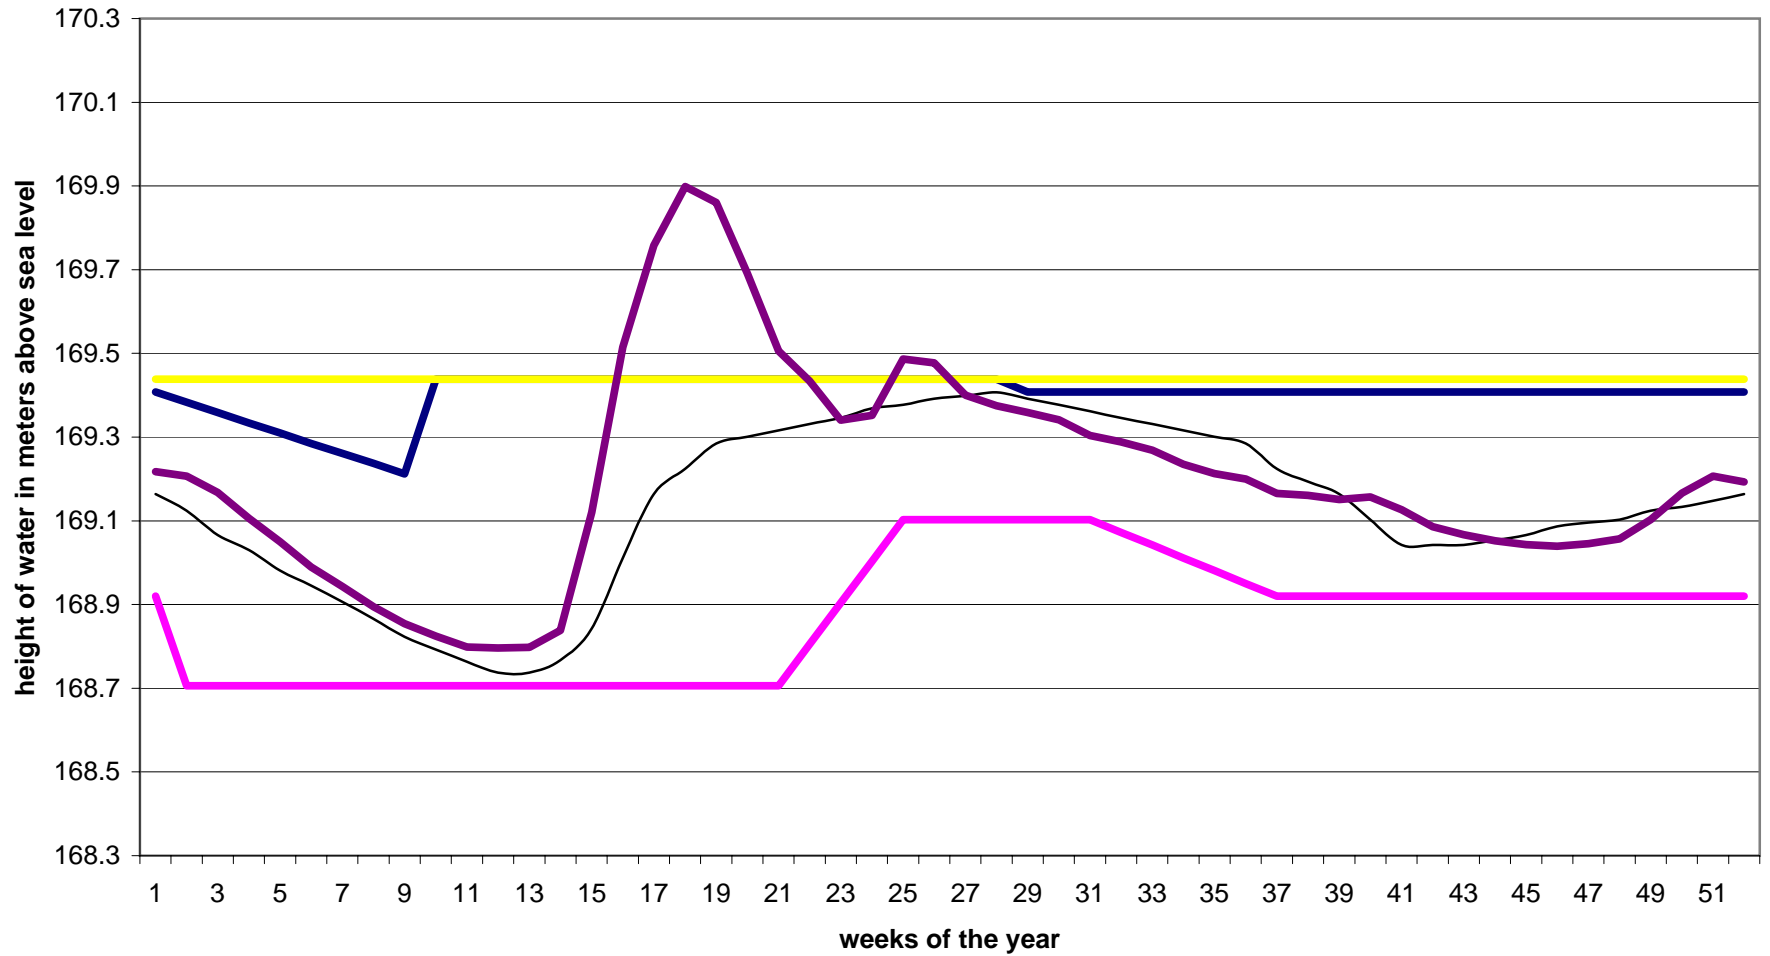

Golden Lake Operating Regime 2005

— upper limit — lower limit — typical operating line — licence of operation — actual operating values