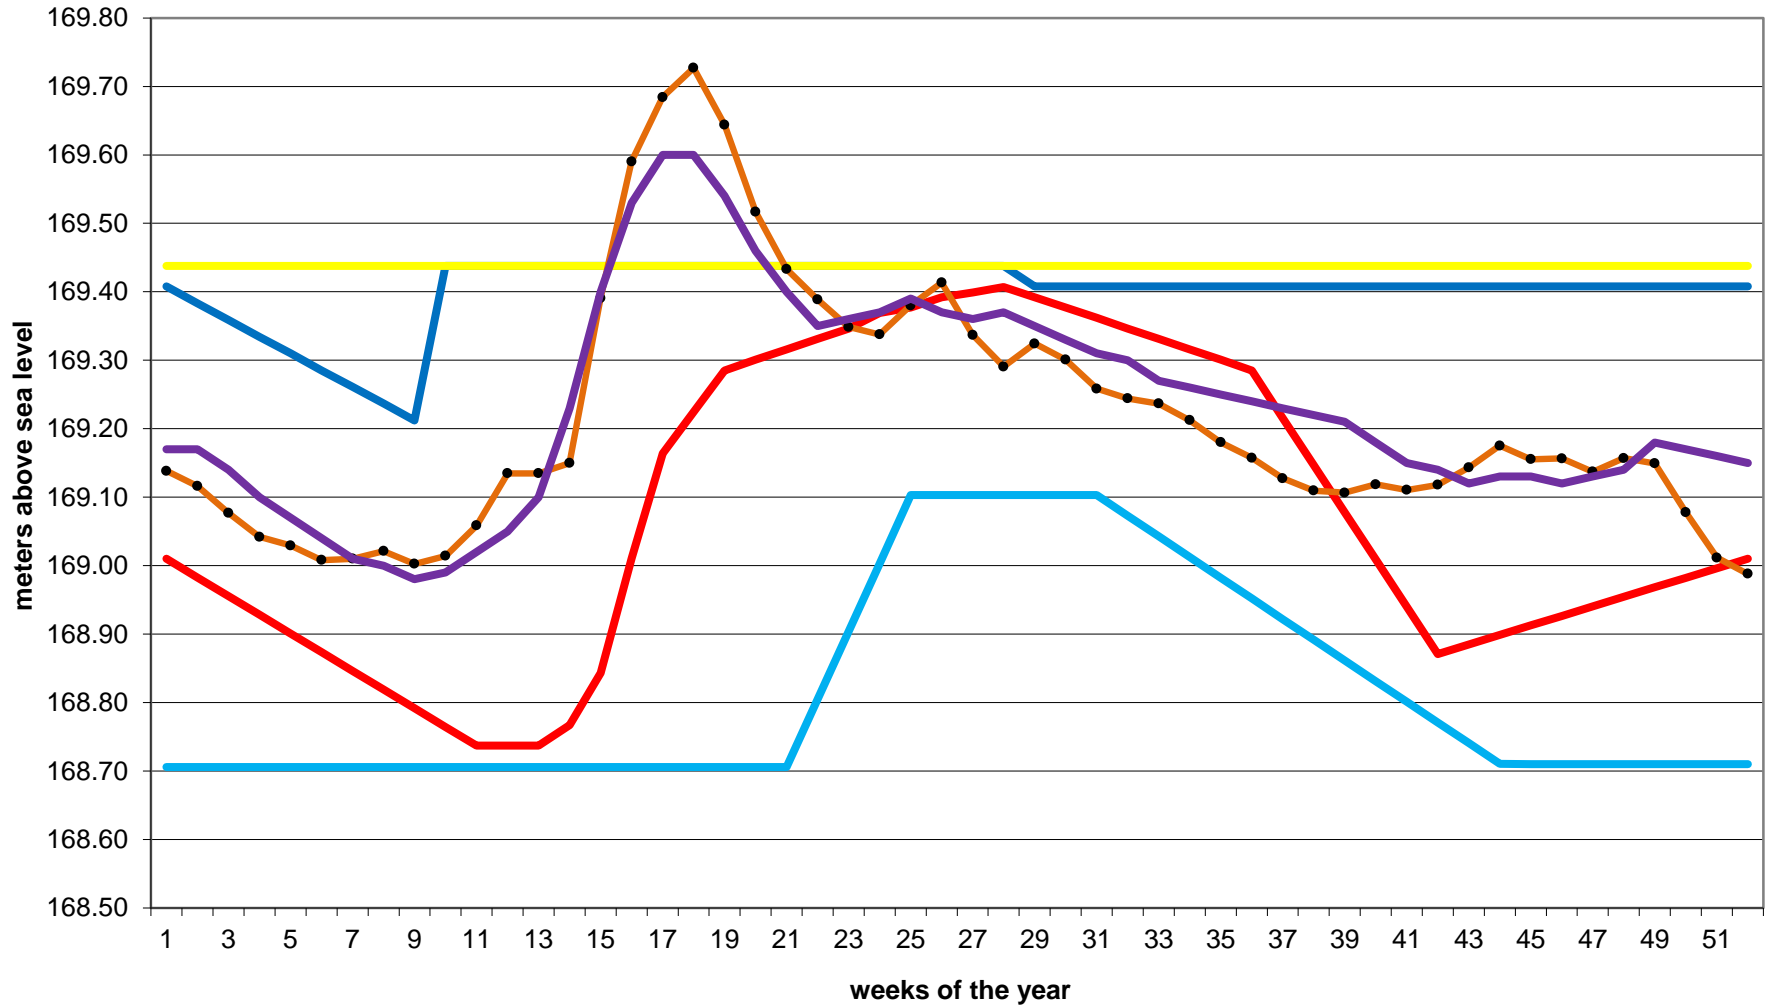

Golden Lake Weekly Regime 2011 Week 52 Dec 26 to Dec 31 Total logs 0

— Upper Limit   
 — Lower Limit   
 — Typical Operating line   
 — License of Occupation   
 —●— Actual Operating   
 — 6 year operating avg.