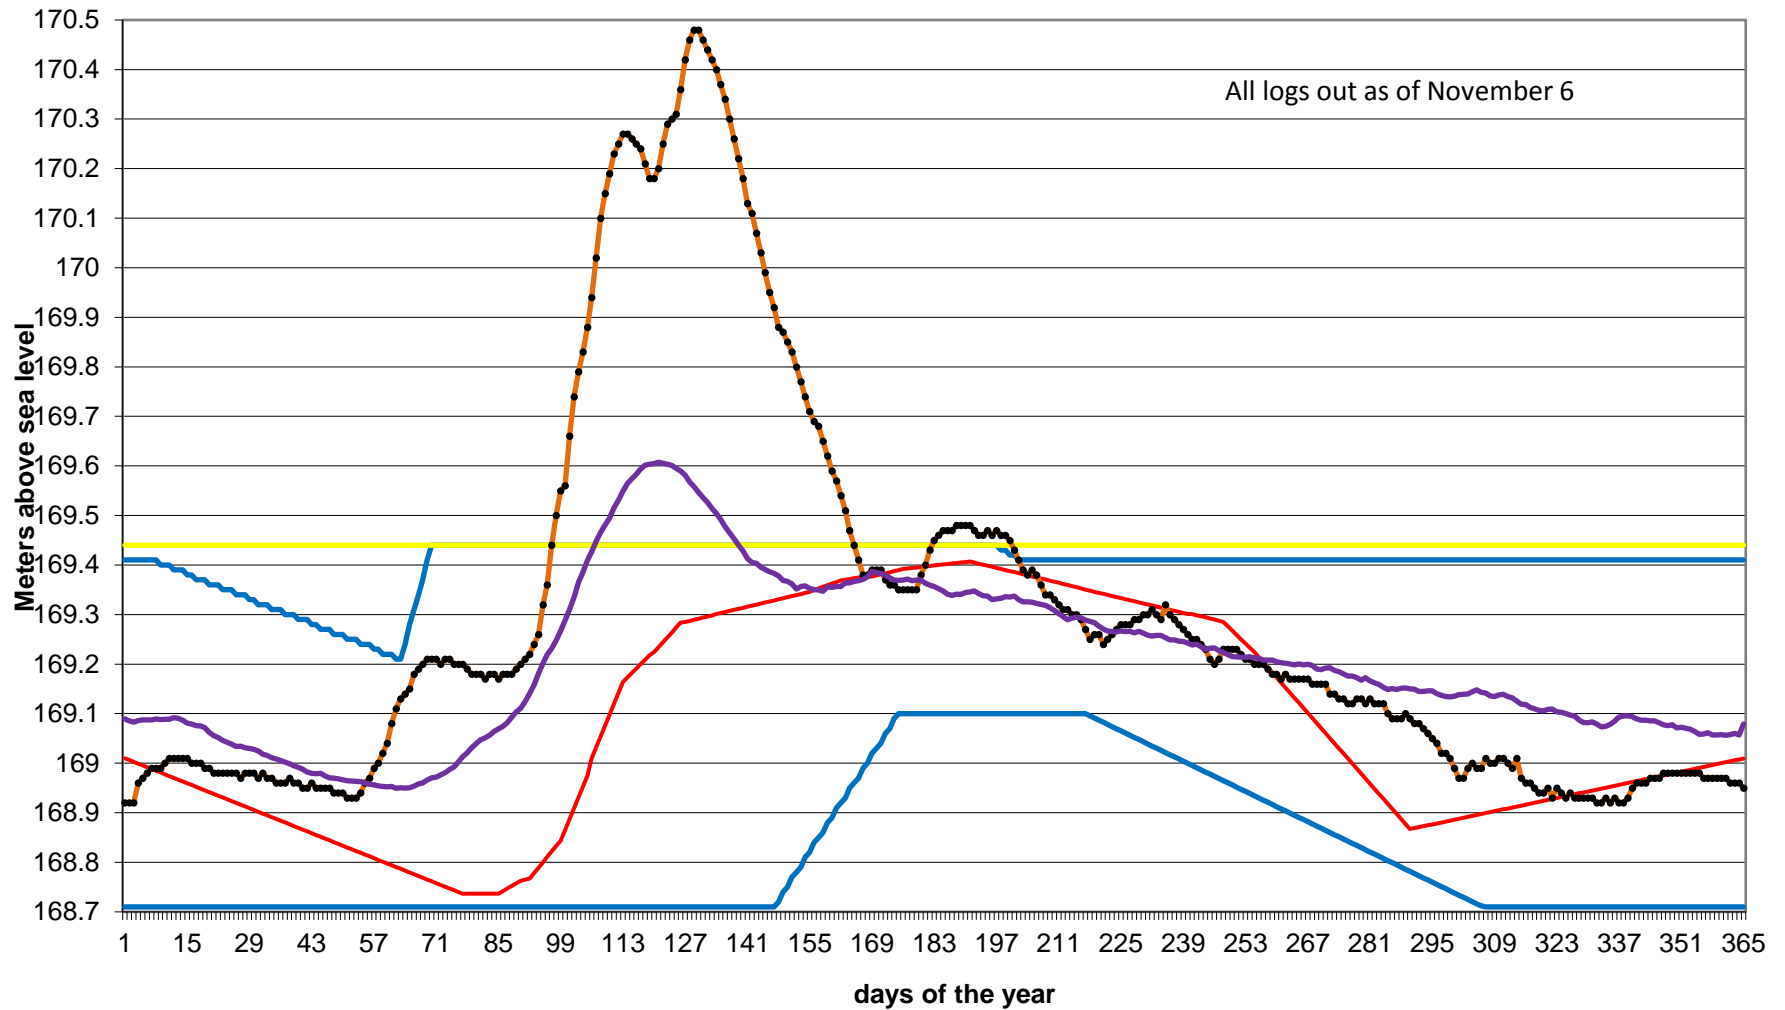

Golden Lake Daily Operating Regime 2017 Jan 1 to Dec 31 Logs 0

— Upper Limit — Lower Limit — L of Occ. — Typical Line —●— Actual operation — 12 year Operating avg.