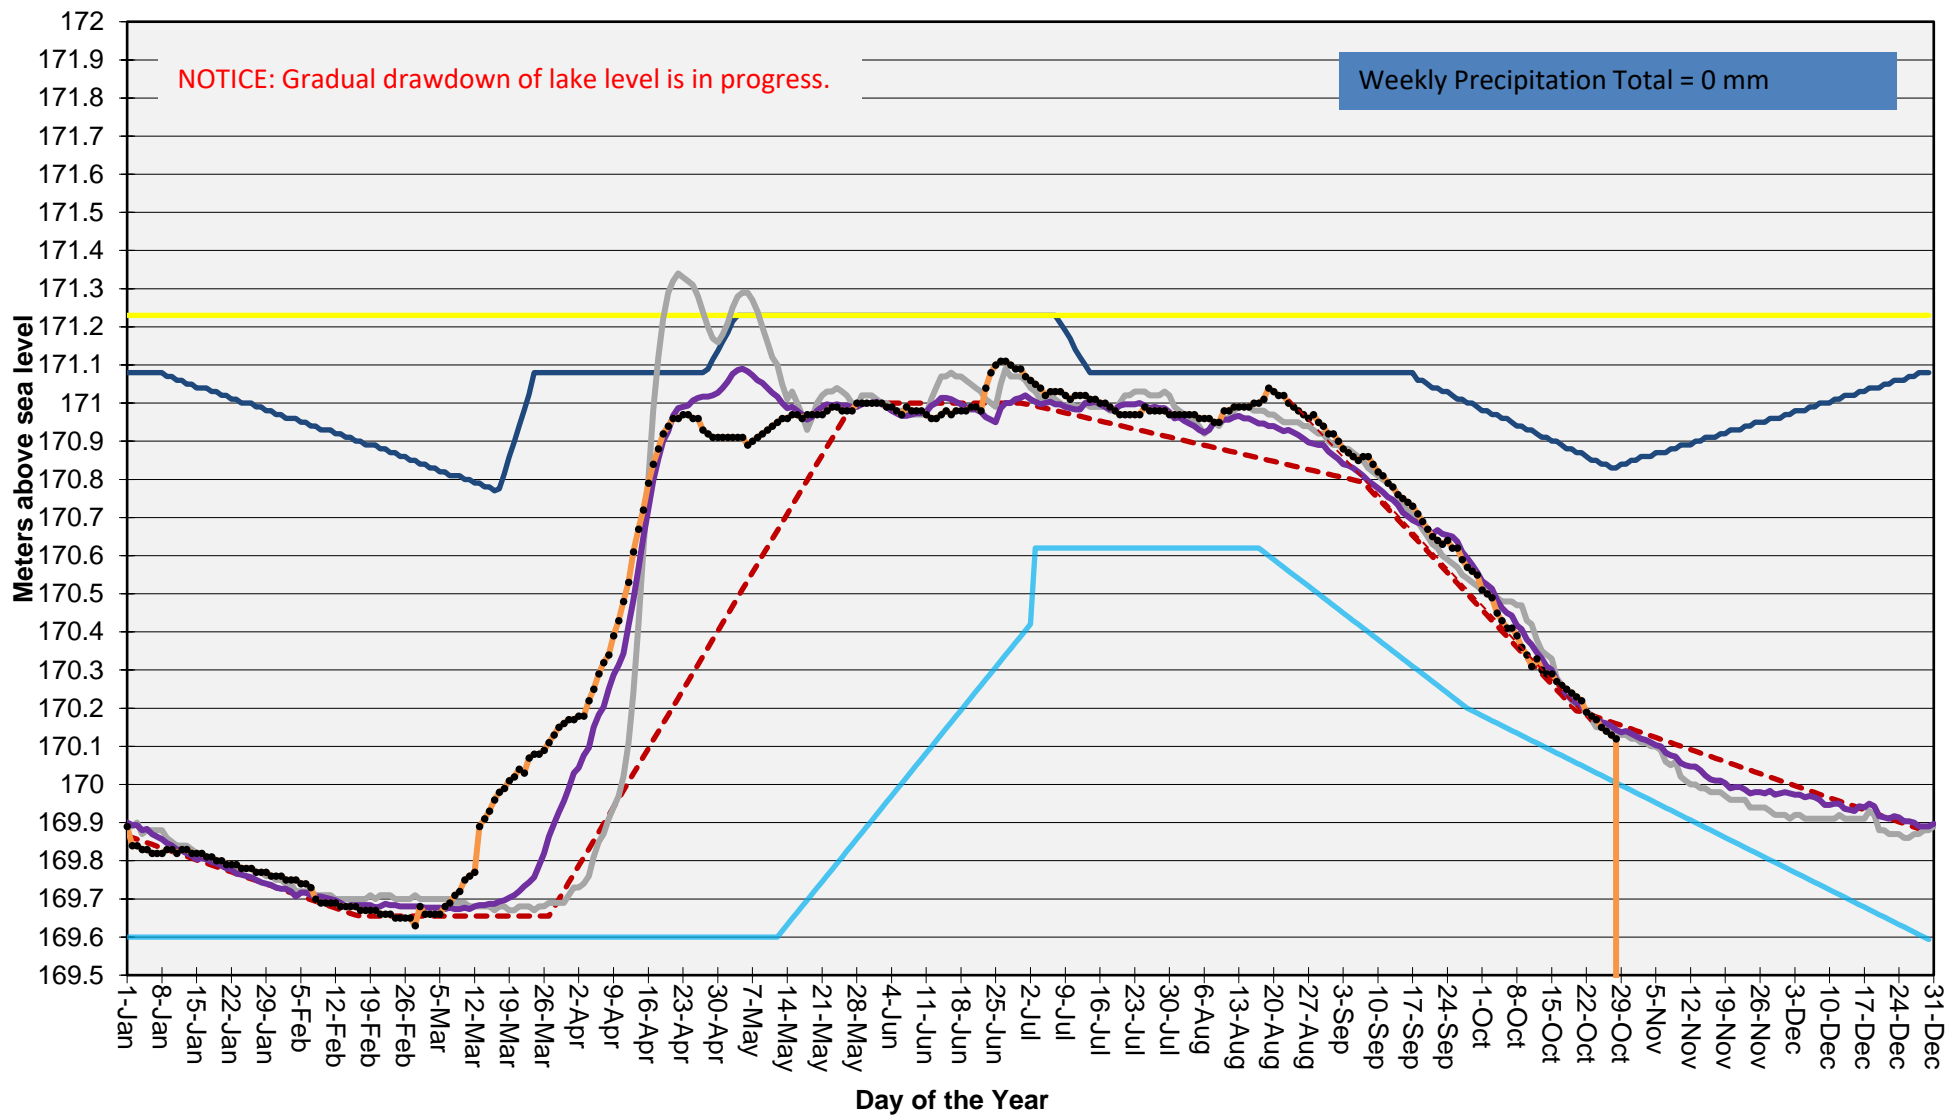

## 2024 Round Lake Daily Operating Regime Jan 1 to Oct 27 Logs in Dam 11

— Upper Limit     
 — Lower Limit     
 — L. of Occ.     
 - - - target line     
 — 2023     
 — 3 year avg.     
 —●— Actual