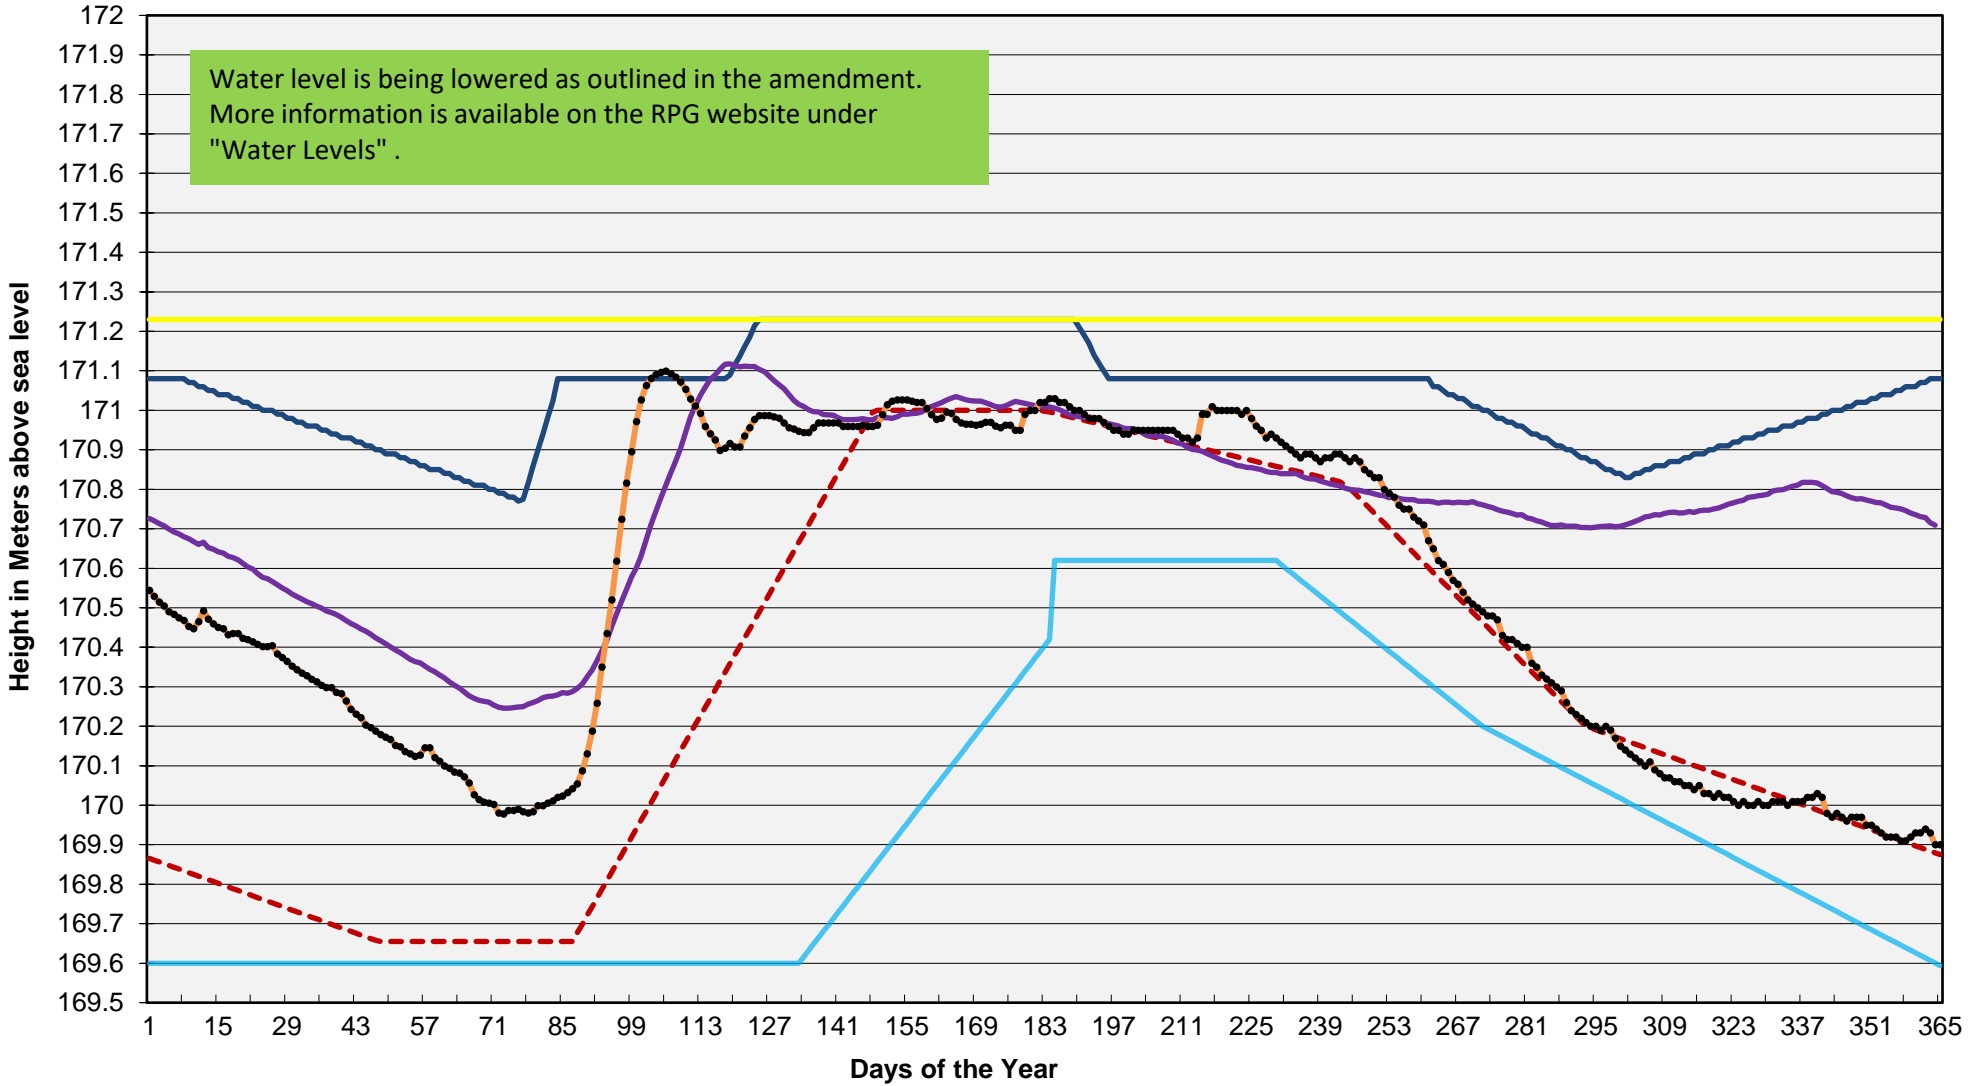

## 2020 Round Lake Daily Operating Regime (Amended) Jan 1 to Dec 31 Logs 7

Water level is being lowered as outlined in the amendment. More information is available on the RPG website under "Water Levels" .